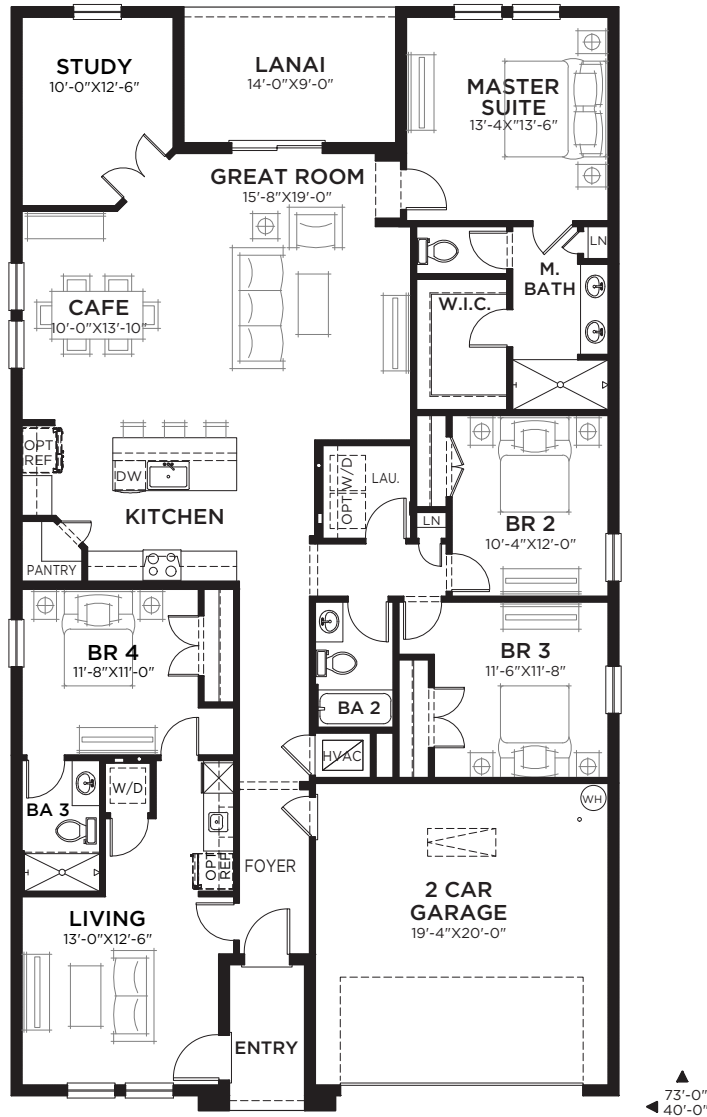

Esperanza

Multi-Gen Floor Plan

4 bed • 3 bath • 2 car | 2,292 sq. ft.

CASA *Fresca*
HOMES®

WHY NOT START FRESH?

Esperanza A

Esperanza B

Esperanza C

Esperanza

Multi-Gen Floor Plan

4 bed • 3 bath • 2 car | 2,292 sq. ft.

WHY NOT START FRESH?

Area Schedule

Main Floor A/C	2292 SF
Garage	419 SF
Lanai	126 SF
Entry	52 SF
Total Area	2889 SF