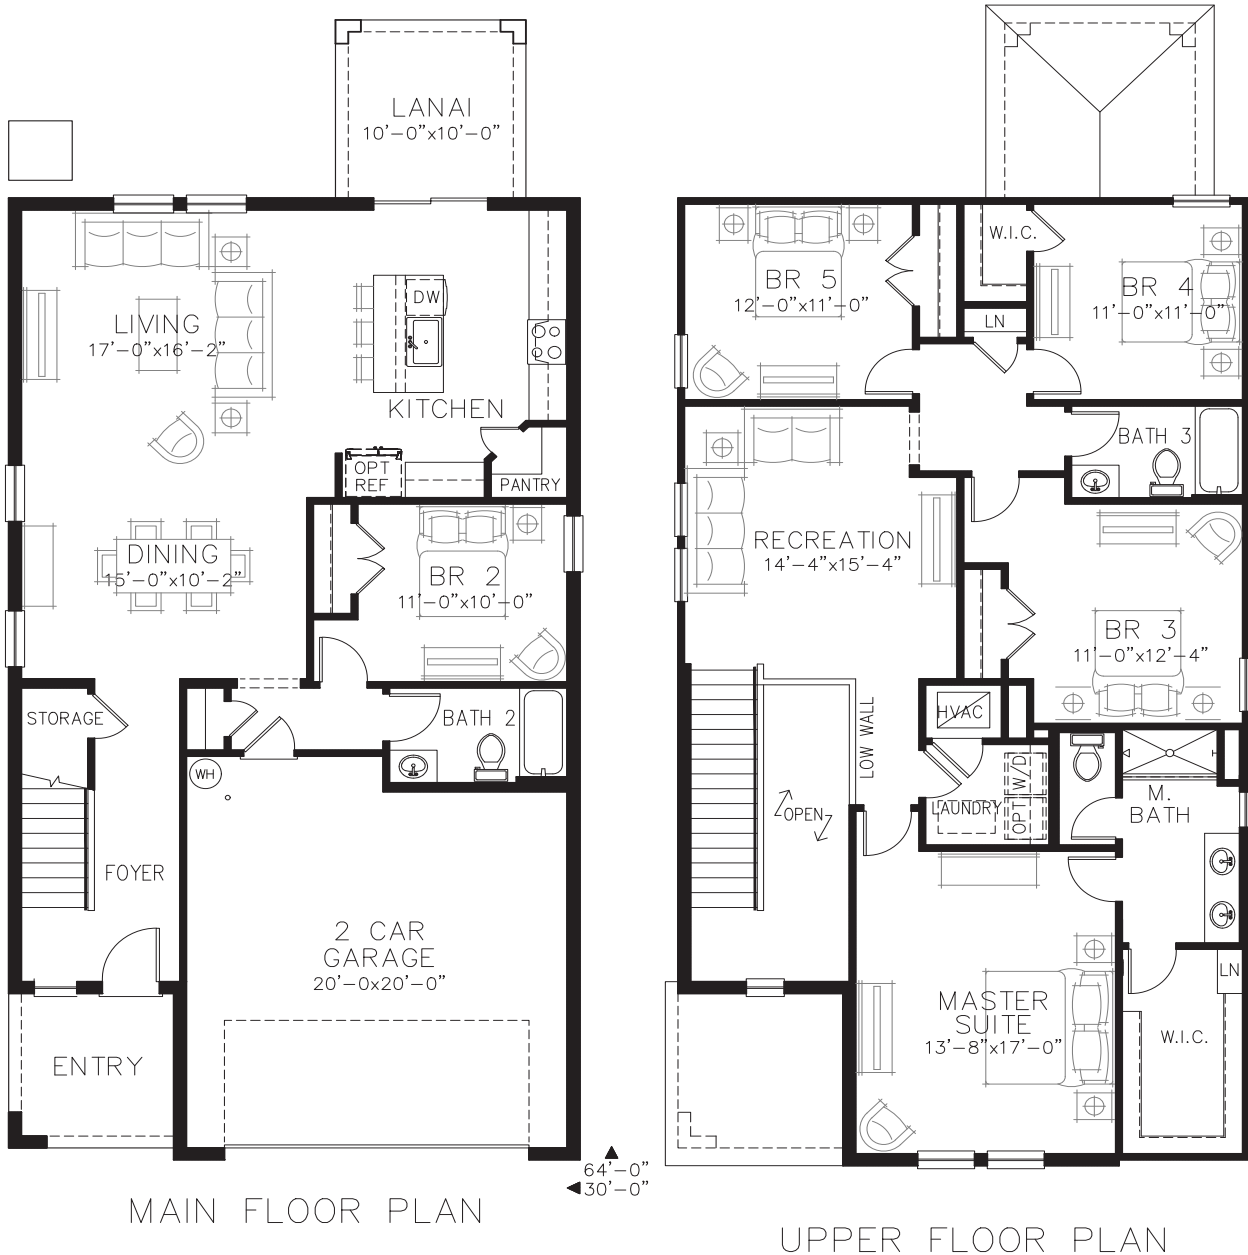

# Indigo

5 bed • 3 bath • 2 car | 2,470 sq. ft.

CASA *Fresca*  
HOMES®

WHY NOT START FRESH?

**Indigo B**

**Indigo C**

**Indigo D**

# Indigo

5 bed • 3 bath • 2 car | 2,470 sq. ft.

WHY NOT START FRESH?

MAIN FLOOR PLAN

UPPER FLOOR PLAN

### Area Schedule

Main Floor A/C	1085 SF
Upper Floor A/C	1385 SF
Total A/C	2470 SF
2 Car Garage	454 SF
Entry	75 SF
Lanai	100 SF
Total Area	3099 SF