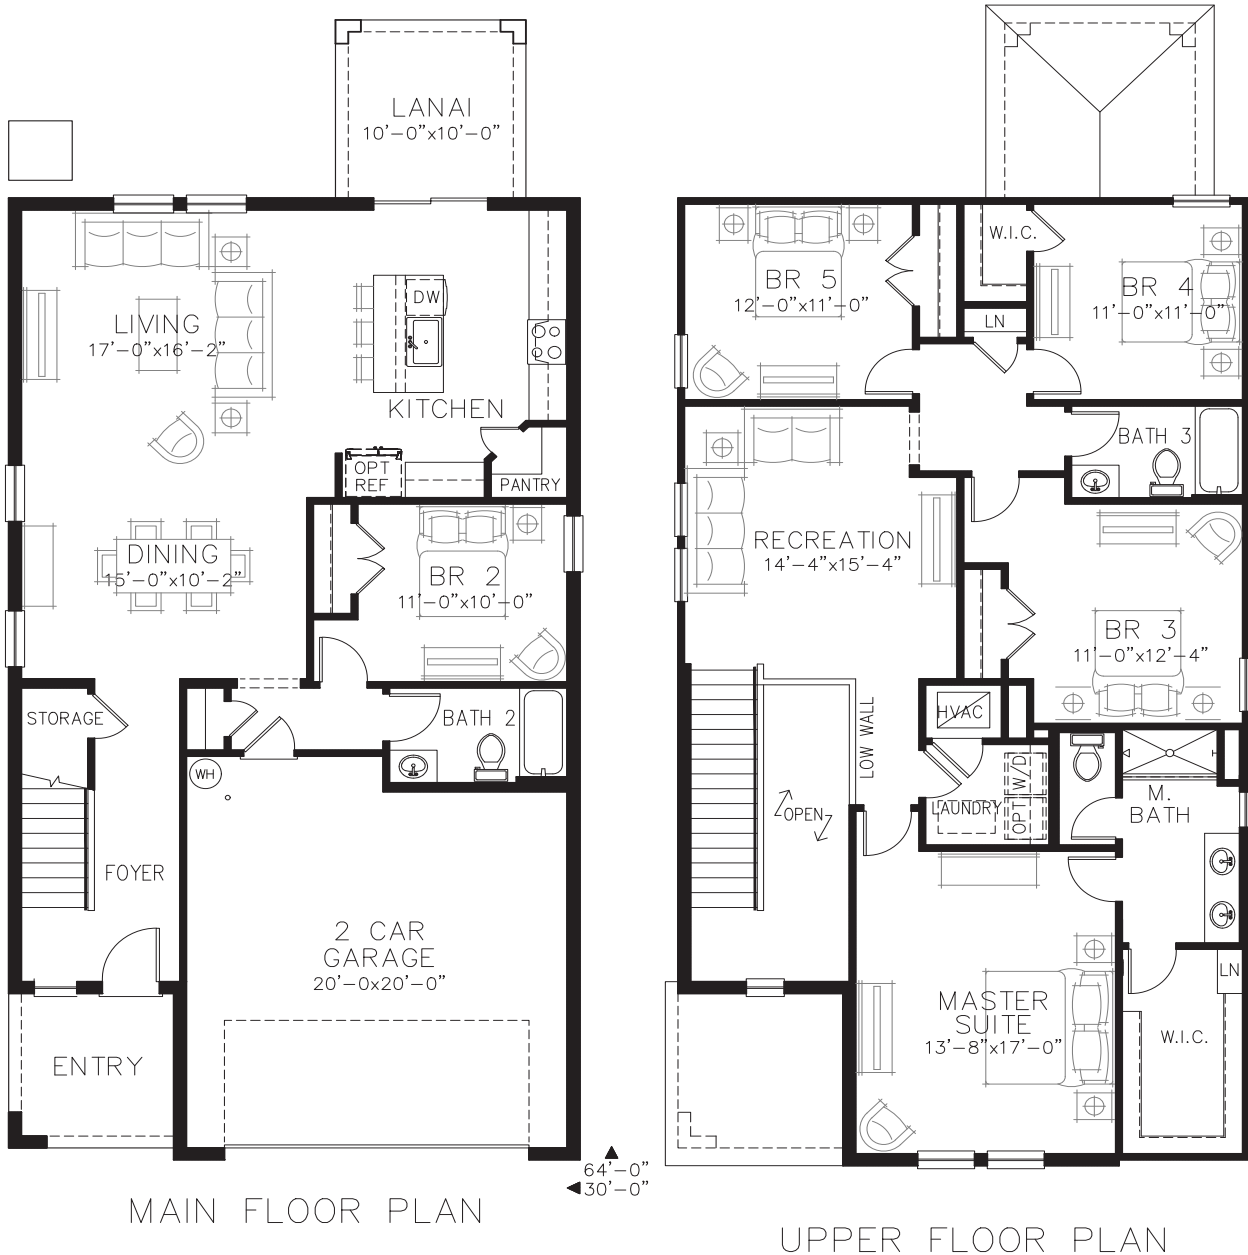

Indigo

5 bed • 3 bath • 2 car | 2,470 sq. ft.

CASA *Fresca*
HOMES®

WHY NOT START FRESH?

Indigo B

Indigo C

Indigo D

Indigo

5 bed • 3 bath • 2 car | 2,470 sq. ft.

WHY NOT START FRESH?

Area Schedule

Main Floor A/C	1085 SF
Upper Floor A/C	1385 SF
Total A/C	2470 SF
2 Car Garage	454 SF
Entry	75 SF
Lanai	100 SF
Total Area	3099 SF