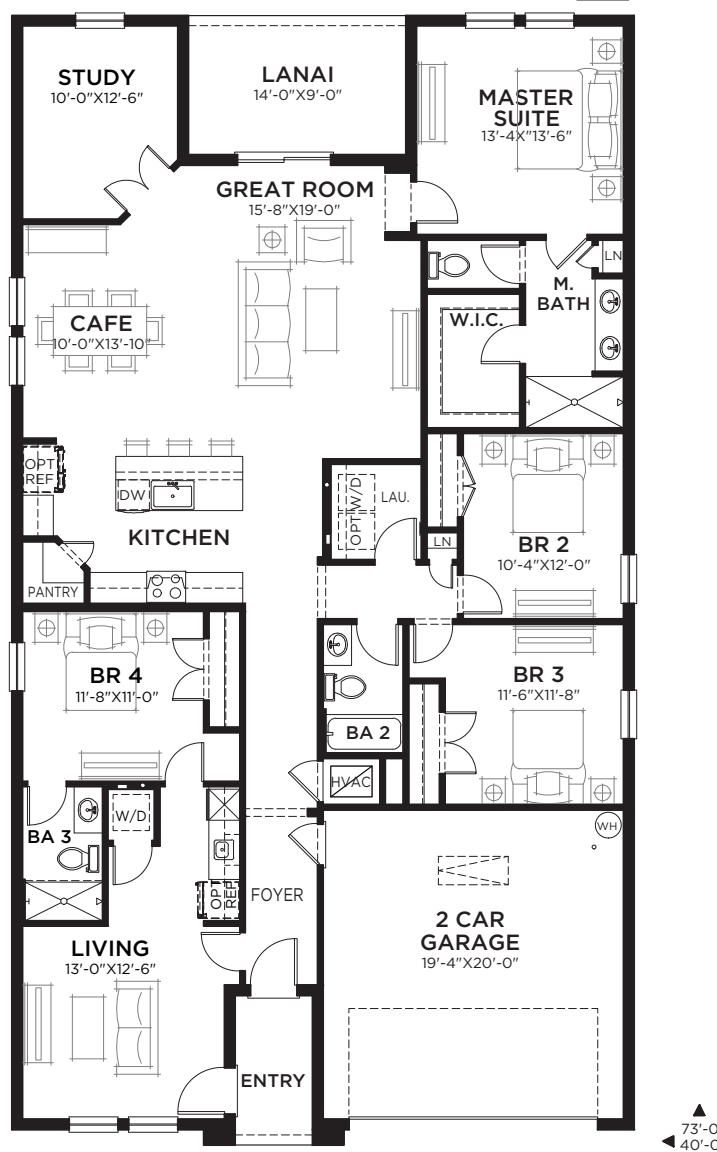

# Esperanza

4 bed • 3 bath • 2 car | 2,292 sq. ft.

CASA *Fresca*  
HOMES®

WHY NOT START FRESH?

## Esperanza B

# Esperanza

4 bed • 3 bath • 2 car | 2,292 sq. ft.

WHY NOT START FRESH?

MAIN FLOOR PLAN

### Area Schedule

Main Floor A/C	2292 SF
Garage	419 SF
Lanai	126 SF
Entry	52 SF
Total Area	2889 SF