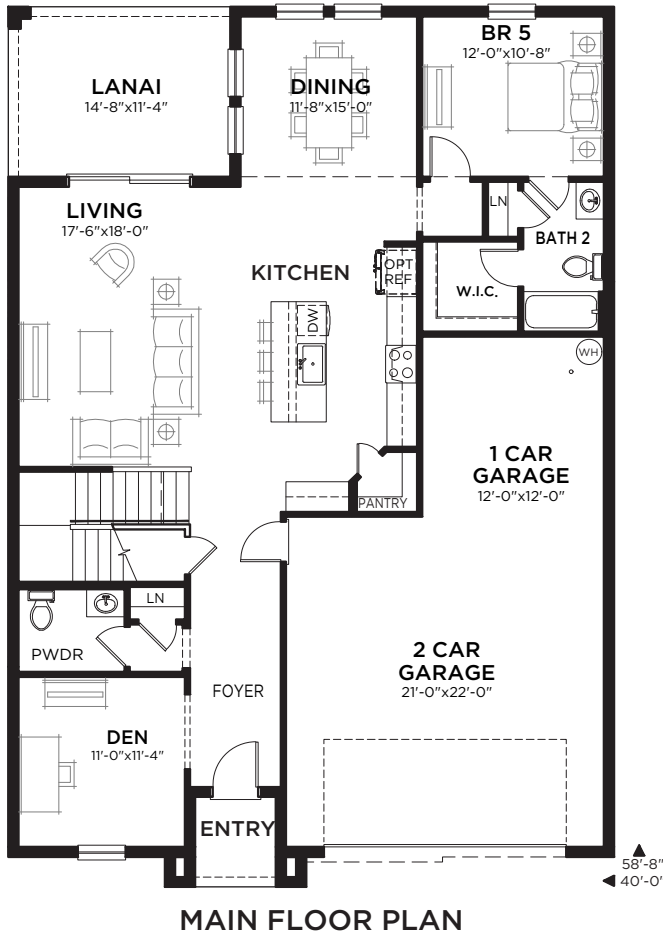

# Gabriela

5 bed • 3.5 bath • 3 car | 3,182 sq. ft.

CASA *Fresca*  
HOMES®

WHY NOT START FRESH?

**Gabriela A**

**Gabriela B**

**Gabriela C**

# Gabriela

5 bed • 3.5 bath • 3 car | 3,182 sq. ft.

WHY NOT START FRESH?

Main Floor A/C	1433 SF
Upper Floor A/C	1749 SF
Total A/C	3182 SF
3 Car Garage	646 SF
Entry	40 SF
Lanai	166 SF
<b>Total Area</b>	<b>4034 SF</b>