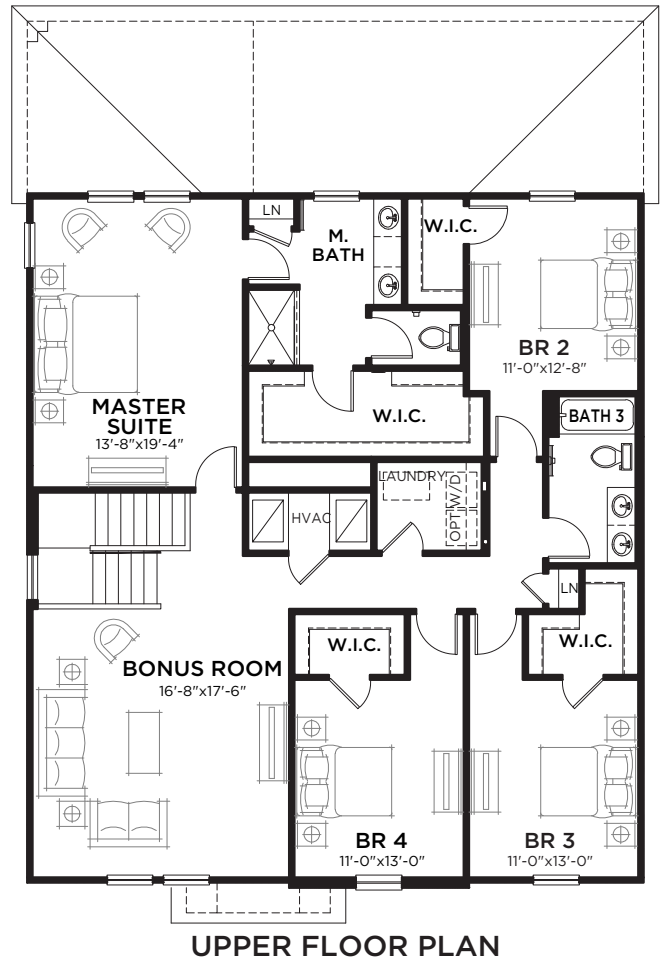

# Gabriela

5 bed • 3.5 bath • 3 car | 3,182 sq. ft.

CASA *Fresca*  
HOMES®

WHY NOT START FRESH?

**Gabriela A**

**Gabriela B**

**Gabriela C**

# Gabriela

5 bed • 3.5 bath • 3 car | 3,182 sq. ft.

WHY NOT START FRESH?

Main Floor A/C	1433 SF
Upper Floor A/C	1749 SF
Total A/C	3182 SF
3 Car Garage	646 SF
Entry	40 SF
Lanai	166 SF
<b>Total Area</b>	<b>4034 SF</b>