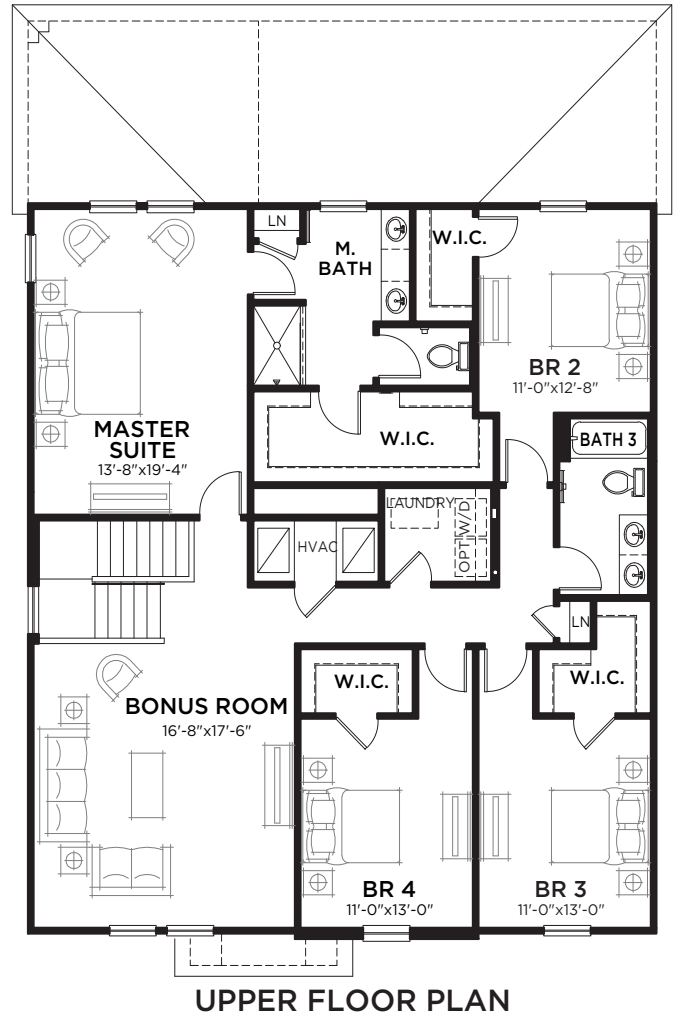

Gabriela

5 bed • 3.5 bath • 3 car | 3,182 sq. ft.

CASA *Fresca*
HOMES®

WHY NOT START FRESH?

Gabriela A

Gabriela B

Gabriela C

Gabriela

5 bed • 3.5 bath • 3 car | 3,182 sq. ft.

WHY NOT START FRESH?

Main Floor A/C	1433 SF
Upper Floor A/C	1749 SF
Total A/C	3182 SF
3 Car Garage	646 SF
Entry	40 SF
Lanai	166 SF
Total Area	4034 SF