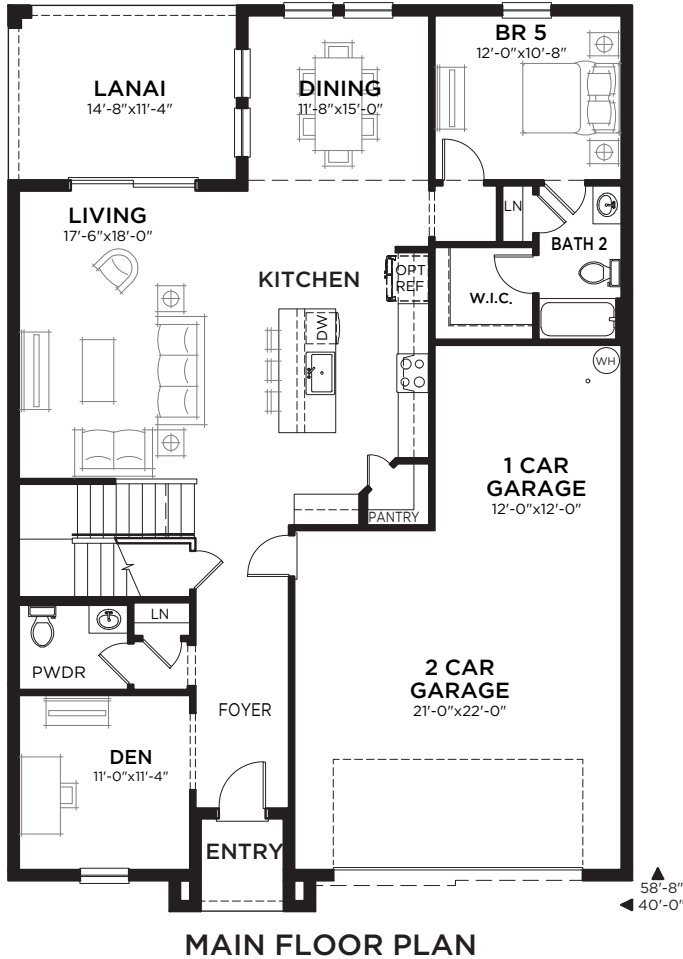

Gabriela

5 bed • 3.5 bath • 3 car | 3,182 sq. ft.

CASA *Fresca*
HOMES®

WHY NOT START FRESH?

Gabriela A

Gabriela B

Gabriela C

Gabriela

5 bed • 3.5 bath • 3 car | 3,182 sq. ft.

WHY NOT START FRESH?

Main Floor A/C	1433 SF
Upper Floor A/C	1749 SF
Total A/C	3182 SF
3 Car Garage	646 SF
Entry	40 SF
Lanai	166 SF
Total Area	4034 SF