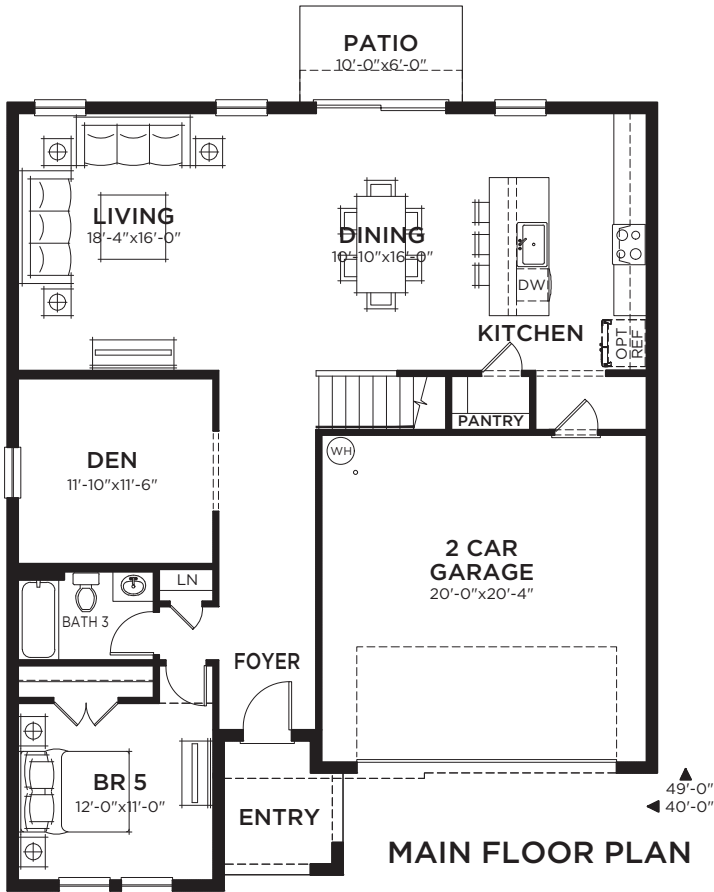

Catalina

5 bed • 3 bath • 2 car | 2,892 sq. ft.

CASA *Fresca*
HOMES®

WHY NOT START FRESH?

Catalina A

Catalina B

Catalina D

Catalina

5 bed • 3 bath • 2 car | 2,892 sq. ft.

WHY NOT START FRESH?

Area Schedule

| | |
|-------------------|----------------|
| Main Floor A/C | 1318 SF |
| Upper Floor A/C | 1574 SF |
| Total A/C | 2892 SF |
| 2 Car Garage | 435 SF |
| Entry | 57 SF |
| Total Area | 3384 SF |