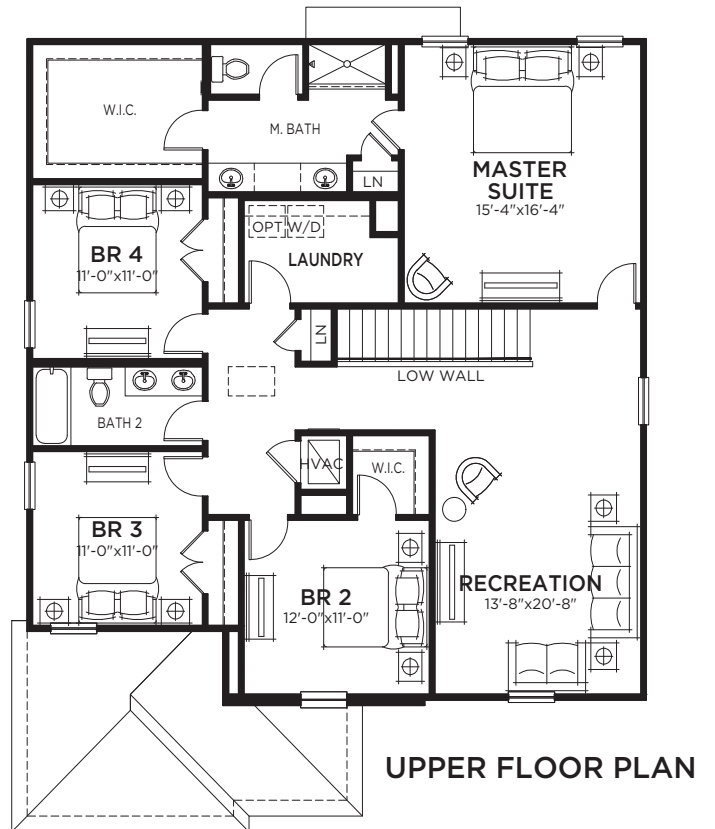

Catalina

5 bed • 3 bath • 2 car | 2,892 sq. ft.

CASA *Fresca*
HOMES®

WHY NOT START FRESH?

Catalina A

Catalina B

Catalina D

Catalina

5 bed • 3 bath • 2 car | 2,892 sq. ft.

WHY NOT START FRESH?

Area Schedule

| | |
|-------------------|----------------|
| Main Floor A/C | 1318 SF |
| Upper Floor A/C | 1574 SF |
| Total A/C | 2892 SF |
| 2 Car Garage | 435 SF |
| Entry | 57 SF |
| Total Area | 3384 SF |