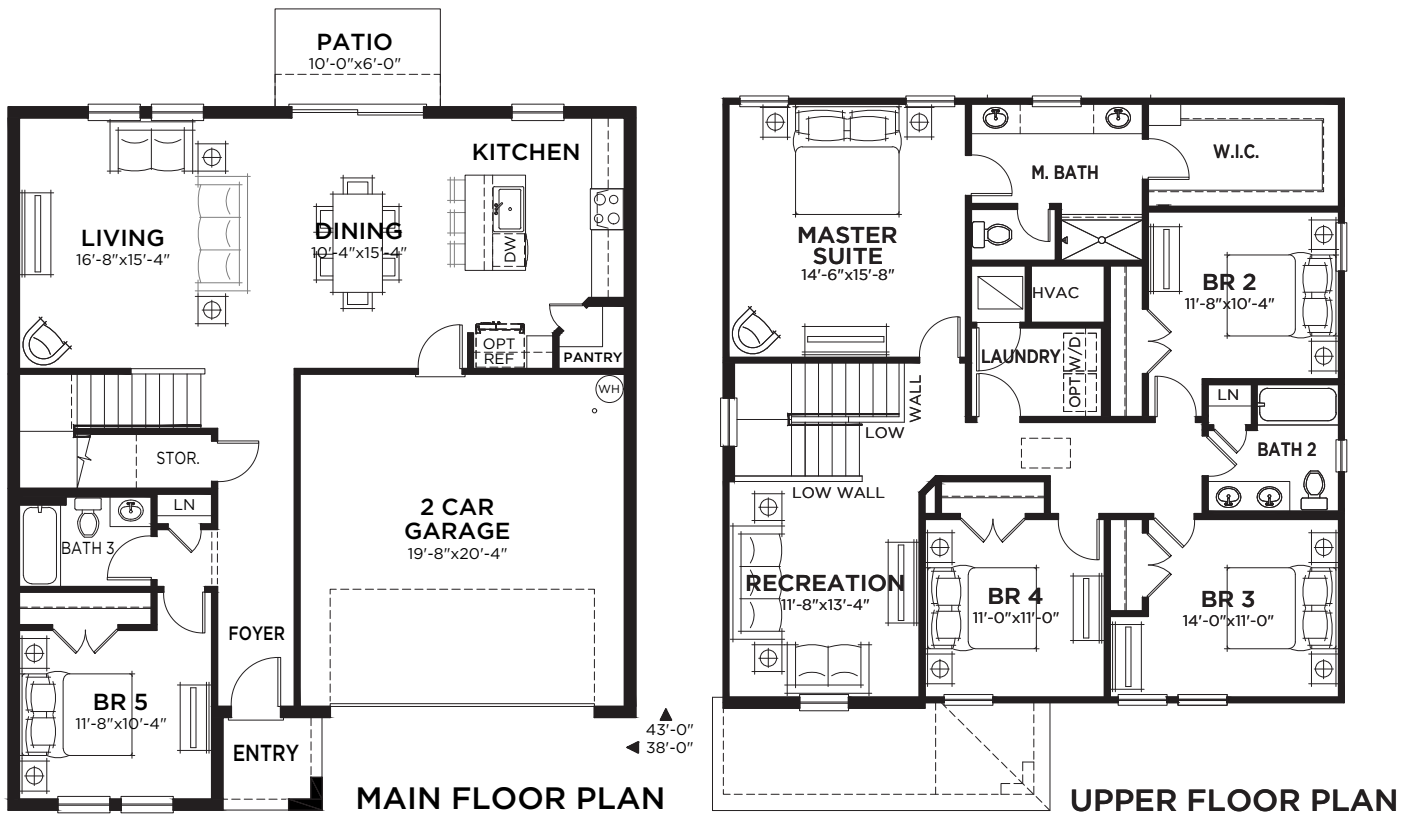

# Lucia

5 bed • 3 bath • 2 car | 2,420 sq. ft.

CASA *Fresca*  
HOMES®

WHY NOT START FRESH?

**Lucia A**

**Lucia B**

**Lucia C**

# Lucia

5 bed • 3 bath • 2 car | 2,420 sq. ft.

WHY NOT START FRESH?

### Area Schedule

Main Floor A/C	1065 SF
Upper Floor A/C	1355 SF
<b>Total A/C</b>	<b>2420 SF</b>
2 Car Garage	427 SF
Entry	34 SF
<b>Total Area</b>	<b>2881 SF</b>