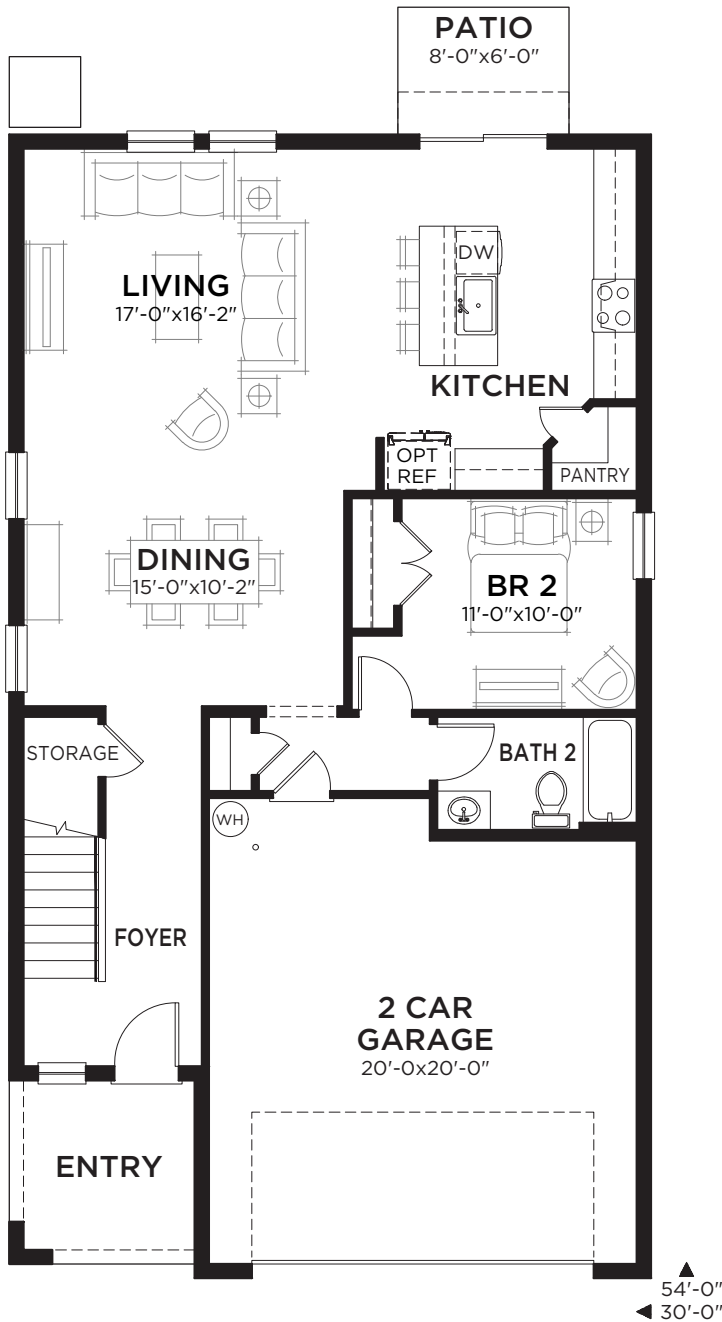

Indigo

5 bed • 3 bath • 2 car | 2,470 sq. ft.

CASA *Fresca*
HOMES®

WHY NOT START FRESH?

Indigo B

Indigo C

Indigo D

Indigo

5 bed • 3 bath • 2 car | 2,470 sq. ft.

WHY NOT START FRESH?

MAIN FLOOR PLAN

UPPER FLOOR PLAN

Area Schedule

| | |
|-------------------|----------------|
| Main Floor A/C | 1085 SF |
| Upper Floor A/C | 1385 SF |
| Total A/C | 2470 SF |
| 2 Car Garage | 454 SF |
| Entry | 75 SF |
| Total Area | 2999 SF |