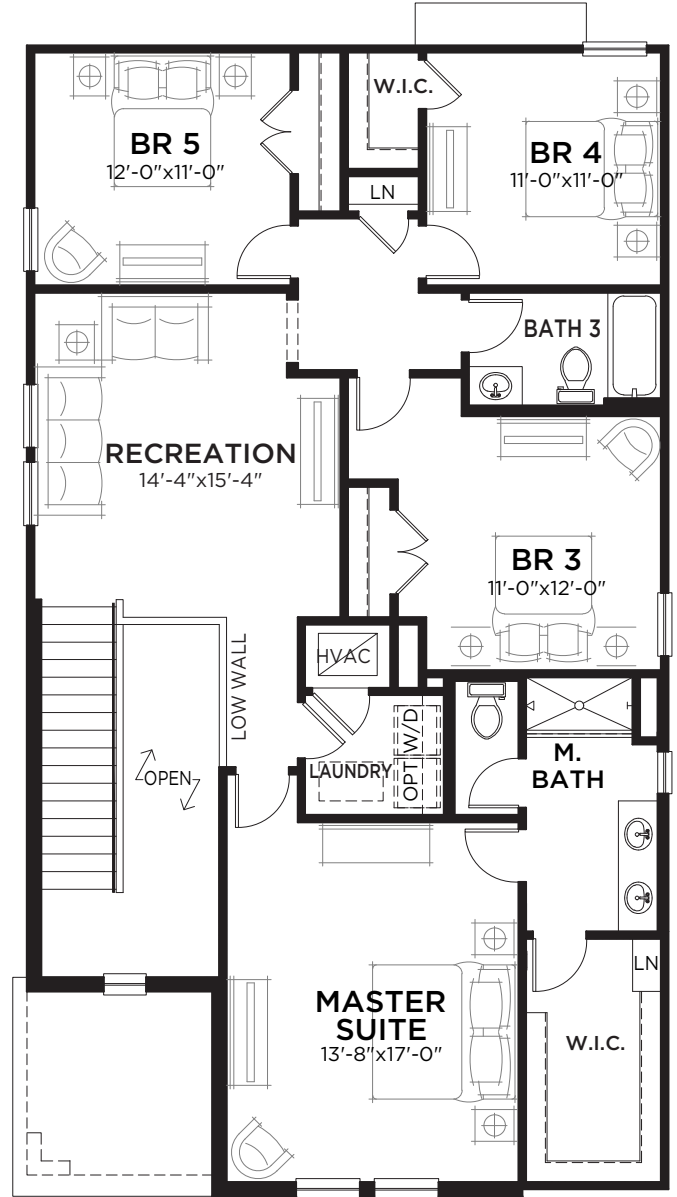

Indigo

5 bed • 3 bath • 2 car | 2,470 sq. ft.

CASA *Fresca*
HOMES®

WHY NOT START FRESH?

Indigo B

Indigo C

Indigo D

Indigo

5 bed • 3 bath • 2 car | 2,470 sq. ft.

WHY NOT START FRESH?

MAIN FLOOR PLAN

UPPER FLOOR PLAN

Area Schedule

| | |
|-------------------|----------------|
| Main Floor A/C | 1085 SF |
| Upper Floor A/C | 1385 SF |
| Total A/C | 2470 SF |
| 2 Car Garage | 454 SF |
| Entry | 75 SF |
| Total Area | 2999 SF |