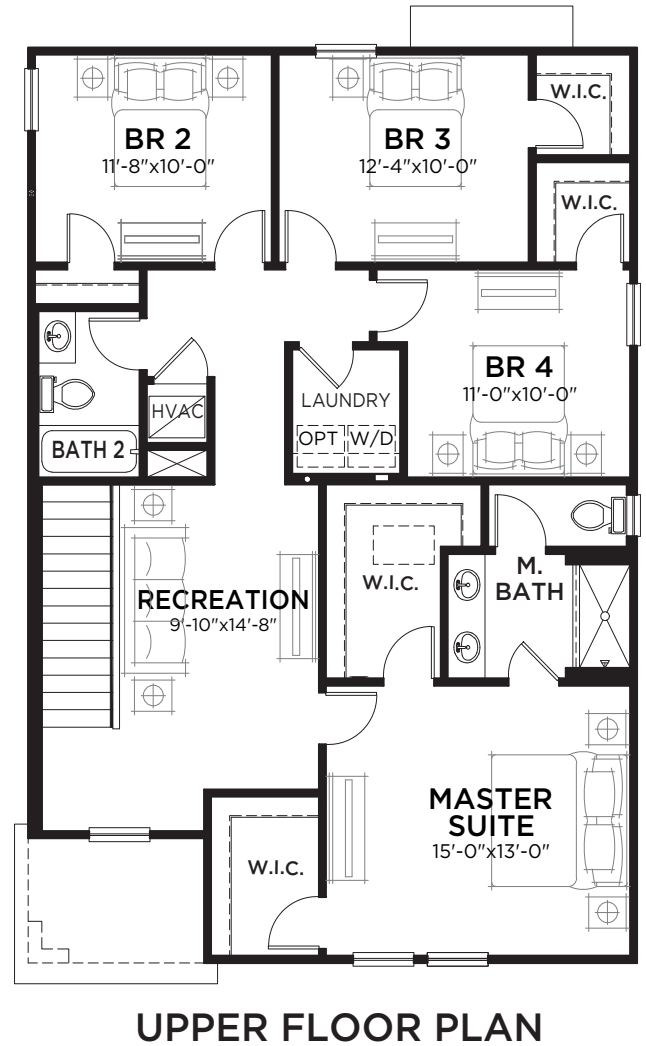

# Turquesa

4 bed • 2.5 bath • 2 car | 2,039 sq. ft.

CASA *Fresca*  
HOMES®

WHY NOT START FRESH?

## Turquesa B

# Turquesa

4 bed • 2.5 bath • 2 car | 2,039 sq. ft.

WHY NOT START FRESH?

**Area Schedule**

Main Floor A/C	820 SF
Upper Floor A/C	1219 SF
<b>Total A/C</b>	<b>2039 SF</b>
2 Car Garage	448 SF
Entry	52 SF
<b>Total Area</b>	<b>2539 SF</b>