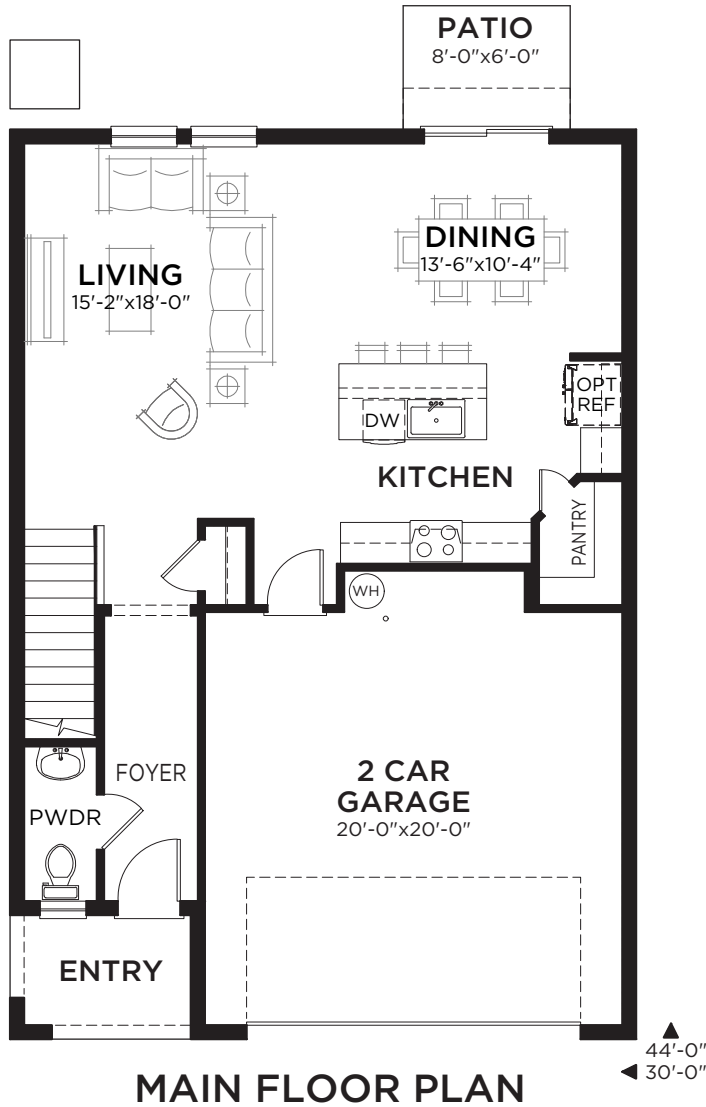

## Turquesa B

# Turquesa

4 bed • 2.5 bath • 2 car | 2,039 sq. ft.

WHY NOT START FRESH?

**Area Schedule**

Main Floor A/C	820 SF
Upper Floor A/C	1219 SF
<b>Total A/C</b>	<b>2039 SF</b>
2 Car Garage	448 SF
Entry	52 SF
<b>Total Area</b>	<b>2539 SF</b>