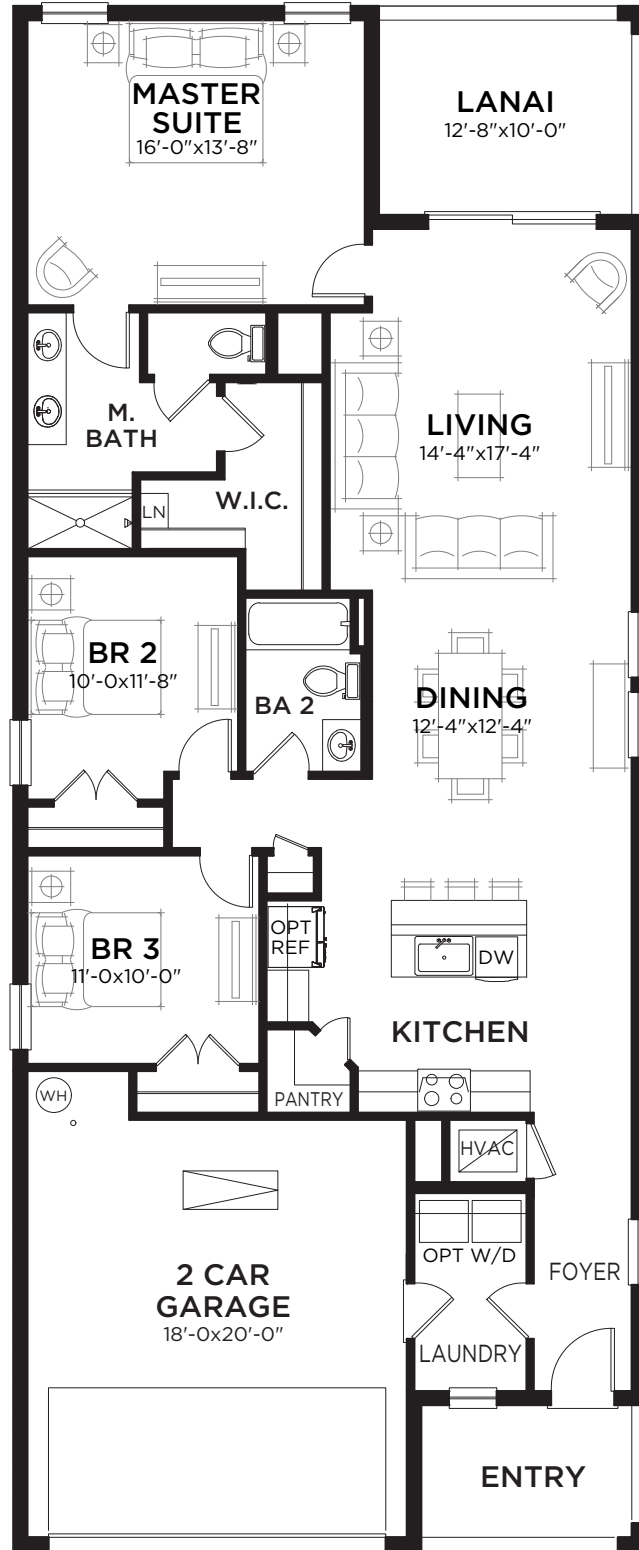

Magenta

3 bed • 2 bath • 2 car | 1,615 sq. ft.

CASA *Fresca*
HOMES®

WHY NOT START FRESH?

Magenta A

Magenta B

Magenta C

Magenta

3 bed • 2 bath • 2 car | 1,615 sq. ft.

WHY NOT START FRESH?

MAIN FLOOR PLAN

▲ 74'-0"
◀ 30'-0"

Area Schedule

Main Floor A/C	1615 SF
Garage	403 SF
Lanai	127 SF
Entry	75 SF
Total Area	2220 SF