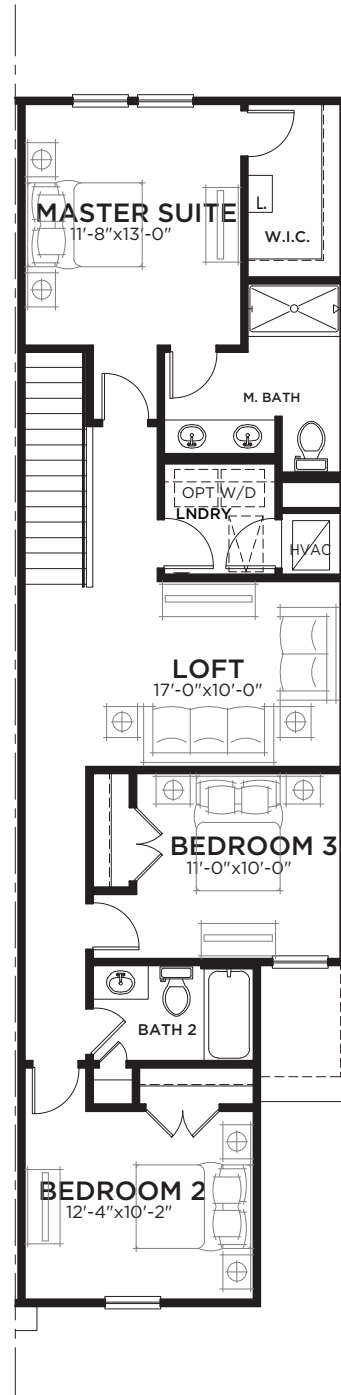

Cartagena

3 bed • 2.5 bath • 1 car | 1,720 sq. ft.

CASA *Fresca*
HOMES®

WHY NOT START FRESH?

Cartagena

Cartagena

3 bed • 2.5 bath • 1 car | 1,720 sq. ft.

WHY NOT START FRESH?

MAIN FLOOR PLAN

UPPER FLOOR PLAN

Area Schedule

Main Floor A/C	687 SF
Upper Floor A/C	1033 SF
Total A/C	1720 SF
Garage	303 SF
Lanai	92 SF
Entry	29 SF
Total Area	2144 SF