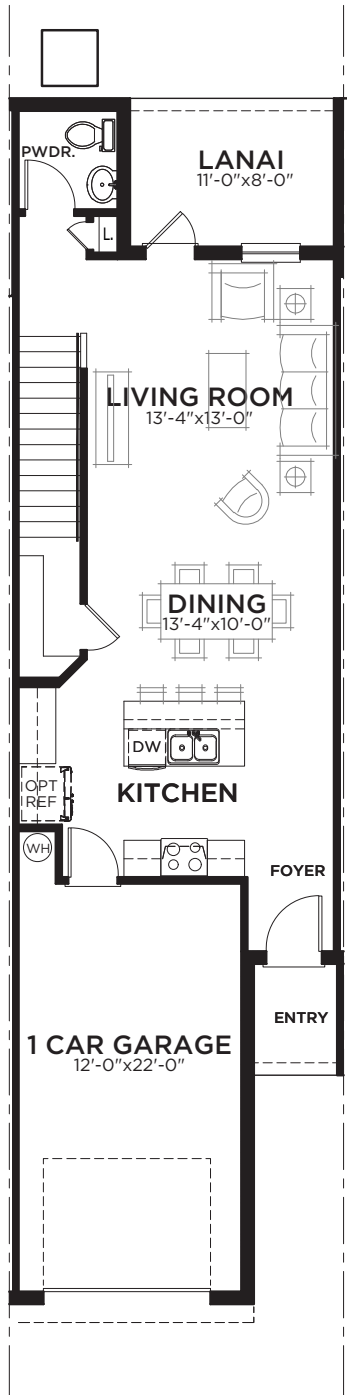

Cartagena

3 bed • 2.5 bath • 1 car | 1,720 sq. ft.

CASA *Fresca*
HOMES®

WHY NOT START FRESH?

Cartagena

Cartagena

3 bed • 2.5 bath • 1 car | 1,720 sq. ft.

WHY NOT START FRESH?

MAIN FLOOR PLAN

UPPER FLOOR PLAN

Area Schedule

Main Floor A/C	687 SF
Upper Floor A/C	1033 SF
Total A/C	1720 SF
Garage	303 SF
Lanai	92 SF
Entry	29 SF
Total Area	2144 SF