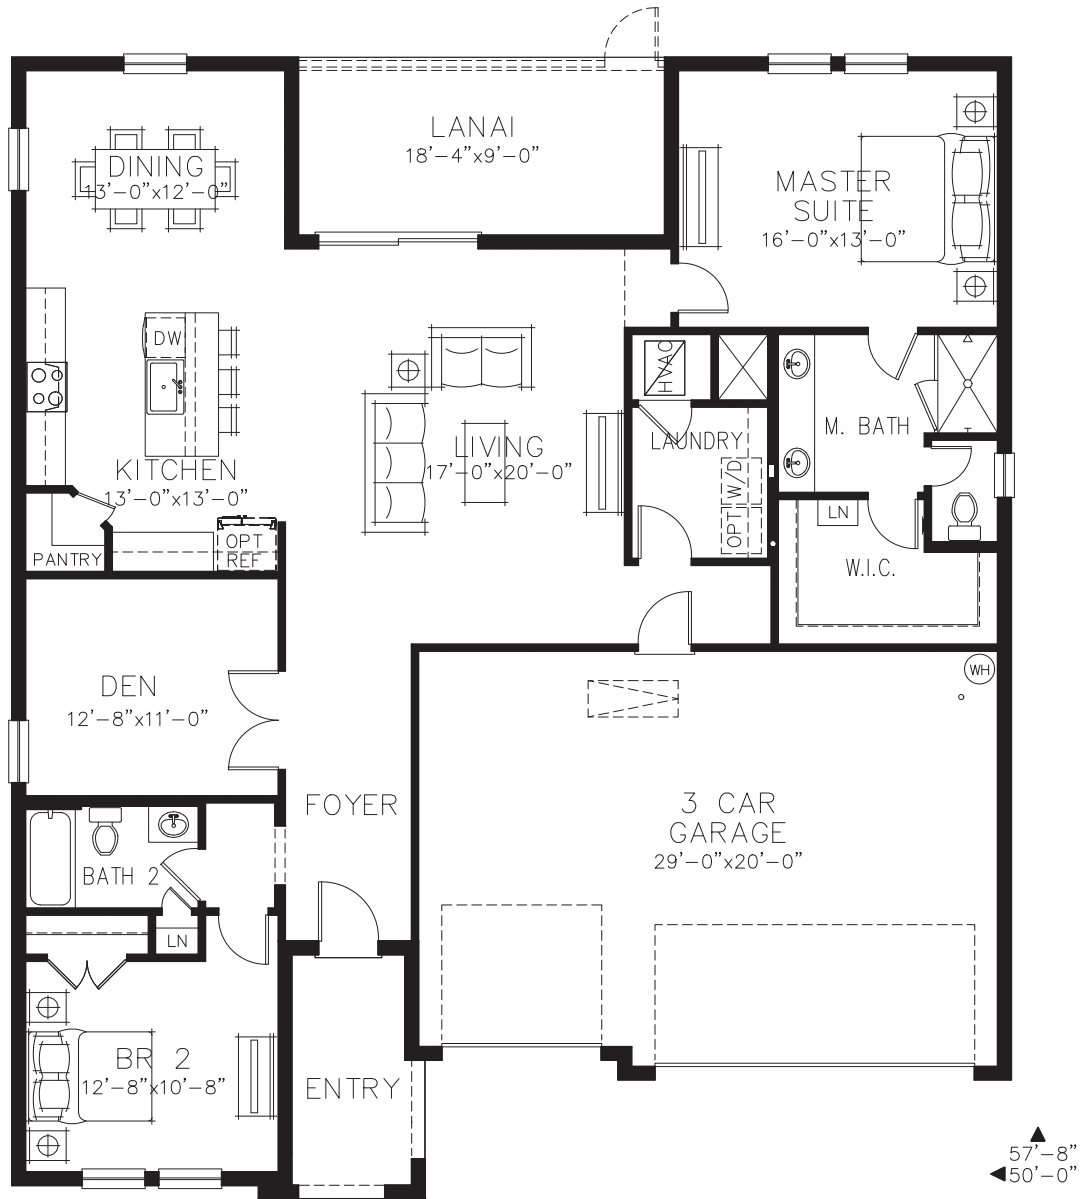

Palmetto

2 bed • 2 bath • 3 car | 1,810 sq. ft.

CASA *Fresca*
HOMES®

WHY NOT START FRESH?

Palmetto A

Palmetto B

Palmetto

2 bed • 2 bath • 3 car | 1,810 sq. ft.

CASA *Fresca*
HOMES®

WHY NOT START FRESH?

Palmetto M

Palmetto T

Palmetto

2 bed • 2 bath • 3 car | 1,810 sq. ft.

WHY NOT START FRESH?

MAIN FLOOR PLAN

Main Floor A/C	1810 SF
Total A/C	1810 SF
3 Car Garage	636 SF
Entry	78 SF
Lanai	165 SF
Total Area	2689 SF