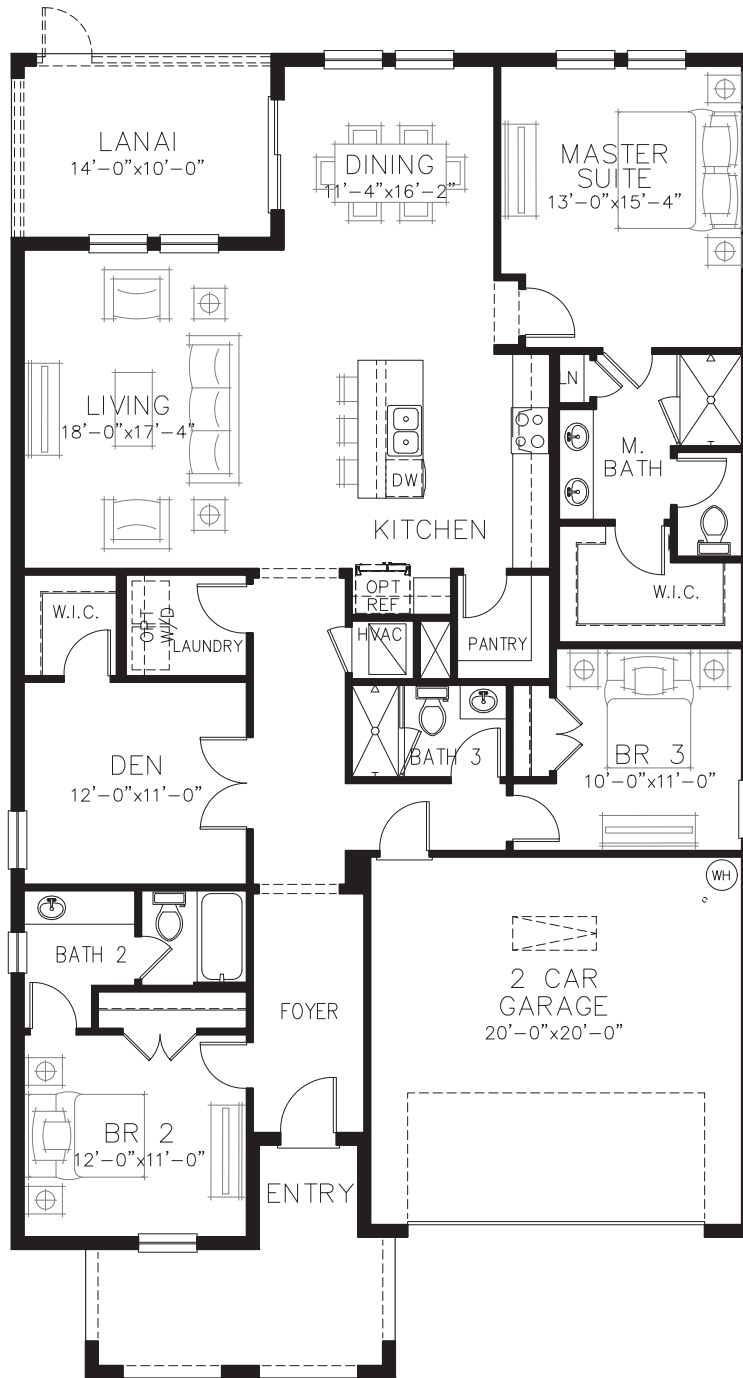

Montgomery

3 bed • 3 bath • 2 car | 1,985 sq. ft.

CASA *Fresca*
HOMES®

WHY NOT START FRESH?

Montgomery C

Montgomery M

Montgomery

3 bed • 3 bath • 2 car | 1,985 sq. ft.

WHY NOT START FRESH?

Area Schedule

Main Floor A/C	1985 SF
TOTAL A/C	1985 SF
2 Car Garage	430 SF
Lanai	140 SF
Entry	148 SF
Total Area	2703 SF