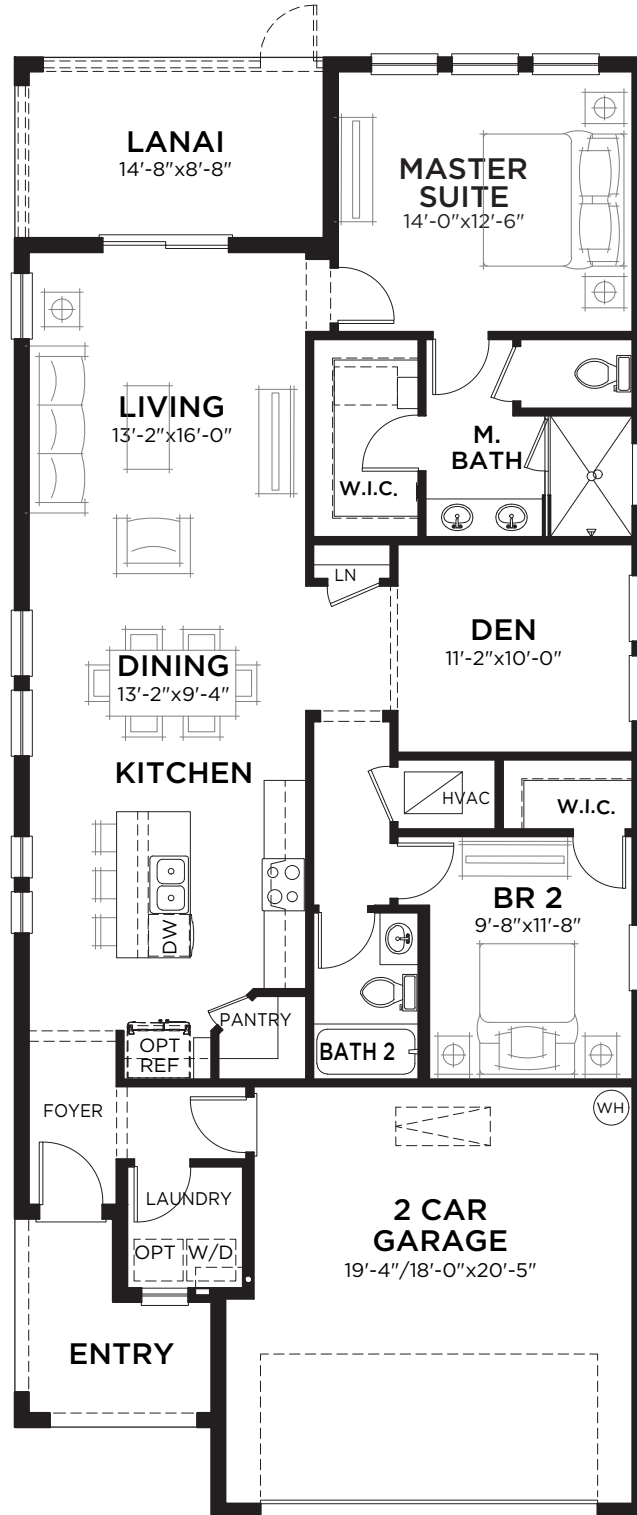

Foxtail

2 bed • 2 bath • 2 car | 1,451 sq. ft.

CASA *Fresca*
HOMES®

WHY NOT START FRESH?

Foxtail M

Foxtail T

Foxtail

2 bed • 2 bath • 2 car | 1,451 sq. ft.

WHY NOT START FRESH?

MAIN FLOOR PLAN

70'-0"
30'-0"

Area Schedule

Main Floor A/C	1451 SF
2 Car Garage	407 SF
Lanai	127 SF
Entry	75 SF
Total Area	2060 SF