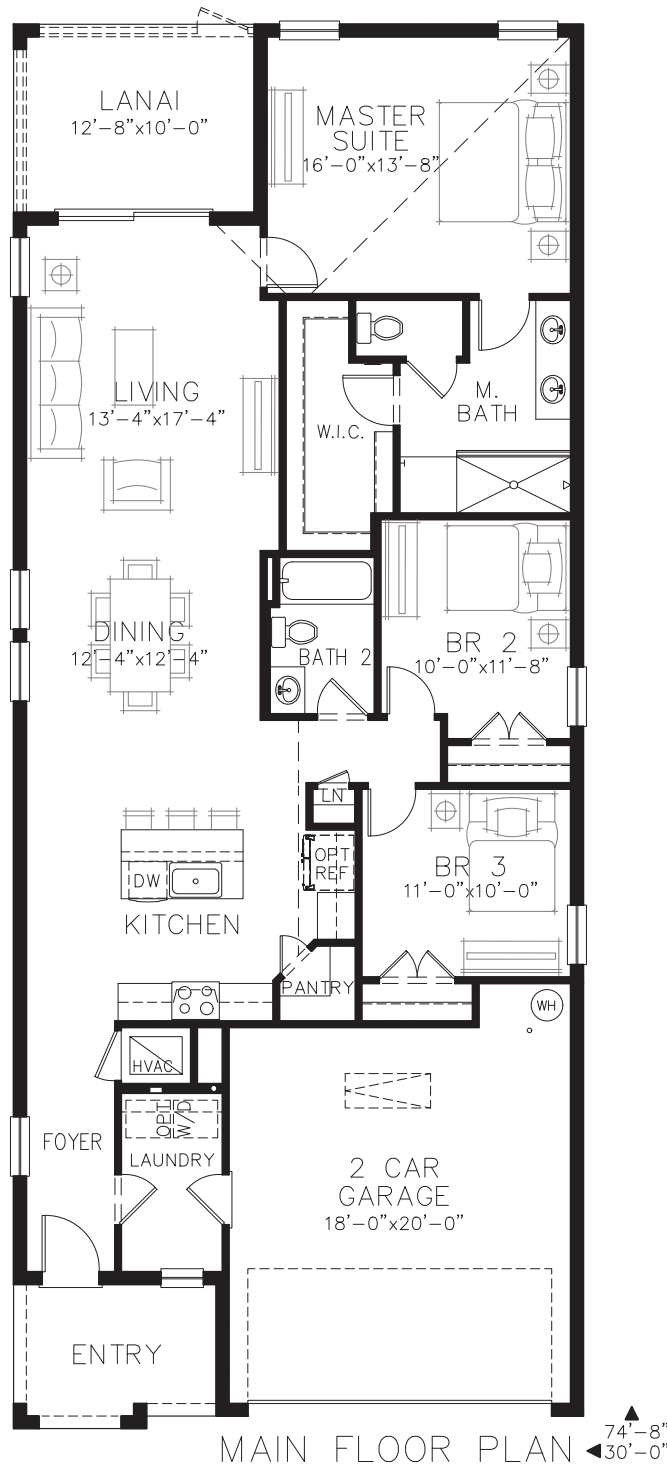

Bismark

3 bed • 2 bath • 2 car | 1,615 sq. ft.

CASA *Fresca*
HOMES®

WHY NOT START FRESH?

Bismark B

Bismark M

Bismark T

Bismark

3 bed • 2 bath • 2 car | 1,615 sq. ft.

WHY NOT START FRESH?

Area Schedule

Main Floor A/C	1615 SF
2 Car Garage	403 SF
Lanai	127 SF
Entry	82 SF
Total Area	2227 SF