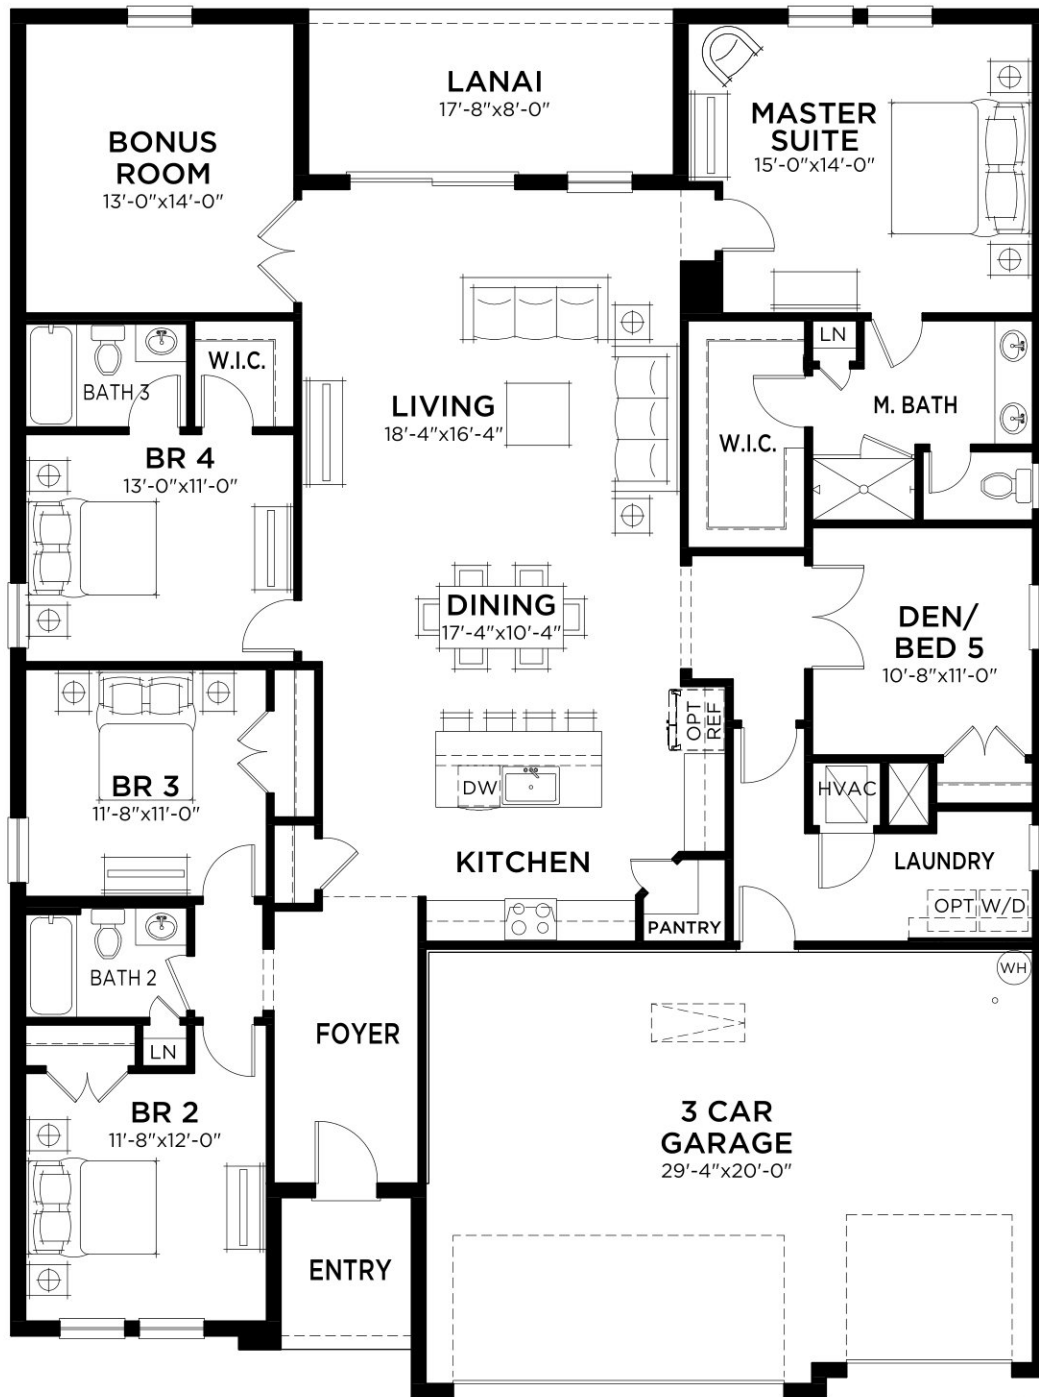

# Jazmin

5 bed • 3 bath • 3 car | 2,452 sq. ft.

CASA *Fresca*  
HOMES®

WHY NOT START FRESH?

**Jazmin A**  
Color Scheme 10

**Jazmin B**  
Color Scheme 9

# Jazmin

5 bed • 3 bath • 3 car | 2,452 sq. ft.

WHY NOT START FRESH?

MAIN FLOOR PLAN

▲ 67'-0"  
◀ 50'-0"

Living A/C	2452 SF
Total A/C	2452 SF
3 Car Garage	646 SF
Entry	48 SF
Lanai	141 SF
Total Area	3287 SF