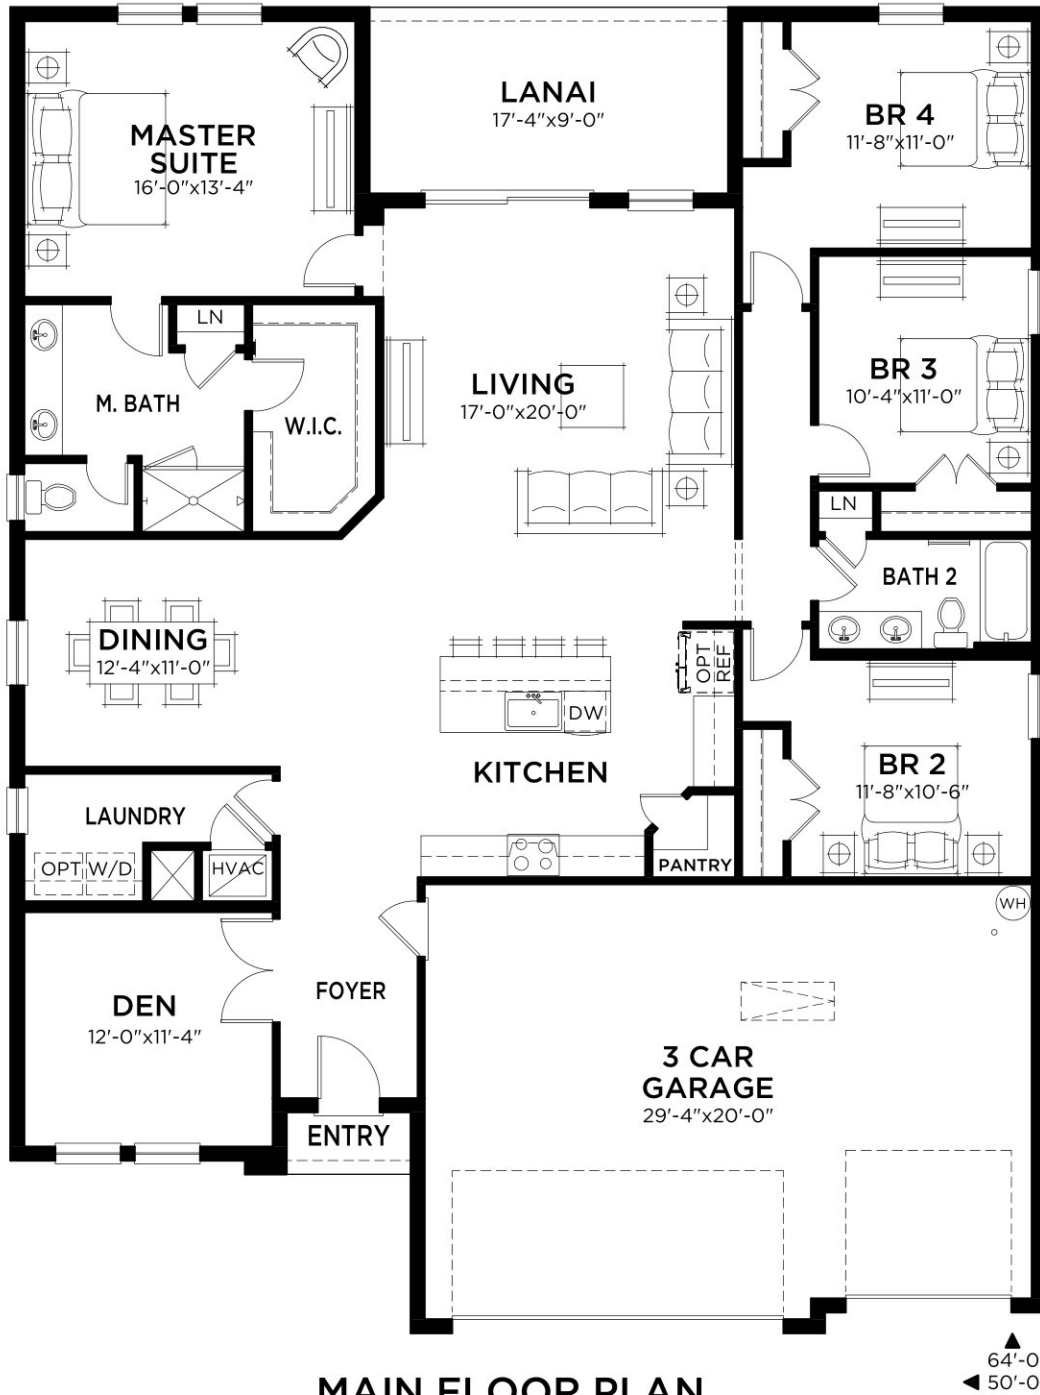

# Dalia

4 bed • 2 bath • 3 car | 2,212 sq. ft.

CASA *Fresca*  
HOMES®

WHY NOT START FRESH?

**Dalia A**  
Color Scheme 17

**Dalia B**  
Color Scheme 19

# Dalia

4 bed • 2 bath • 3 car | 2,212 sq. ft.

WHY NOT START FRESH?

MAIN FLOOR PLAN

Living A/C	2212 SF
Total A/C	2212 SF
3 Car Garage	646 SF
Entry	19 SF
Lanai	156 SF
Total Area	3033 SF