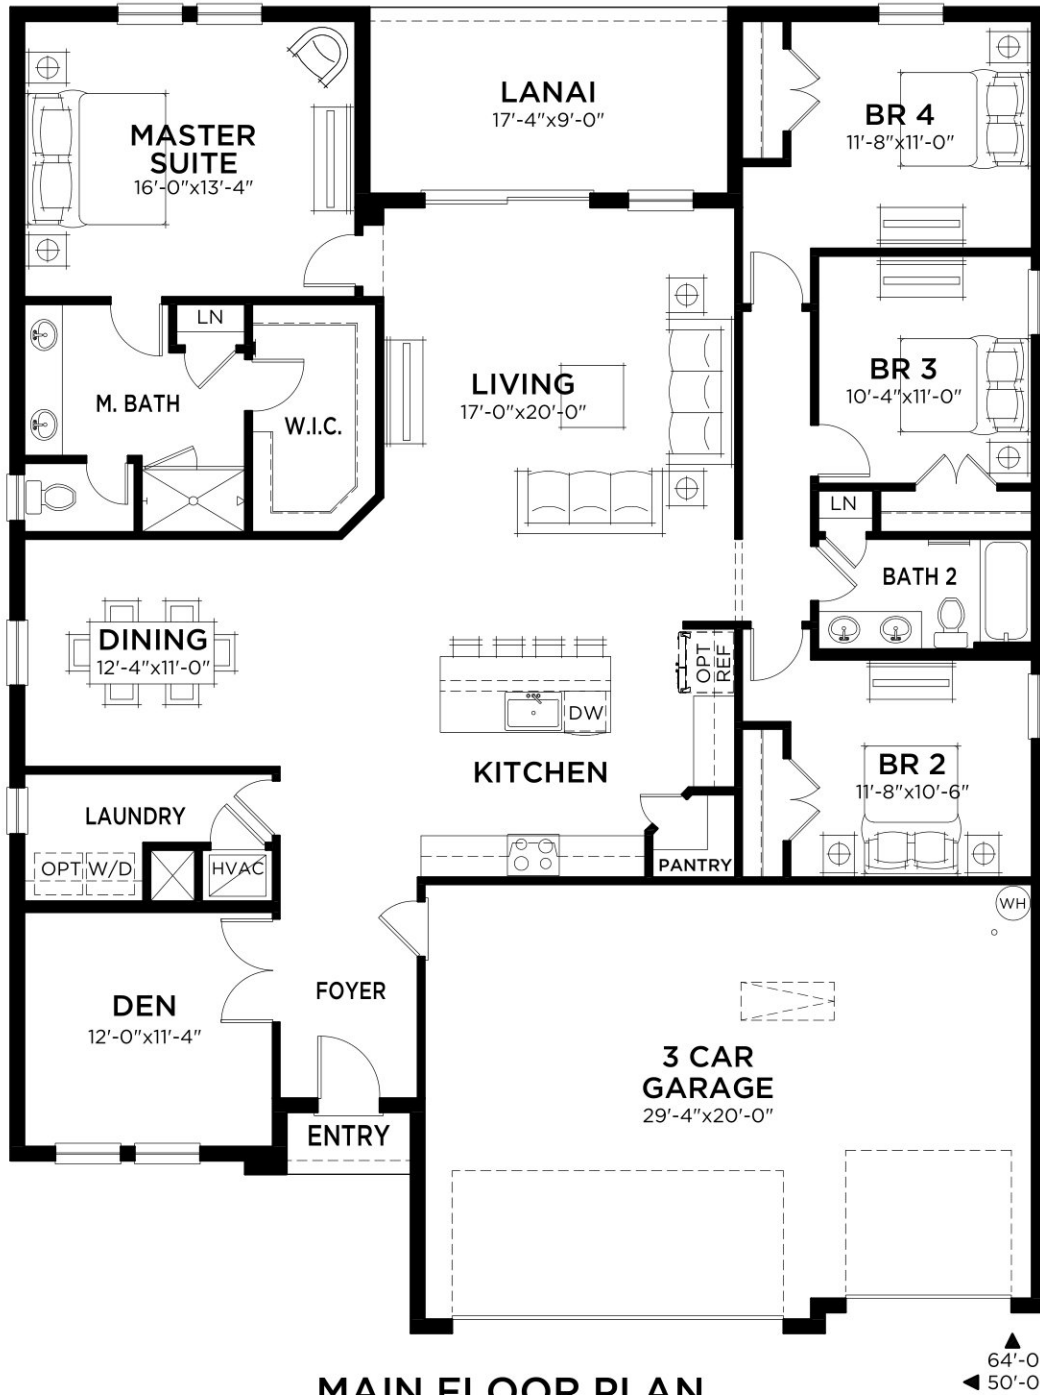

Dalia

4 bed • 2 bath • 3 car | 2,212 sq. ft.

CASA *Fresca*
HOMES®

WHY NOT START FRESH?

Dalia A

Dalia B

Dalia

4 bed • 2 bath • 3 car | 2,212 sq. ft.

WHY NOT START FRESH?

MAIN FLOOR PLAN

Living A/C	2212 SF
Total A/C	2212 SF
3 Car Garage	646 SF
Entry	19 SF
Lanai	156 SF
Total Area	3033 SF