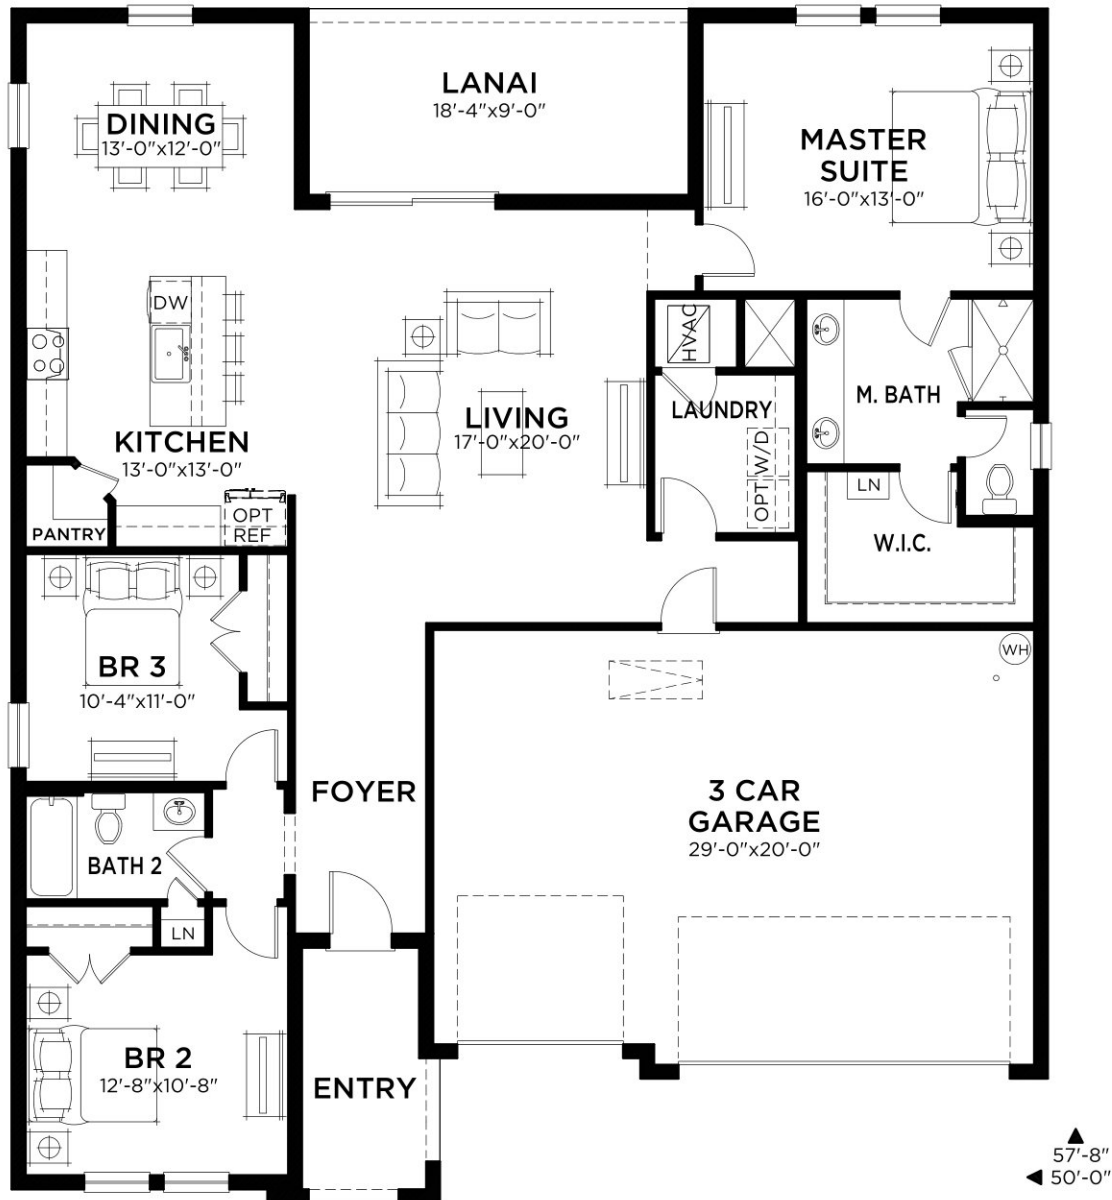

# Rosa

3 bed • 2 bath • 3 car | 1,810 sq. ft.

CASA *Fresca*  
HOMES®

WHY NOT START FRESH?

**Rosa A**  
Color Scheme 8

**Rosa B**  
Color Scheme 13

# Rosa

3 bed • 2 bath • 3 car | 1,810 sq. ft.

WHY NOT START FRESH?

MAIN FLOOR PLAN

|                |         |
|----------------|---------|
| Main Floor A/C | 1810 SF |
| Total A/C      | 1810 SF |
| 3 Car Garage   | 636 SF  |
| Entry          | 78 SF   |
| Lanai          | 165 SF  |
| Total Area     | 2689 SF |