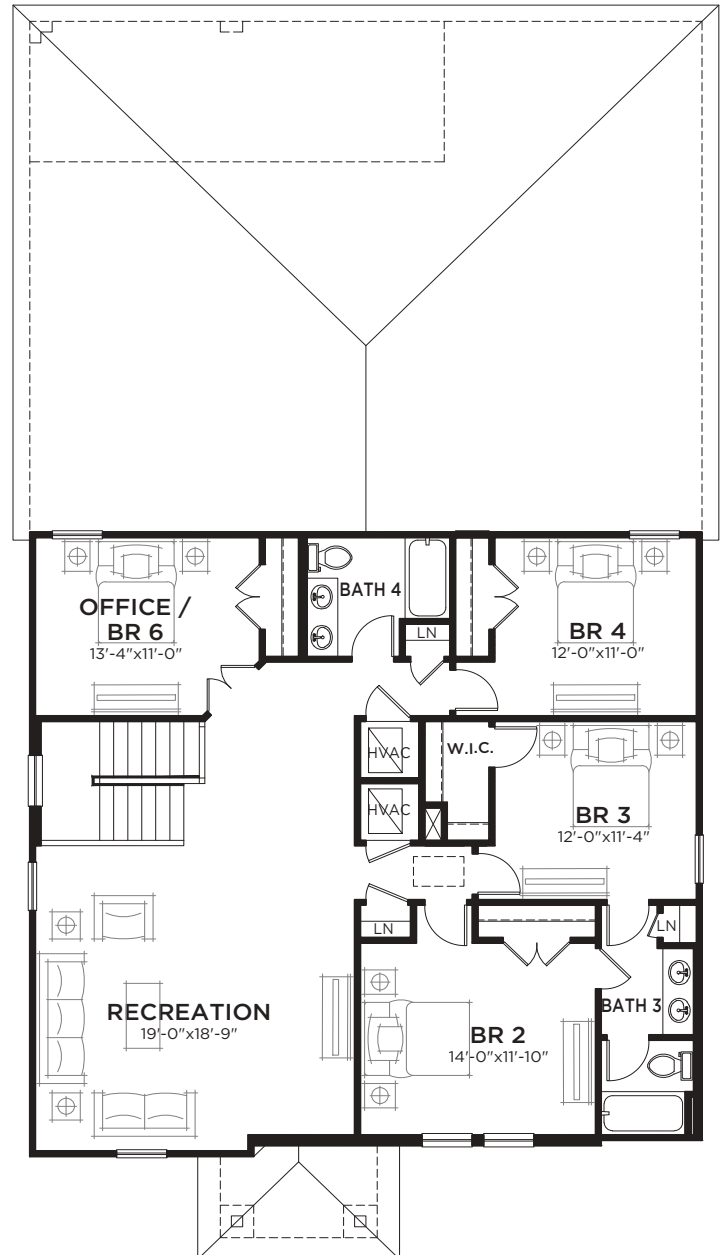

# Coquina

5-6 bed • 4 bath • 3 car | 3,364 sq. ft.

CASA *Fresca*  
HOMES®

WHY NOT START FRESH?

**Coquina A**  
Color Scheme B12

**Coquina B**  
Color Scheme B17

**Coquina C**  
Color Scheme B13

# Coquina

5-6 bed • 4 bath • 3 car | 3,364 sq. ft.

WHY NOT START FRESH?

**MAIN FLOOR PLAN**

**UPPER FLOOR PLAN**

**Area Schedule**

|                   |                |
|-------------------|----------------|
| Main Floor A/C    | 1914 SF        |
| Upper Floor A/C   | 1450 SF        |
| <b>TOTAL A/C</b>  | <b>3364 SF</b> |
| 2 Car Garage      | 619 SF         |
| Lanai             | 214 SF         |
| Entry             | 81 SF          |
| <b>Total Area</b> | <b>4278 SF</b> |