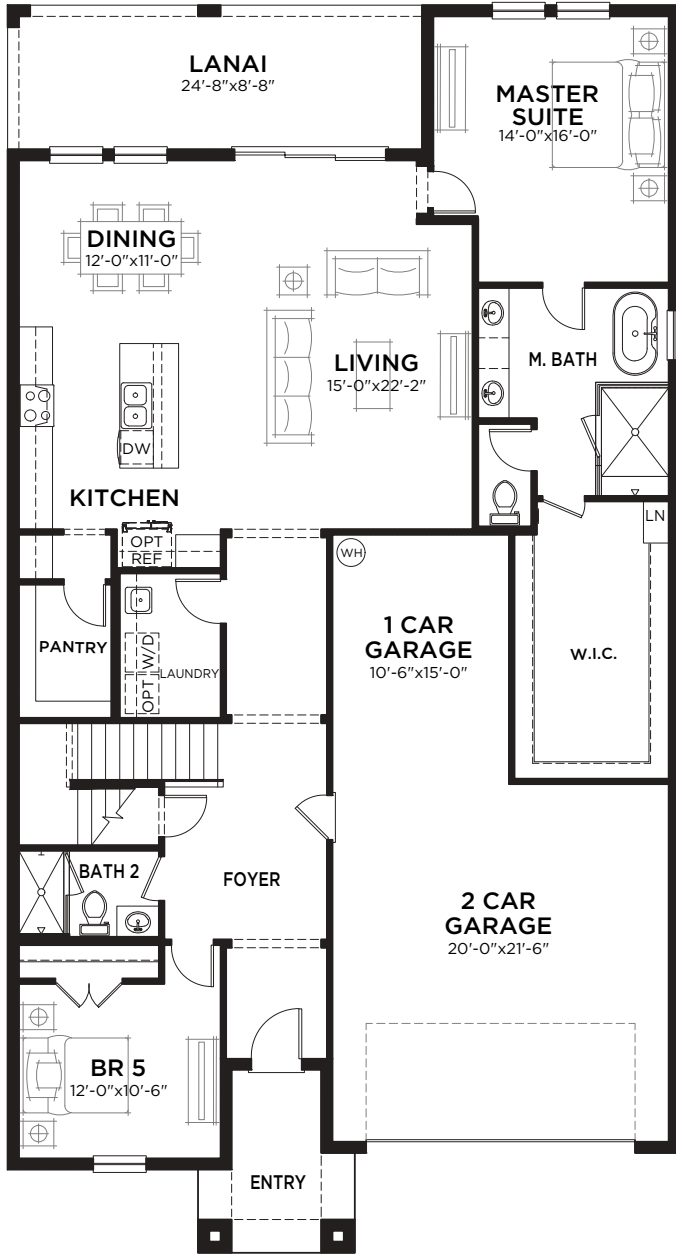

# Coquina

5-6 bed • 4 bath • 3 car | 3,364 sq. ft.

CASA *Fresca*  
HOMES®

WHY NOT START FRESH?

**Coquina A**  
Color Scheme B12

**Coquina B**  
Color Scheme B17

**Coquina C**  
Color Scheme B13

# Coquina

5-6 bed • 4 bath • 3 car | 3,364 sq. ft.

WHY NOT START FRESH?

**MAIN FLOOR PLAN**

**UPPER FLOOR PLAN**

**Area Schedule**

|                   |                |
|-------------------|----------------|
| Main Floor A/C    | 1914 SF        |
| Upper Floor A/C   | 1450 SF        |
| <b>TOTAL A/C</b>  | <b>3364 SF</b> |
| 2 Car Garage      | 619 SF         |
| Lanai             | 214 SF         |
| Entry             | 81 SF          |
| <b>Total Area</b> | <b>4278 SF</b> |