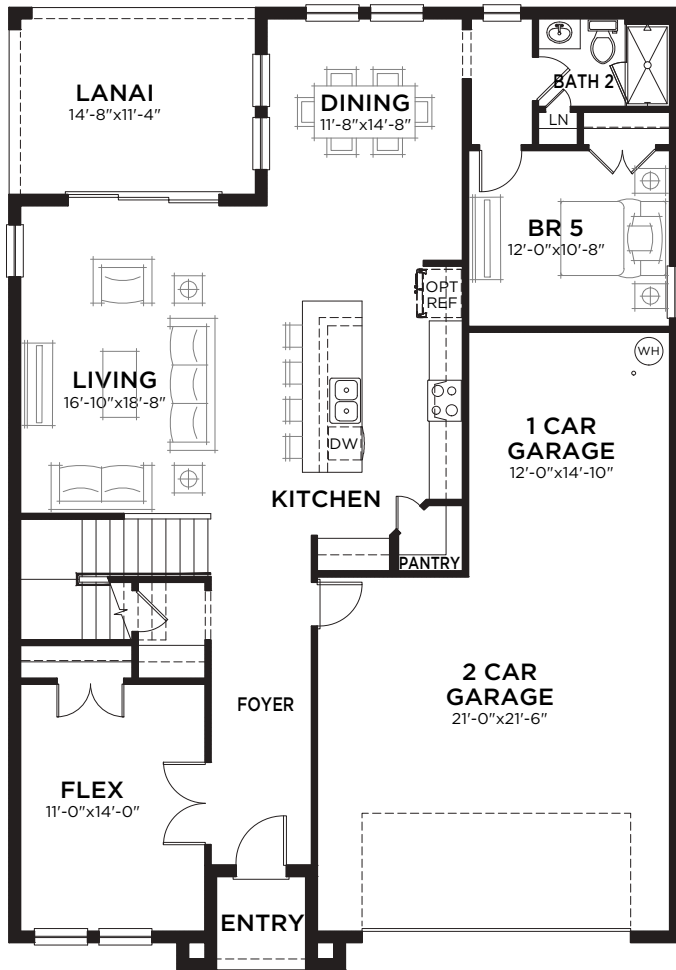

Lido

5 bed • 3 bath • 3 car | 3,164 sq. ft.

CASA *Fresca*
HOMES®

WHY NOT START FRESH?

Lido A
Color Scheme B10

Lido B
Color Scheme B05

Lido C
Color Scheme B14

Lido

5 bed • 3 bath • 3 car | 3,164 sq. ft.

WHY NOT START FRESH?

MAIN FLOOR PLAN

▲ 58'-4"
◀ 40'-0"

UPPER FLOOR PLAN

Area Schedule

Main Floor A/C	1408 SF
Upper Floor A/C	1756 SF
TOTAL A/C	3164 SF
3 Car Garage	671 SF
Lanai	166 SF
Entry	38 SF
Total Area	4039 SF