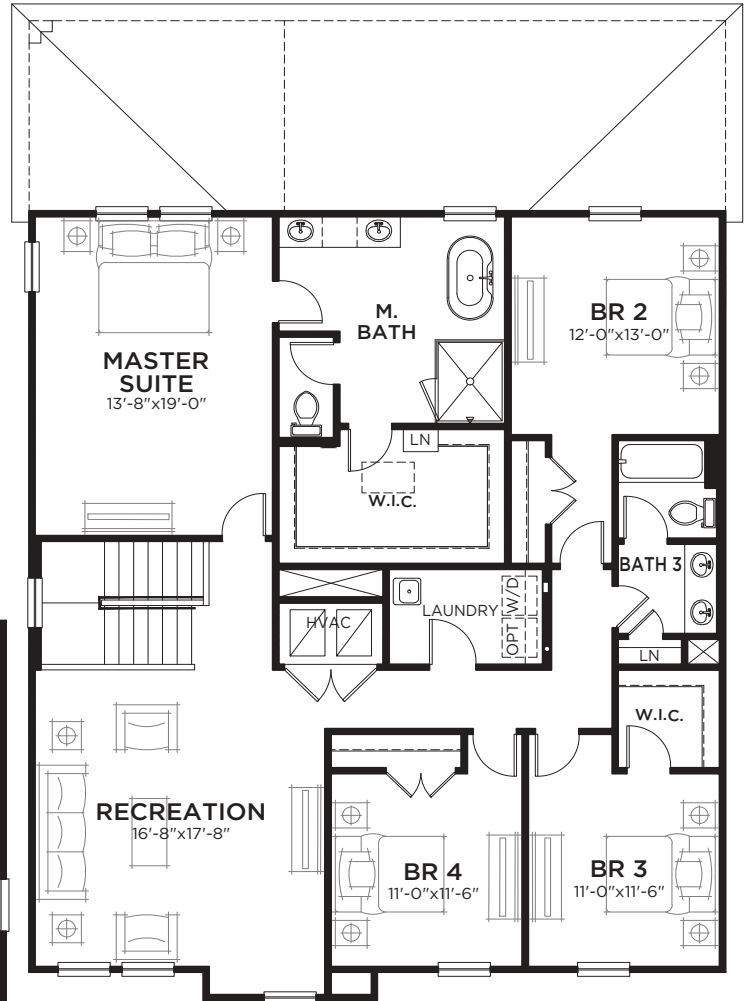

Lido

5 bed • 3 bath • 3 car | 3,164 sq. ft.

CASA *Fresca*
HOMES®

WHY NOT START FRESH?

Lido A
Color Scheme B10

Lido B
Color Scheme B05

Lido C
Color Scheme B14

Lido

5 bed • 3 bath • 3 car | 3,164 sq. ft.

WHY NOT START FRESH?

MAIN FLOOR PLAN

▲ 58'-4"
◀ 40'-0"

UPPER FLOOR PLAN

Area Schedule

Main Floor A/C	1408 SF
Upper Floor A/C	1756 SF
TOTAL A/C	3164 SF
3 Car Garage	671 SF
Lanai	166 SF
Entry	38 SF
Total Area	4039 SF