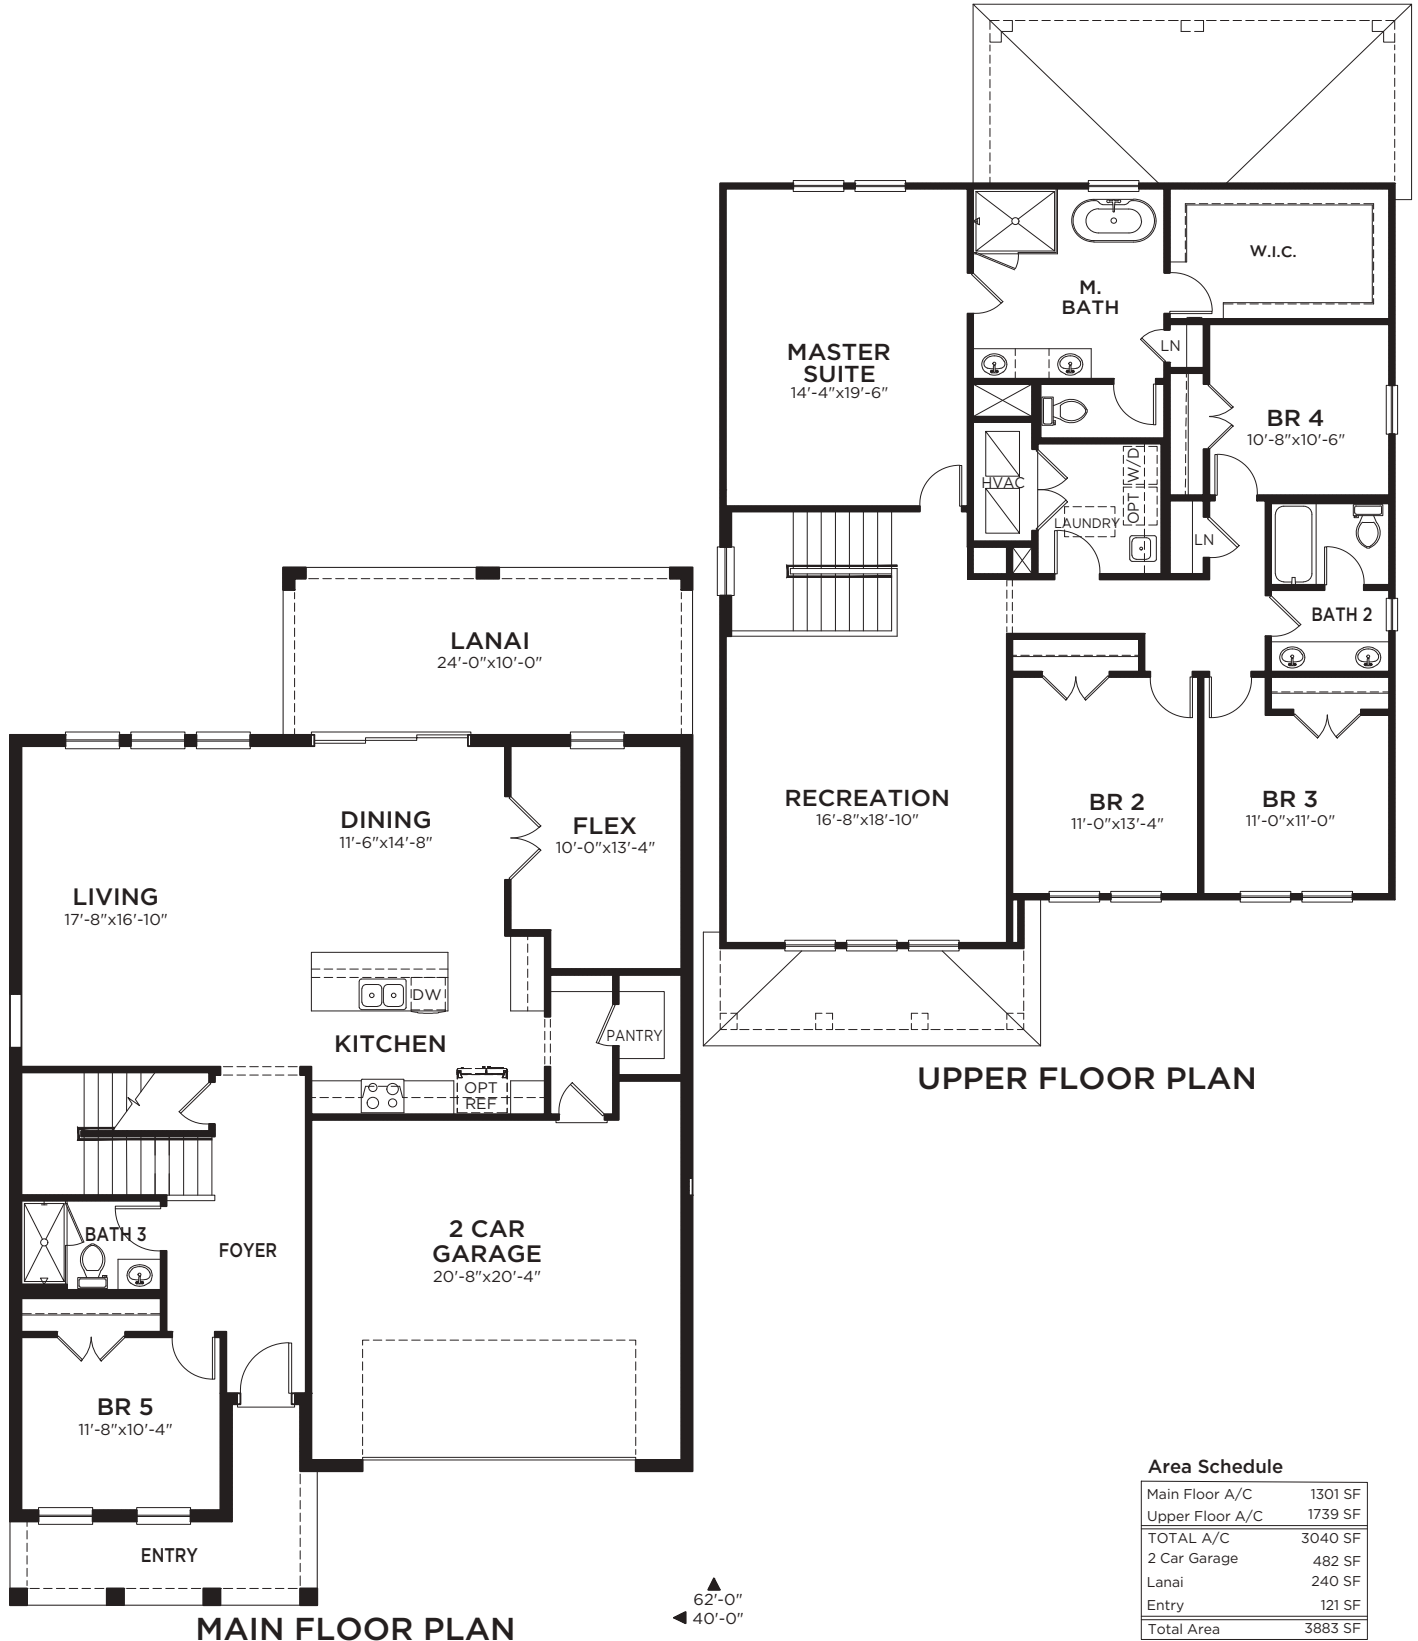

Anna Maria

5 bed • 3 bath • 2 car | 3,040 sq. ft.

CASA *Fresca*
HOMES®

WHY NOT START FRESH?

Anna Maria A
Color Scheme B15

Anna Maria B
Color Scheme B09

Anna Maria C
Color Scheme B17

Anna Maria

5 bed • 3 bath • 2 car | 3,040 sq. ft.

WHY NOT START FRESH?

Area Schedule

Main Floor A/C	1301 SF
Upper Floor A/C	1739 SF
TOTAL A/C	3040 SF
2 Car Garage	482 SF
Lanai	240 SF
Entry	121 SF
Total Area	3883 SF