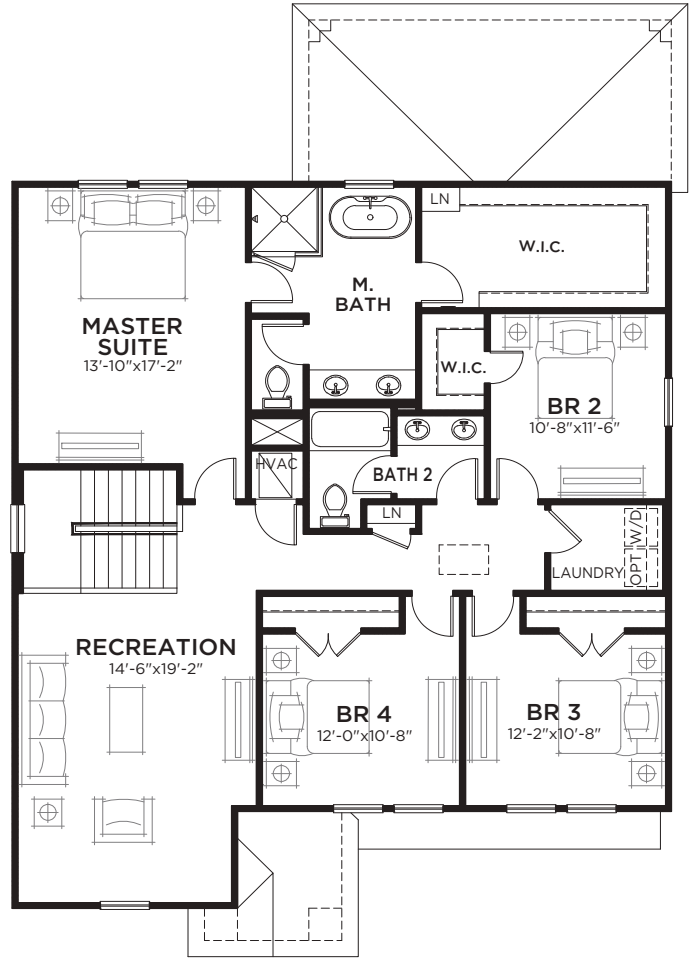

Amelia

5 bed • 3 bath • 2 car | 2,723 sq. ft.

CASA *Fresca*
HOMES®

WHY NOT START FRESH?

Amelia A
Color Scheme B14

Amelia B
Color Scheme B11

Amelia C
Color Scheme B07

Amelia

5 bed • 3 bath • 2 car | 2,723 sq. ft.

WHY NOT START FRESH?

MAIN FLOOR PLAN

UPPER FLOOR PLAN

Area Schedule

Main Floor A/C	1154 SF
Upper Floor A/C	1569 SF
TOTAL A/C	2723 SF
2 Car Garage	466 SF
Lanai	220 SF
Entry	76 SF
Total Area	3485 SF