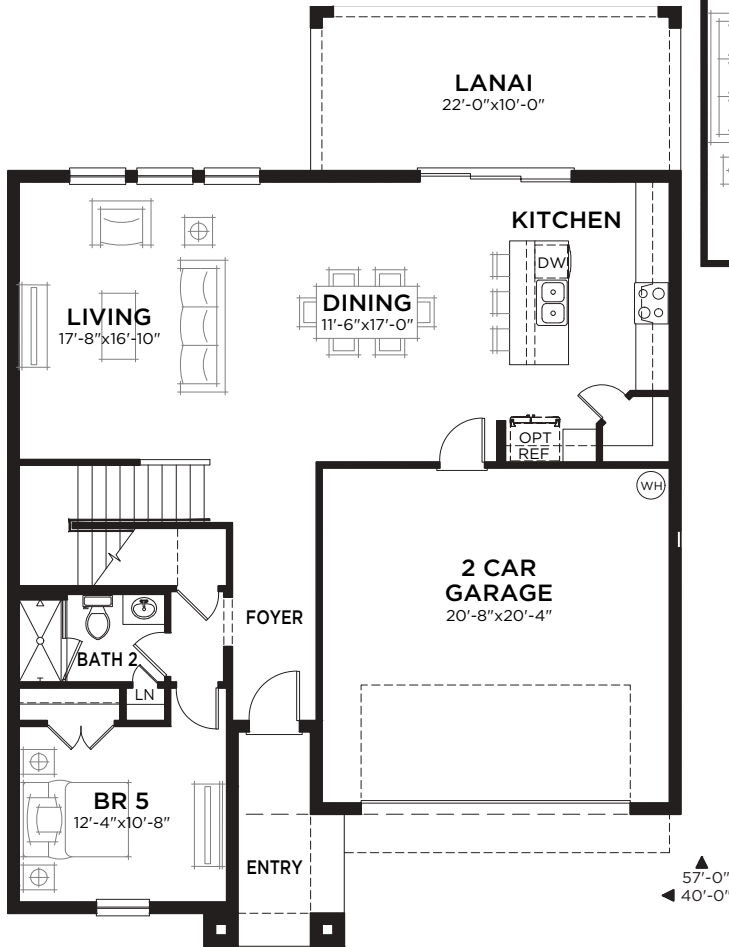

Amelia

5 bed • 3 bath • 2 car | 2,723 sq. ft.

CASA *Fresca*
HOMES®

WHY NOT START FRESH?

Amelia A
Color Scheme B14

Amelia B
Color Scheme B11

Amelia C
Color Scheme B07

Amelia

5 bed • 3 bath • 2 car | 2,723 sq. ft.

WHY NOT START FRESH?

MAIN FLOOR PLAN

UPPER FLOOR PLAN

Area Schedule

Main Floor A/C	1154 SF
Upper Floor A/C	1569 SF
TOTAL A/C	2723 SF
2 Car Garage	466 SF
Lanai	220 SF
Entry	76 SF
Total Area	3485 SF