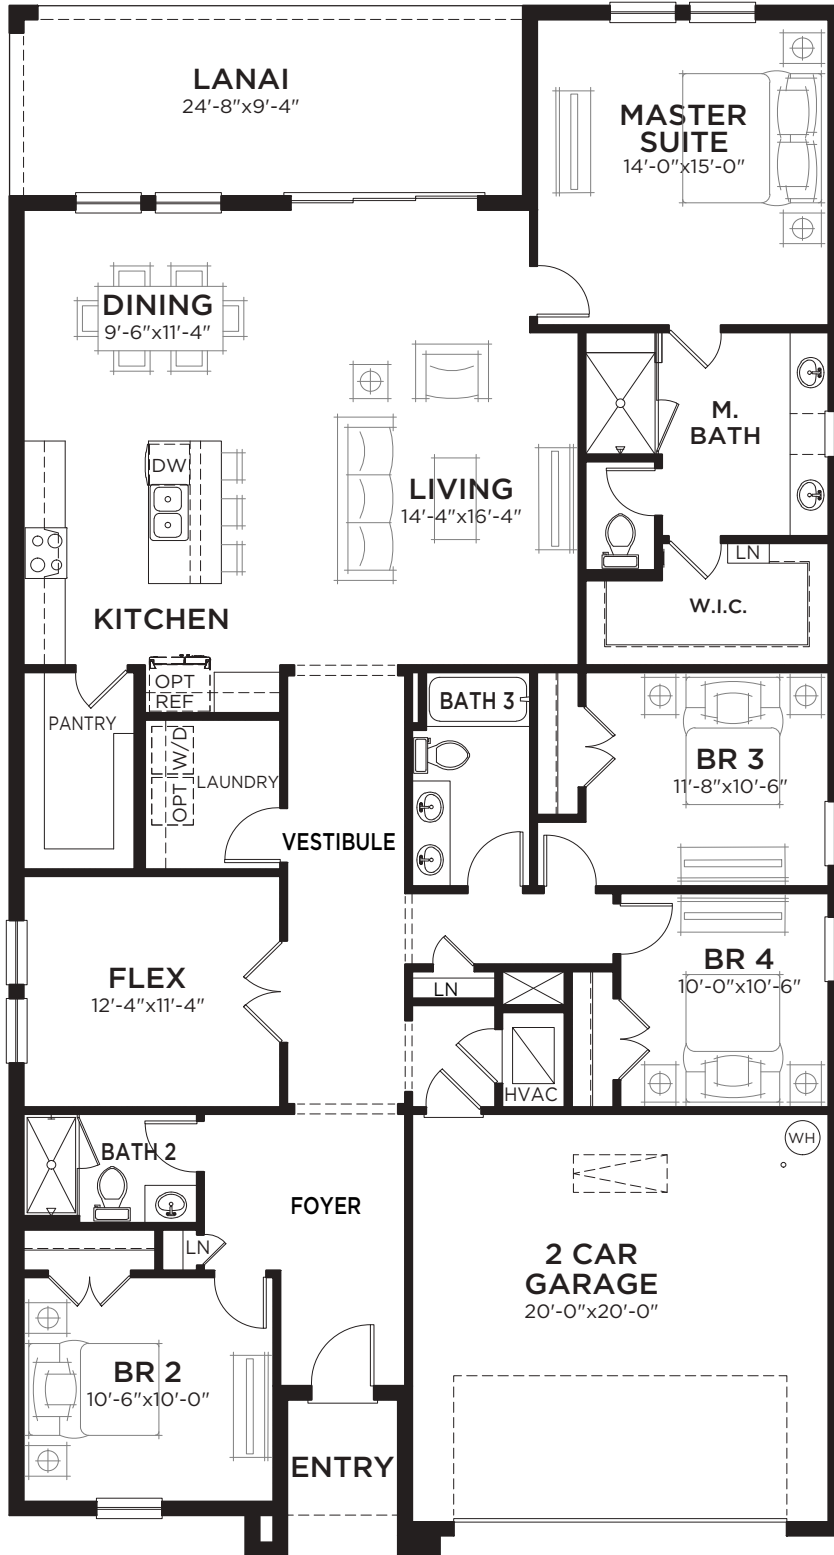

Mariposa

4 bed • 3 bath • 2 car | 2,289 sq. ft.

CASA *Fresca*
HOMES®

WHY NOT START FRESH?

Mariposa A
Color Scheme B19

Mariposa B
Color Scheme B18

Mariposa C
Color Scheme B08

Mariposa

4 bed • 3 bath • 2 car | 2,289 sq. ft.

WHY NOT START FRESH?

MAIN FLOOR PLAN

Area Schedule

| | |
|-------------------|----------------|
| Main Floor A/C | 2289 SF |
| 2 Car Garage | 432 SF |
| Lanai | 230 SF |
| Entry | 47 SF |
| Total Area | 2998 SF |