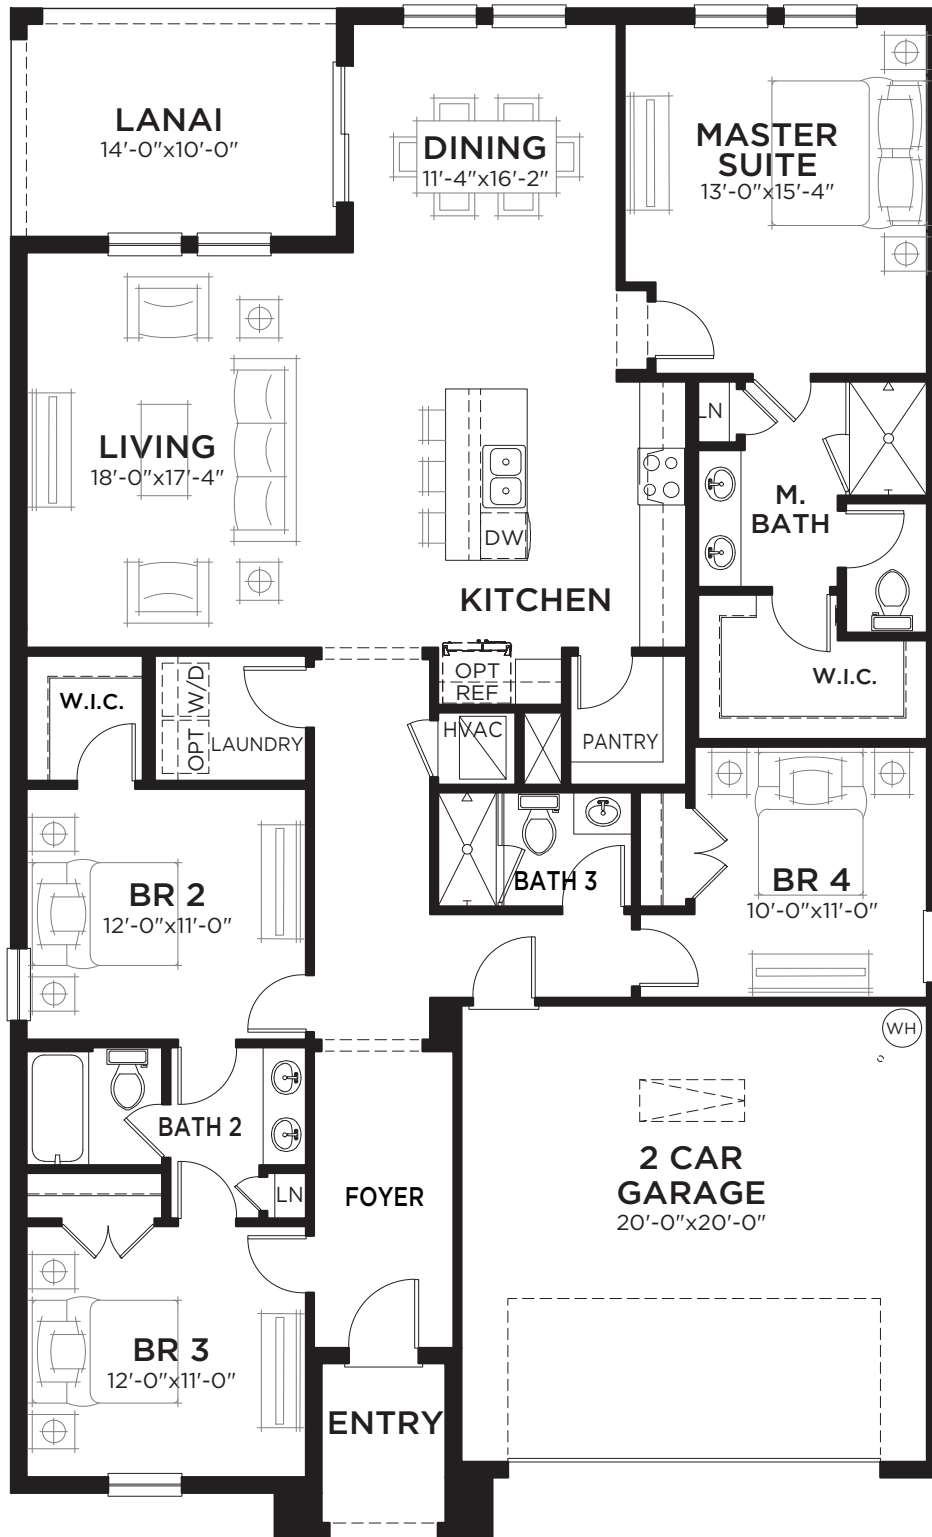

Calusa

4 bed • 3 bath • 2 car | 1,985 sq. ft.

CASA *Fresca*
HOMES®

WHY NOT START FRESH?

Calusa A

Calusa B

Calusa C

Calusa

4 bed • 3 bath • 2 car | 1,985 sq. ft.

WHY NOT START FRESH?

MAIN FLOOR PLAN

▲ 67'-0"
◀ 30'-0"

Area Schedule

Main Floor A/C	1985 SF
TOTAL A/C	1985 SF
2 Car Garage	430 SF
Lanai	140 SF
Entry	50 SF
Total Area	2605 SF