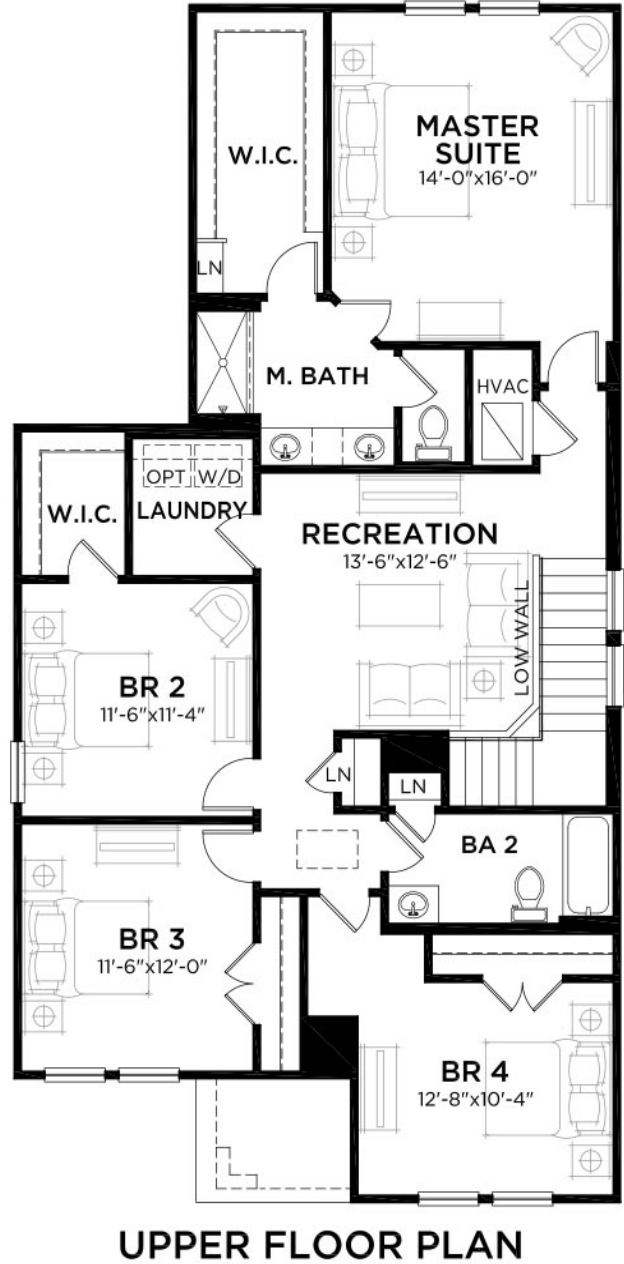

# Cascada

5 bed • 3 bath • 2 car | 2,423 sq. ft.

CASA *Fresca*  
HOMES®

WHY NOT START FRESH?

**Cascada A**  
Color Scheme 13

**Cascada B**  
Color Scheme 2

**Cascada C**  
Color Scheme 16

# Cascada

5 bed • 3 bath • 2 car | 2,423 sq. ft.

WHY NOT START FRESH?

**Area Schedule**

Main Floor A/C	1023 SF
Upper Floor A/C	1400 SF
<b>Total A/C</b>	<b>2423 SF</b>
2 Car Garage	441 SF
Entry	36 SF
<b>Total Area</b>	<b>2900 SF</b>