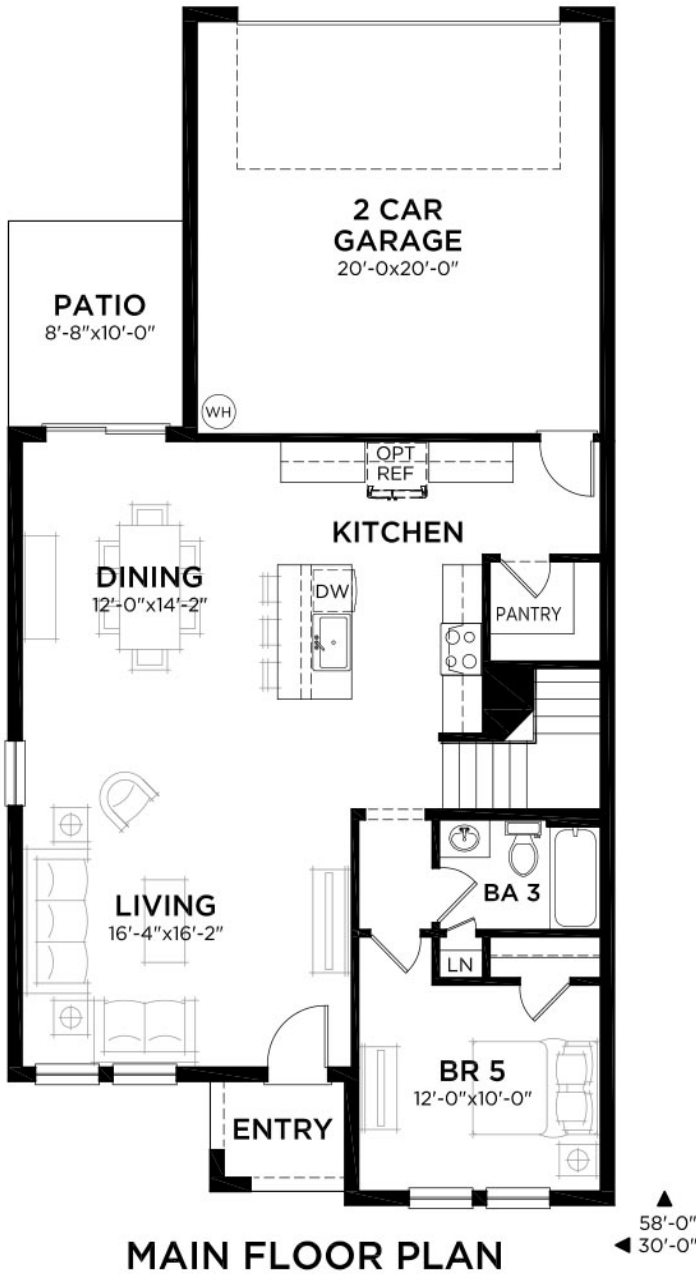

# Cascada

5 bed • 3 bath • 2 car | 2,423 sq. ft.

CASA *Fresca*  
HOMES®

WHY NOT START FRESH?

**Cascada A**  
Color Scheme 13

**Cascada B**  
Color Scheme 2

**Cascada C**  
Color Scheme 16

# Cascada

5 bed • 3 bath • 2 car | 2,423 sq. ft.

WHY NOT START FRESH?

**Area Schedule**

Main Floor A/C	1023 SF
Upper Floor A/C	1400 SF
<b>Total A/C</b>	<b>2423 SF</b>
2 Car Garage	441 SF
Entry	36 SF
<b>Total Area</b>	<b>2900 SF</b>