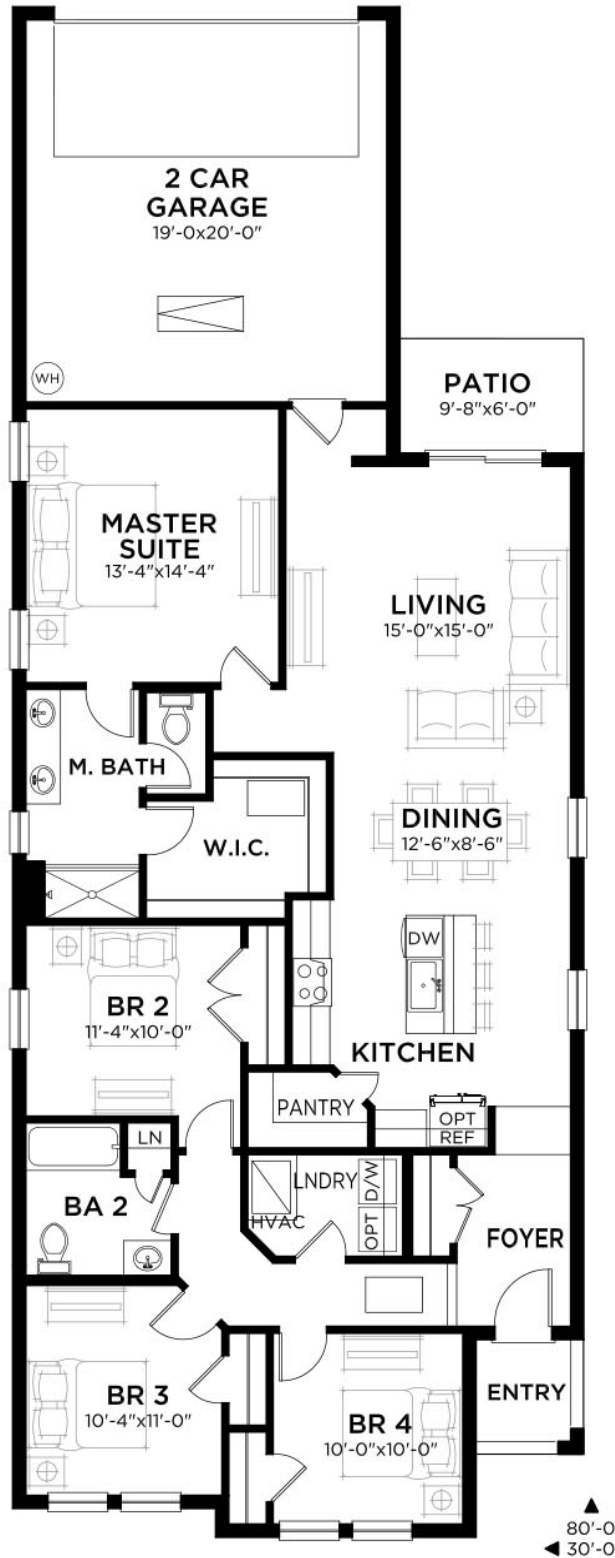

Océano

4 bed • 2 bath • 2 car | 1,680 sq. ft.

CASA *Fresca*
HOMES®

WHY NOT START FRESH?

Océano A
Color Scheme 1

Océano B
Color Scheme 12

Océano C
Color Scheme 8

Océano

4 bed • 2 bath • 2 car | 1,680 sq. ft.

WHY NOT START FRESH?

MAIN FLOOR PLAN

Area Schedule

| | |
|-------------------|----------------|
| Main Floor A/C | 1680 SF |
| Garage | 420 SF |
| Entry | 34 SF |
| Total Area | 2134 SF |