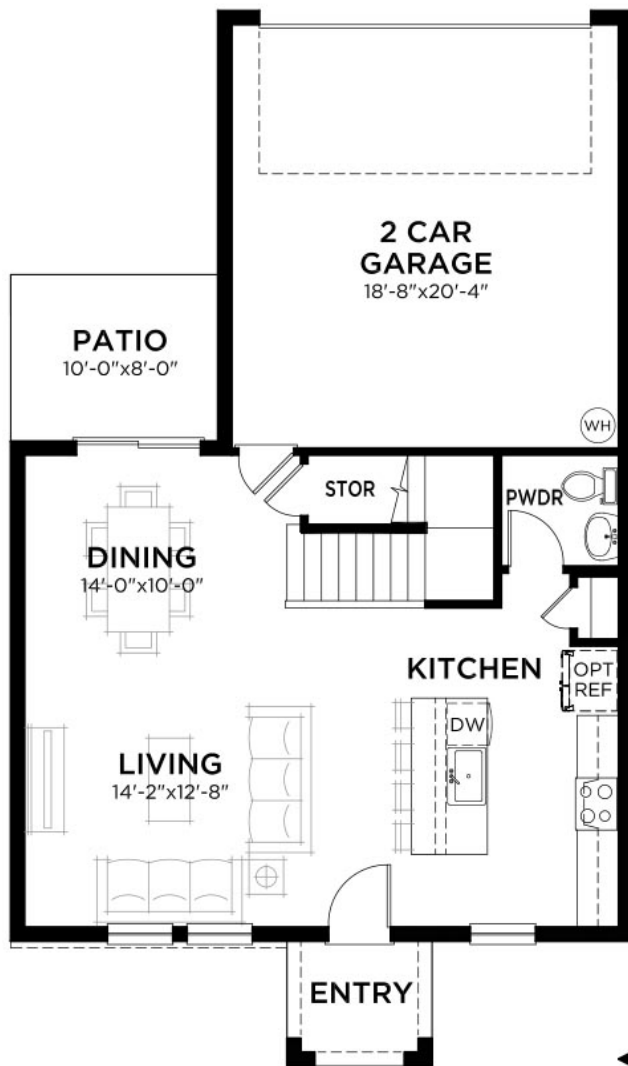

Lago

4 bed • 2.5 bath • 2 car | 1,794 sq. ft.

CASA *Fresca*
HOMES®

WHY NOT START FRESH?

Lago A
Color Scheme 6

Lago B
Color Scheme 17

Lago C
Color Scheme 3

Lago

4 bed • 2.5 bath • 2 car | 1,794 sq. ft.

WHY NOT START FRESH?

MAIN FLOOR PLAN

UPPER FLOOR PLAN

Area Schedule

Main Floor A/C	714 SF
Upper Floor A/C	1080 SF
Total A/C	1794 SF
2 Car Garage	420 SF
Entry	42 SF
Total Area	2256 SF