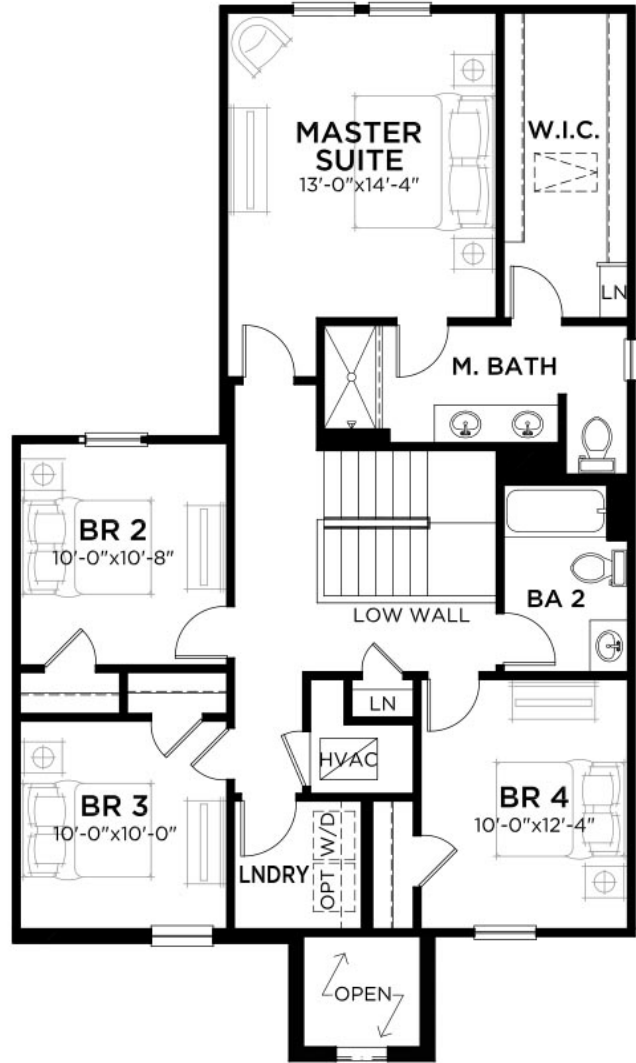

Lago

4 bed • 2.5 bath • 2 car | 1,794 sq. ft.

CASA *Fresca*
HOMES®

WHY NOT START FRESH?

Lago A
Color Scheme 6

Lago B
Color Scheme 17

Lago C
Color Scheme 3

Lago

4 bed • 2.5 bath • 2 car | 1,794 sq. ft.

WHY NOT START FRESH?

MAIN FLOOR PLAN

UPPER FLOOR PLAN

Area Schedule

Main Floor A/C	714 SF
Upper Floor A/C	1080 SF
Total A/C	1794 SF
2 Car Garage	420 SF
Entry	42 SF
Total Area	2256 SF