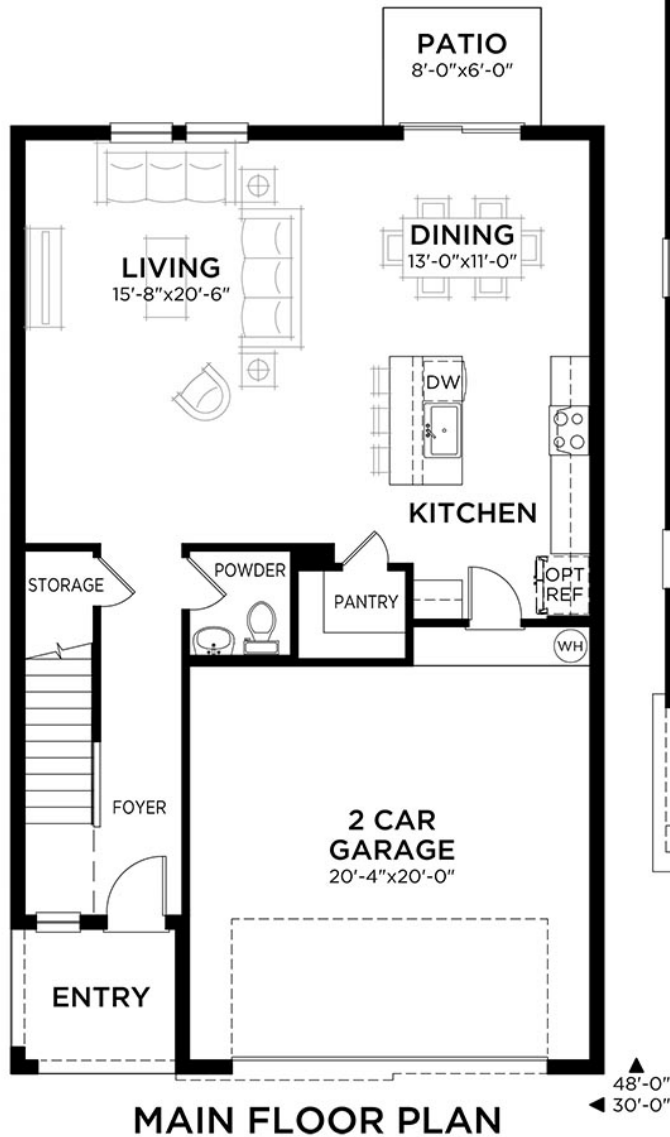

Azure

4 bed • 2.5 bath • 2 car | 2,226 sq. ft.

CASA *Fresca*
HOMES®

WHY NOT START FRESH?

Azure A

Azure B

Azure C

Azure

4 bed • 2.5 bath • 2 car | 2,226 sq. ft.

WHY NOT START FRESH?

Area Schedule

Main Floor A/C	921 SF
Upper Floor A/C	1305 SF
Total A/C	2226 SF
2 Car Garage	458 SF
Entry	61 SF
Total Area	2745 SF