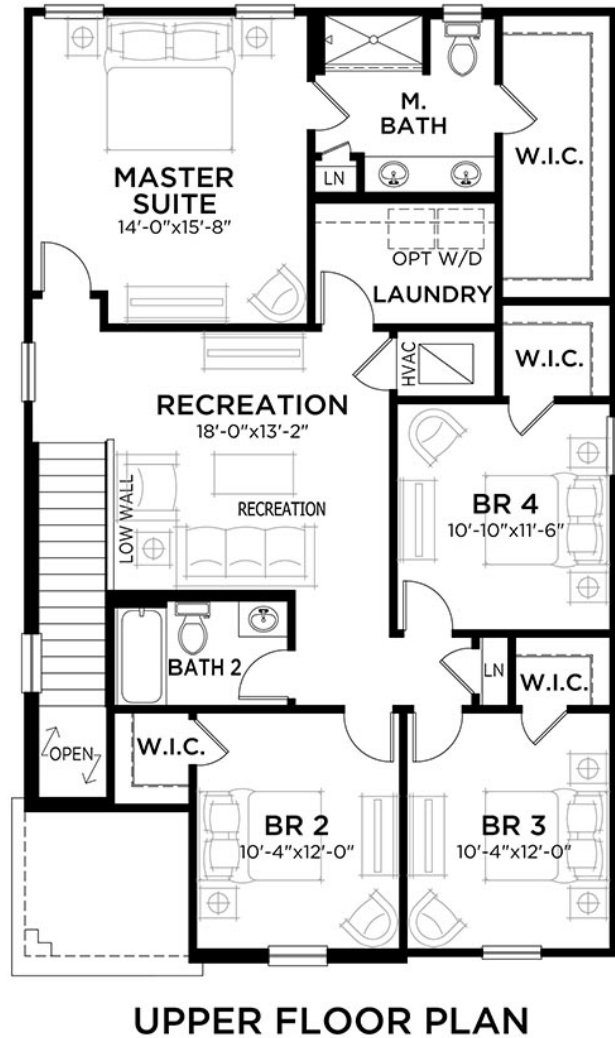

Azure

4 bed • 2.5 bath • 2 car | 2,226 sq. ft.

CASA *Fresca*
HOMES®

WHY NOT START FRESH?

Azure A

Azure B

Azure C

Azure

4 bed • 2.5 bath • 2 car | 2,226 sq. ft.

WHY NOT START FRESH?

Area Schedule

Main Floor A/C	921 SF
Upper Floor A/C	1305 SF
Total A/C	2226 SF
2 Car Garage	458 SF
Entry	61 SF
Total Area	2745 SF