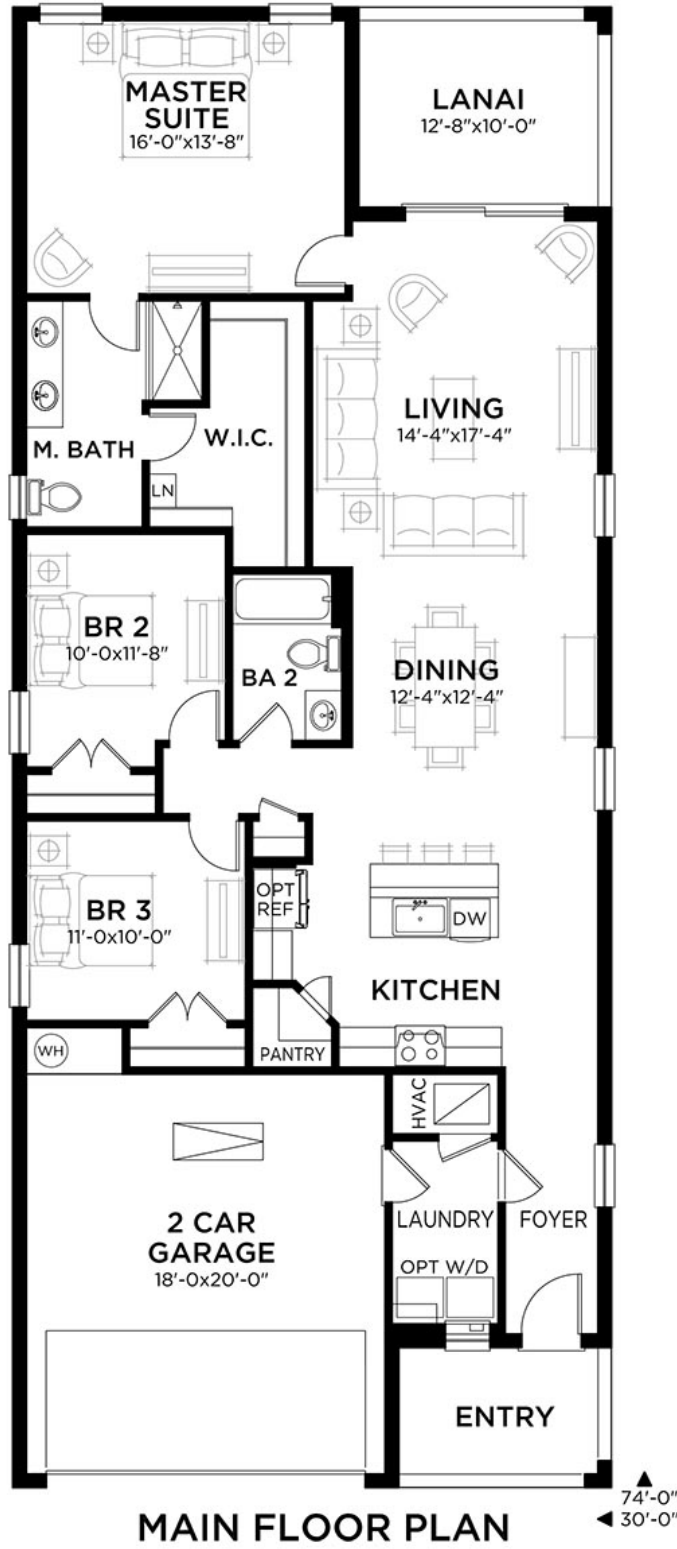

# Magenta

3 bed • 2 bath • 2 car | 1,615 sq. ft.

CASA *Fresca*  
HOMES®

WHY NOT START FRESH?

## Magenta A

## Magenta B

# Magenta

3 bed • 2 bath • 2 car | 1,615 sq. ft.

WHY NOT START FRESH?