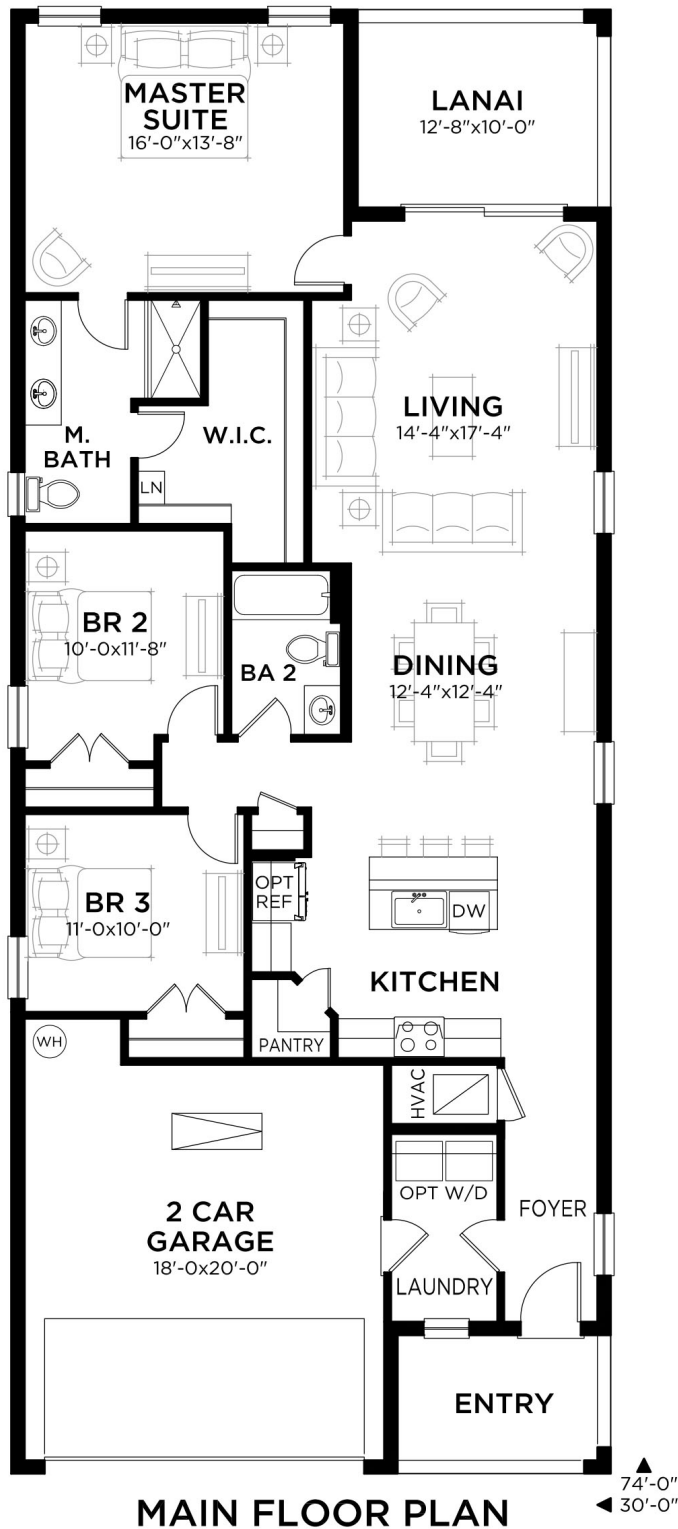

Magenta

3 bed • 2 bath • 2 car | 1,615 sq. ft.

CASA *Fresca*
HOMES®

WHY NOT START FRESH?

Magenta A
Color Scheme 6

Magenta B
Color Scheme 16

Magenta C
Color Scheme 14

Magenta

3 bed • 2 bath • 2 car | 1,615 sq. ft.

WHY NOT START FRESH?

Area Schedule

Main Floor A/C	1615 SF
Garage	403 SF
Lanai	127 SF
Entry	75 SF
Total Area	2220 SF