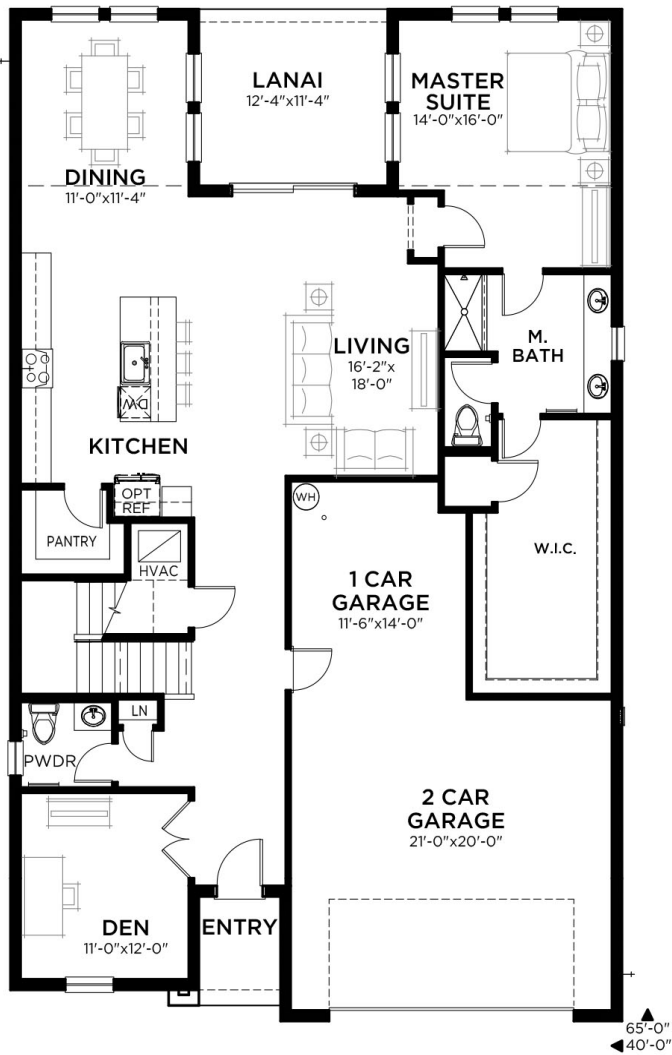

Mariana

6 bed • 3.5 bath • 3 car | 3,817 sq. ft.

CASA *Fresca*
HOMES®

WHY NOT START FRESH?

Mariana A
Color Scheme 2

Mariana B
Color Scheme 15

Mariana C
Color Scheme 6

Mariana

6 bed • 3.5 bath • 3 car | 3,817 sq. ft.

WHY NOT START FRESH?

MAIN FLOOR PLAN

UPPER FLOOR PLAN

Area Schedule

Main Floor A/C	1782 SF
Upper Floor A/C	2035 SF
Total A/C	3817 SF
2 Car Garage	610 SF
Lanai	140 SF
Entry	39 SF
Total Area	4606 SF