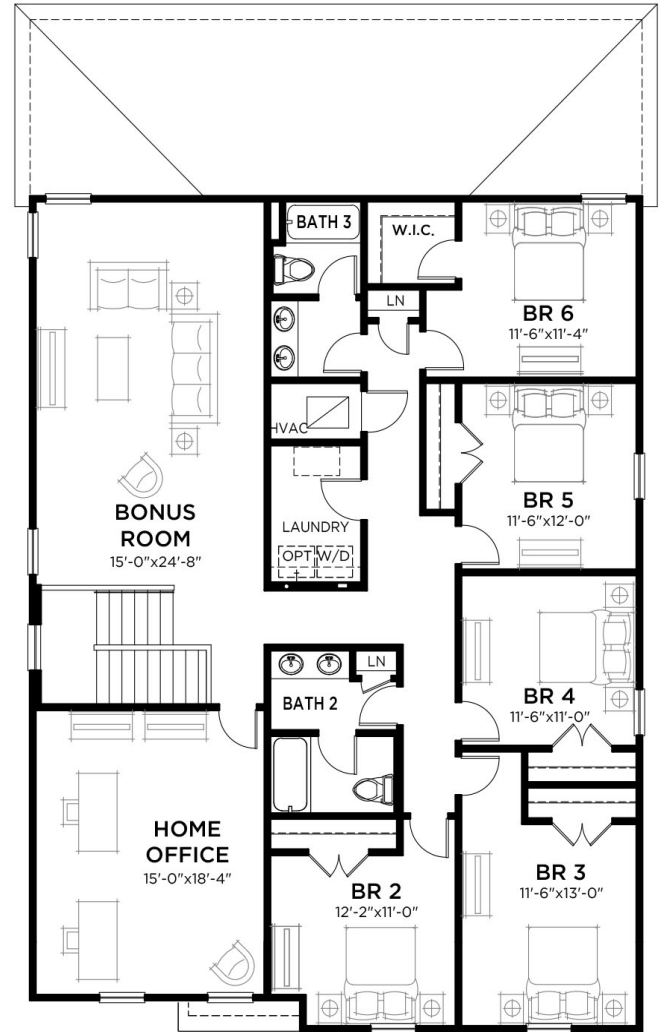

Mariana

6 bed • 3.5 bath • 3 car | 3,817 sq. ft.

CASA *Fresca*
HOMES®

WHY NOT START FRESH?

Mariana A
Color Scheme 2

Mariana B
Color Scheme 15

Mariana C
Color Scheme 6

Mariana

6 bed • 3.5 bath • 3 car | 3,817 sq. ft.

WHY NOT START FRESH?

MAIN FLOOR PLAN

UPPER FLOOR PLAN

Area Schedule

Main Floor A/C	1782 SF
Upper Floor A/C	2035 SF
Total A/C	3817 SF
2 Car Garage	610 SF
Lanai	140 SF
Entry	39 SF
Total Area	4606 SF