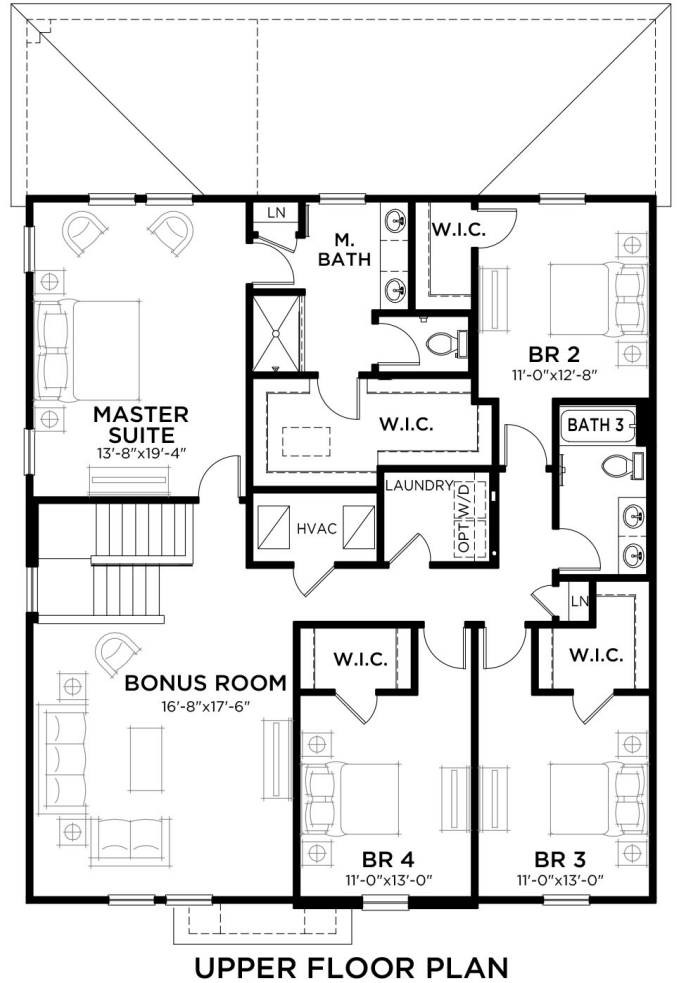

Gabriela

5 bed • 3.5 bath • 3 car | 3,182 sq. ft.

CASA *Fresca*
HOMES®

WHY NOT START FRESH?

Gabriela A
Color Scheme 8

Gabriela B
Color Scheme 17

Gabriela C
Color Scheme 9

Gabriela

5 bed • 3.5 bath • 3 car | 3,182 sq. ft.

WHY NOT START FRESH?

Main Floor A/C	1433 SF
Upper Floor A/C	1749 SF
Total A/C	3182 SF
3 Car Garage	646 SF
Entry	40 SF
Lanai	166 SF
Total Area	4034 SF