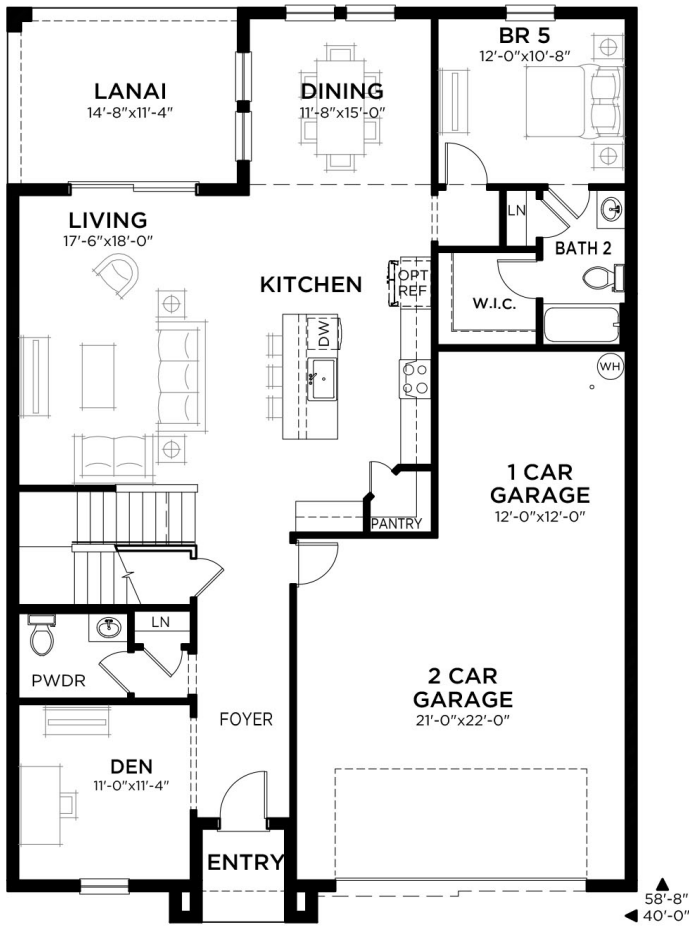

Gabriela

5 bed • 3.5 bath • 3 car | 3,182 sq. ft.

CASA *Fresca*
HOMES®

WHY NOT START FRESH?

Gabriela A
Color Scheme 8

Gabriela B
Color Scheme 17

Gabriela C
Color Scheme 9

Gabriela

5 bed • 3.5 bath • 3 car | 3,182 sq. ft.

WHY NOT START FRESH?

Main Floor A/C	1433 SF
Upper Floor A/C	1749 SF
Total A/C	3182 SF
3 Car Garage	646 SF
Entry	40 SF
Lanai	166 SF
Total Area	4034 SF