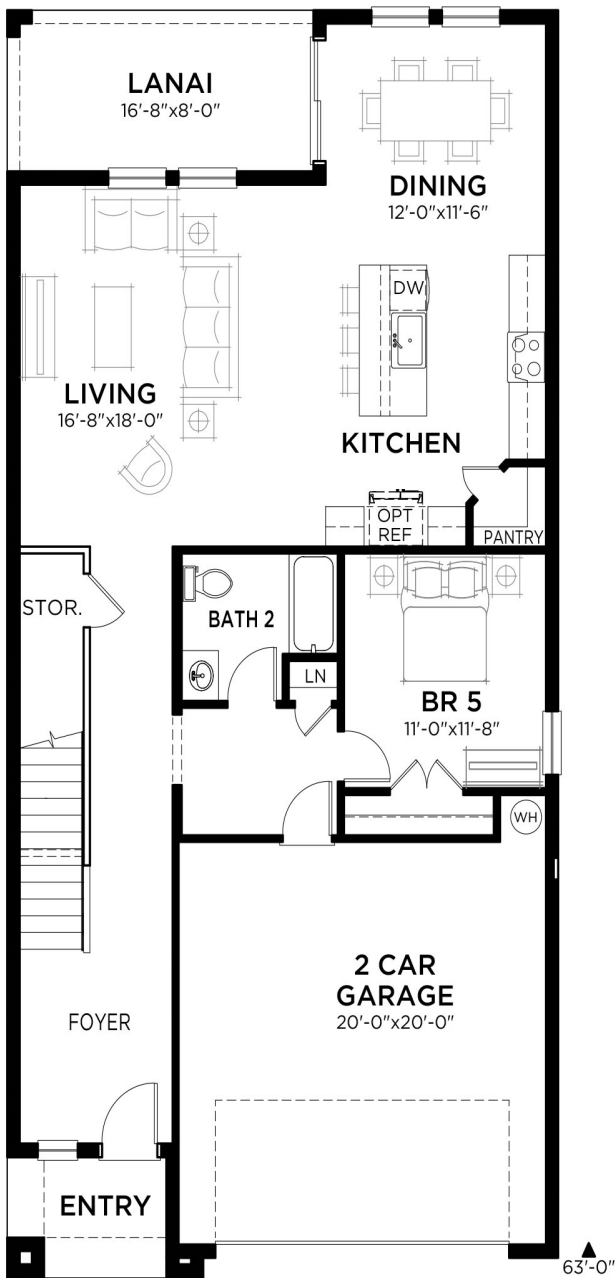

Valencia

5 bed • 3 bath • 2 car | 3,011 sq. ft.

CASA *Fresca*
HOMES®

WHY NOT START FRESH?

Valencia A
Color Scheme 12

Valencia B
Color Scheme 5

Valencia C
Color Scheme 8

Valencia

5 bed • 3 bath • 2 car | 3,011 sq. ft.

WHY NOT START FRESH?

MAIN FLOOR PLAN

UPPER FLOOR PLAN

Area Schedule

Main Floor A/C	1246 SF
Upper Floor A/C	1765 SF
Total A/C	3011 SF
2 Car Garage	438 SF
Lanai	133 SF
Entry	54 SF
Total Area	3636 SF