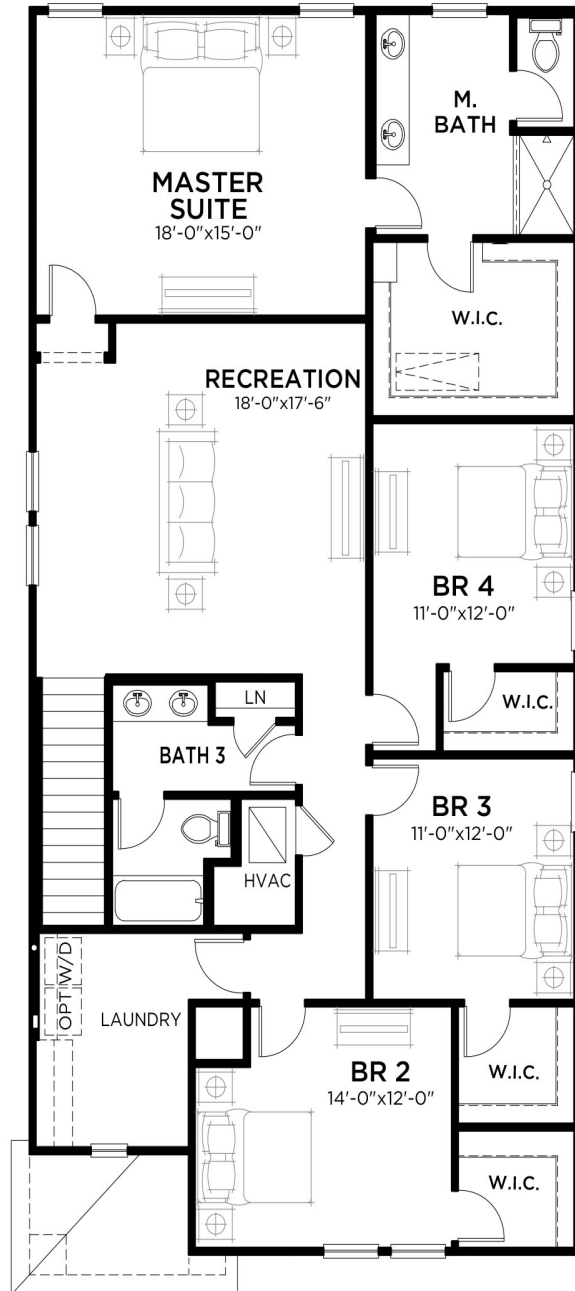

Valencia

5 bed • 3 bath • 2 car | 3,011 sq. ft.

CASA *Fresca*
HOMES®

WHY NOT START FRESH?

Valencia A
Color Scheme 12

Valencia B
Color Scheme 5

Valencia C
Color Scheme 8

Valencia

5 bed • 3 bath • 2 car | 3,011 sq. ft.

WHY NOT START FRESH?

MAIN FLOOR PLAN

UPPER FLOOR PLAN

Area Schedule

Main Floor A/C	1246 SF
Upper Floor A/C	1765 SF
Total A/C	3011 SF
2 Car Garage	438 SF
Lanai	133 SF
Entry	54 SF
Total Area	3636 SF