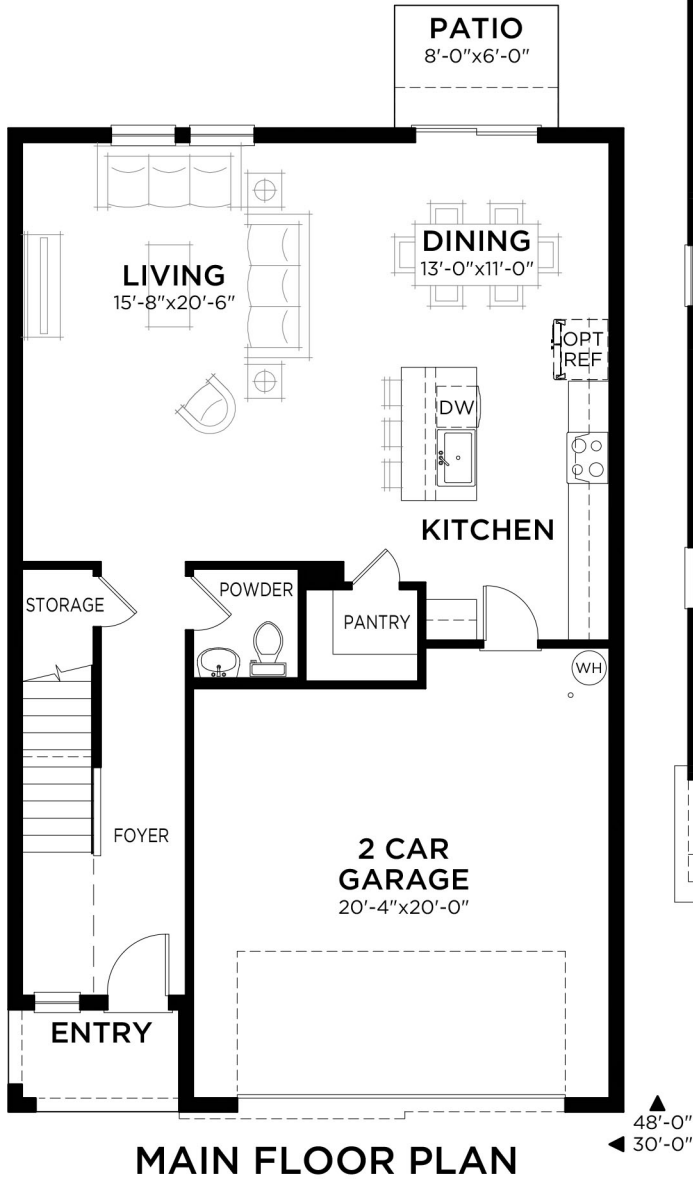

Marbella

4 bed • 2.5 bath • 2 car | 2,257 sq. ft.

CASA *Fresca*
HOMES®

WHY NOT START FRESH?

Marbella A
Color Scheme 3

Marbella B
Color Scheme 16

Marbella C
Color Scheme 7

Marbella

4 bed • 2.5 bath • 2 car | 2,257 sq. ft.

WHY NOT START FRESH?

Area Schedule

Main Floor A/C	942 SF
Upper Floor A/C	1315 SF
Total A/C	2257 SF
2 Car Garage	457 SF
Entry	42 SF
Total Area	2756 SF