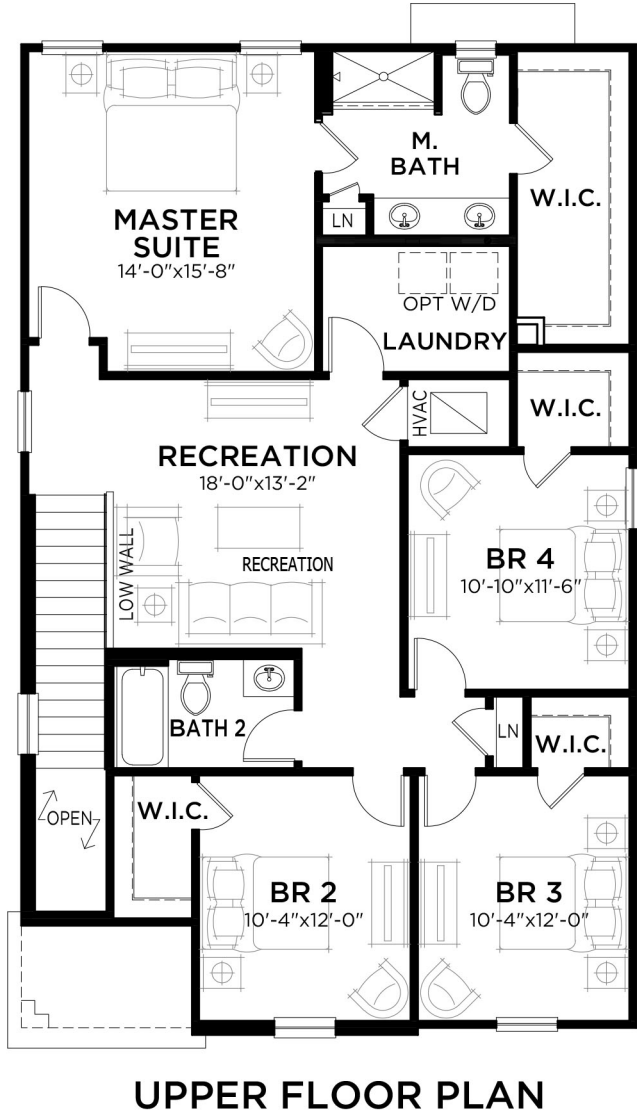

Marbella

4 bed • 2.5 bath • 2 car | 2,257 sq. ft.

CASA *Fresca*
HOMES®

WHY NOT START FRESH?

Marbella A
Color Scheme 3

Marbella B
Color Scheme 16

Marbella C
Color Scheme 7

Marbella

4 bed • 2.5 bath • 2 car | 2,257 sq. ft.

WHY NOT START FRESH?

Area Schedule

Main Floor A/C	942 SF
Upper Floor A/C	1315 SF
Total A/C	2257 SF
2 Car Garage	457 SF
Entry	42 SF
Total Area	2756 SF