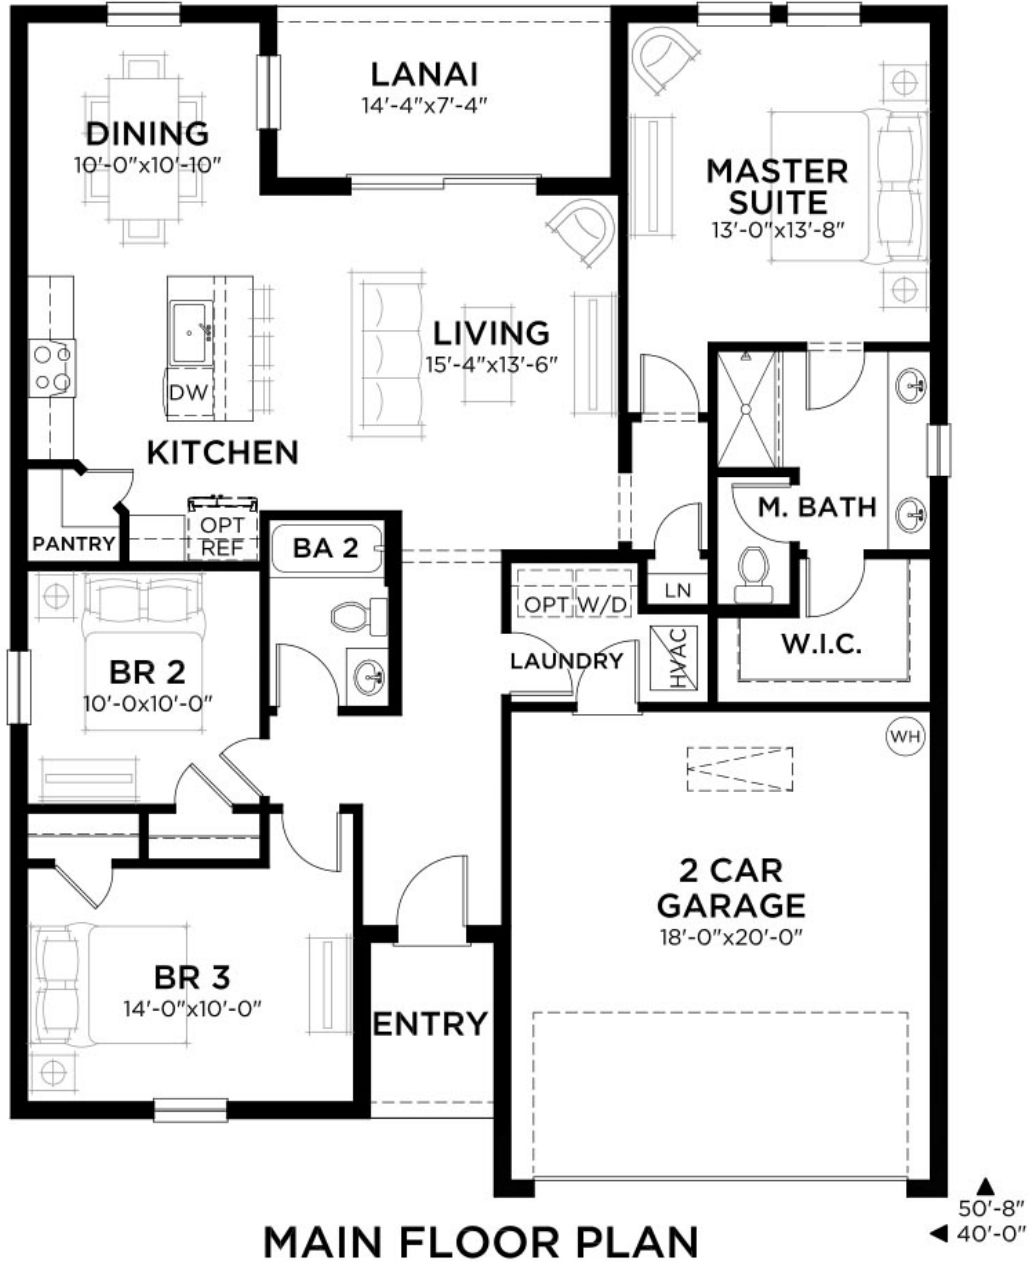

Adora

3 bed • 2 bath • 2 car | 1,420 sq. ft.

CASA *Fresca*
HOMES®

WHY NOT START FRESH?

Adora A
Color Scheme 8

Adora B
Color Scheme 11

Adora C
Color Scheme 17

Adora

3 bed • 2 bath • 2 car | 1,420 sq. ft.

WHY NOT START FRESH?

MAIN FLOOR PLAN

Area Schedule

Main Floor A/C	1420 SF
Garage	395 SF
Lanai	105 SF
Entry	40 SF
Total Area	1960 SF