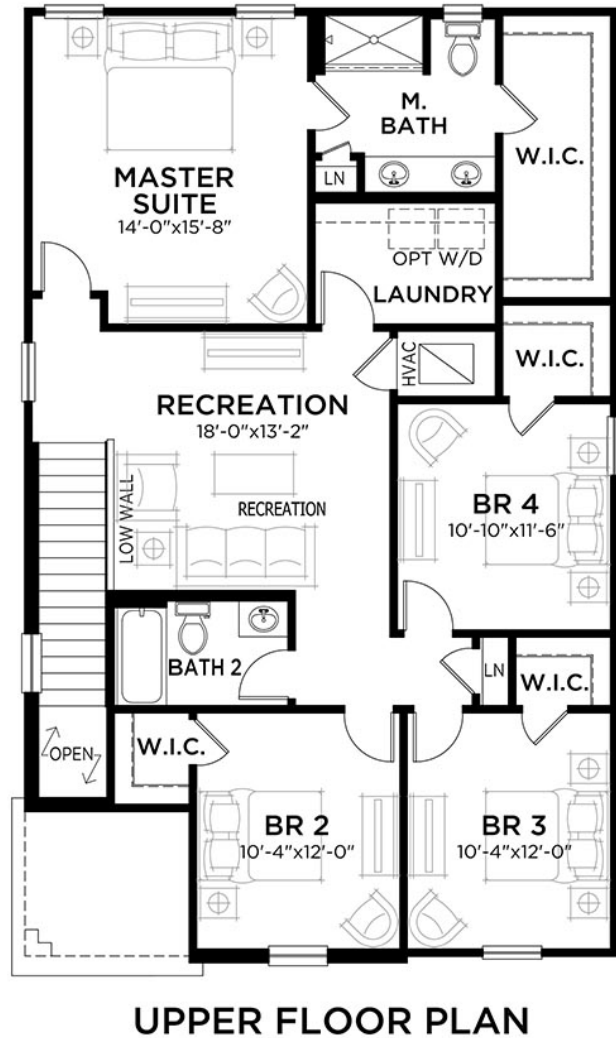

Azure

4 bed • 2.5 bath • 2 car | 2,226 sq. ft.

CASA *Fresca*
HOMES®

WHY NOT START FRESH?

Azure A
Color Scheme 12

Azure B
Color Scheme 10

Azure C
Color Scheme 1

Azure

4 bed • 2.5 bath • 2 car | 2,226 sq. ft.

WHY NOT START FRESH?

Area Schedule

Main Floor A/C	921 SF
Upper Floor A/C	1305 SF
Total A/C	2226 SF
2 Car Garage	458 SF
Entry	61 SF
Total Area	2745 SF