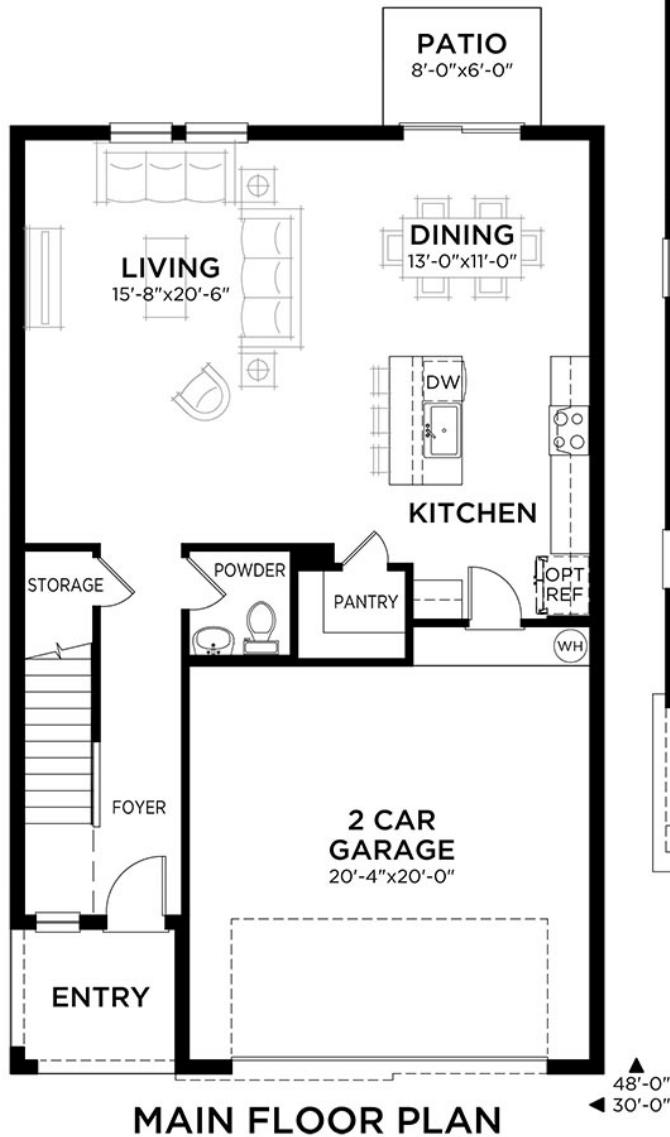

Azure

4 bed • 2.5 bath • 2 car | 2,226 sq. ft.

CASA *Fresca*
HOMES®

WHY NOT START FRESH?

Azure A
Color Scheme 12

Azure B
Color Scheme 10

Azure C
Color Scheme 1

Azure

4 bed • 2.5 bath • 2 car | 2,226 sq. ft.

WHY NOT START FRESH?

Area Schedule

Main Floor A/C	921 SF
Upper Floor A/C	1305 SF
Total A/C	2226 SF
2 Car Garage	458 SF
Entry	61 SF
Total Area	2745 SF