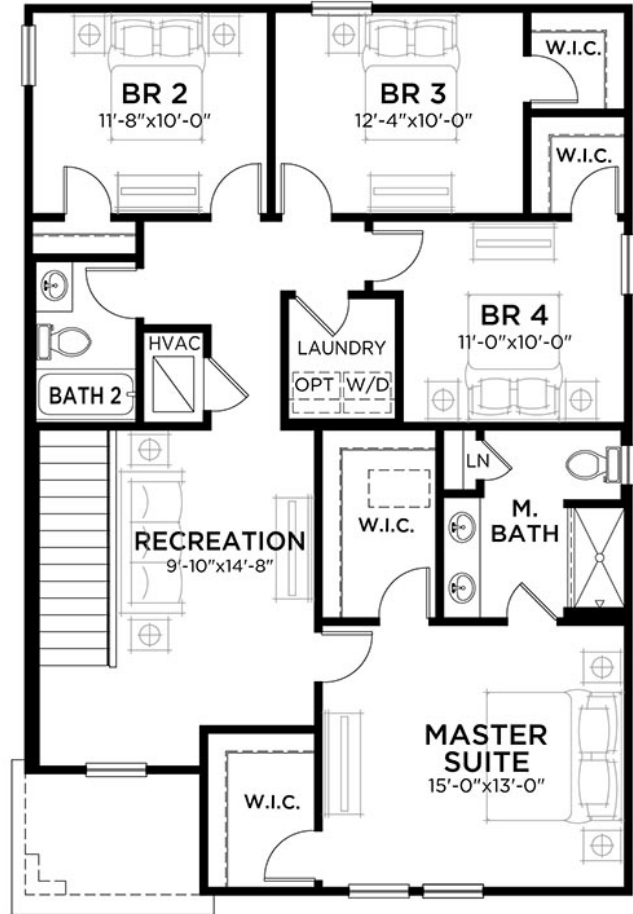

# Turquesa

4 bed • 2.5 bath • 2 car | 2,038 sq. ft.

CASA *Fresca*  
HOMES®

WHY NOT START FRESH?

**Turquesa A**  
Color Scheme 11

**Turquesa B**  
Color Scheme 5

**Turquesa C**  
Color Scheme 13

# Turquesa

4 bed • 2.5 bath • 2 car | 2,038 sq. ft.

WHY NOT START FRESH?

### Area Schedule

Main Floor A/C	819 SF
Upper Floor A/C	1219 SF
<b>Total A/C</b>	<b>2038 SF</b>
2 Car Garage	449 SF
Entry	52 SF
<b>Total Area</b>	<b>2539 SF</b>