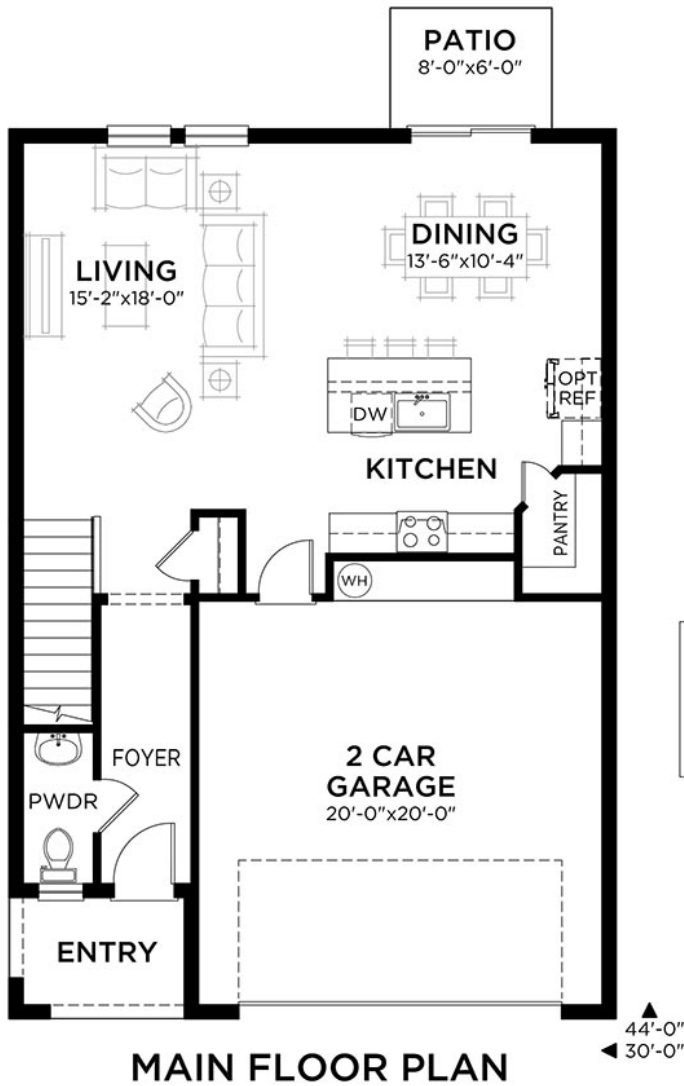

# Turquesa

4 bed • 2.5 bath • 2 car | 2,038 sq. ft.

CASA *Fresca*  
HOMES®

WHY NOT START FRESH?

**Turquesa A**  
Color Scheme 11

**Turquesa B**  
Color Scheme 5

**Turquesa C**  
Color Scheme 13

# Turquesa

4 bed • 2.5 bath • 2 car | 2,038 sq. ft.

WHY NOT START FRESH?

### Area Schedule

Main Floor A/C	819 SF
Upper Floor A/C	1219 SF
<b>Total A/C</b>	<b>2038 SF</b>
2 Car Garage	449 SF
Entry	52 SF
<b>Total Area</b>	<b>2539 SF</b>