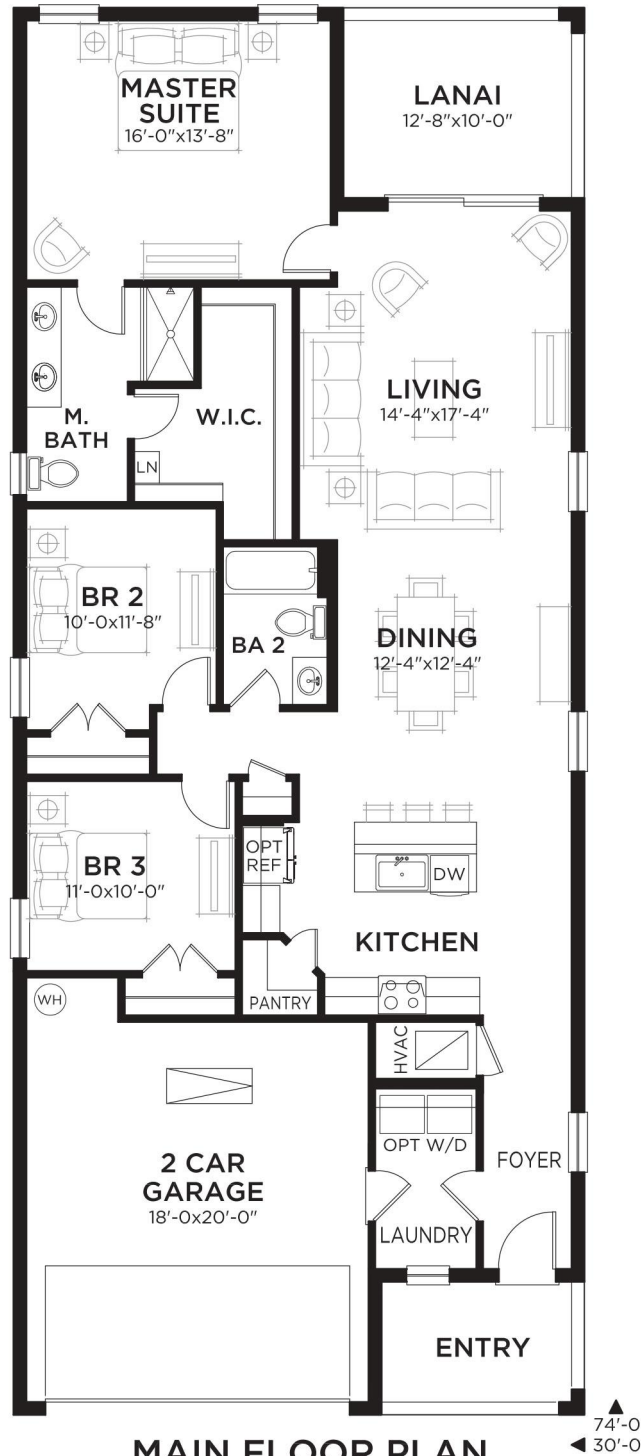

Magenta

3 bed • 2 bath • 2 car | 1,615 sq. ft.

CASA *Fresca*
HOMES®

WHY NOT START FRESH?

Magenta A
Color Scheme 6

Magenta B
Color Scheme 16

Magenta C
Color Scheme 14

Magenta

3 bed • 2 bath • 2 car | 1,615 sq. ft.

WHY NOT START FRESH?

Area Schedule

Main Floor A/C	1615 SF
Garage	403 SF
Lanai	127 SF
Entry	75 SF
Total Area	2220 SF