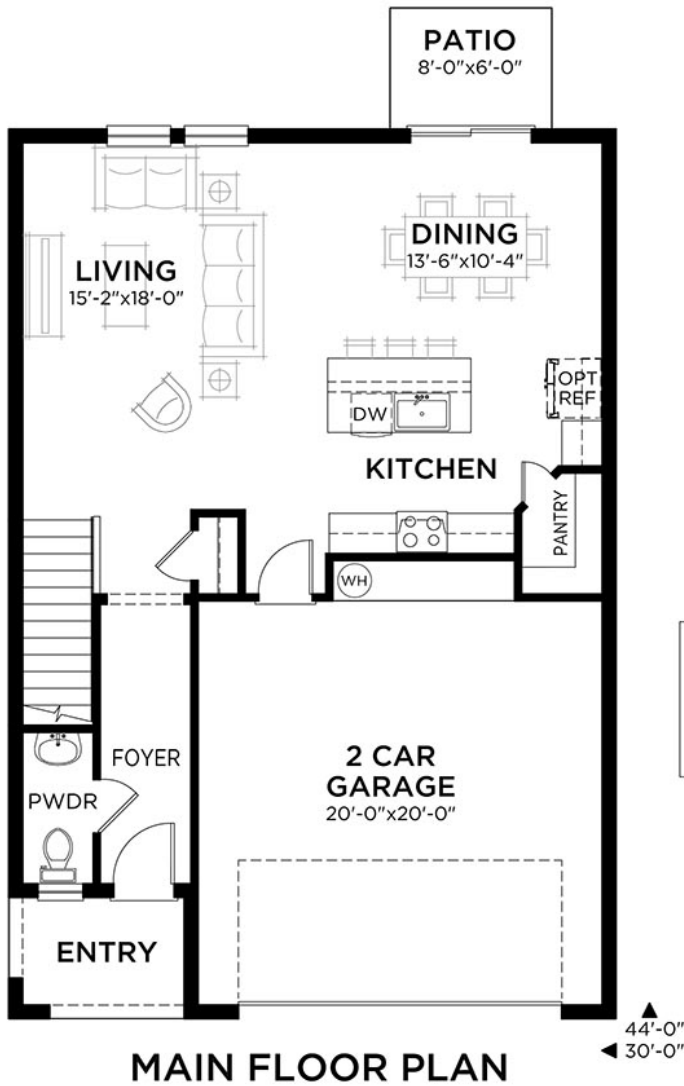

## Turquesa B

# Turquesa

4 bed • 2.5 bath • 2 car | 2,038 sq. ft.

WHY NOT START FRESH?