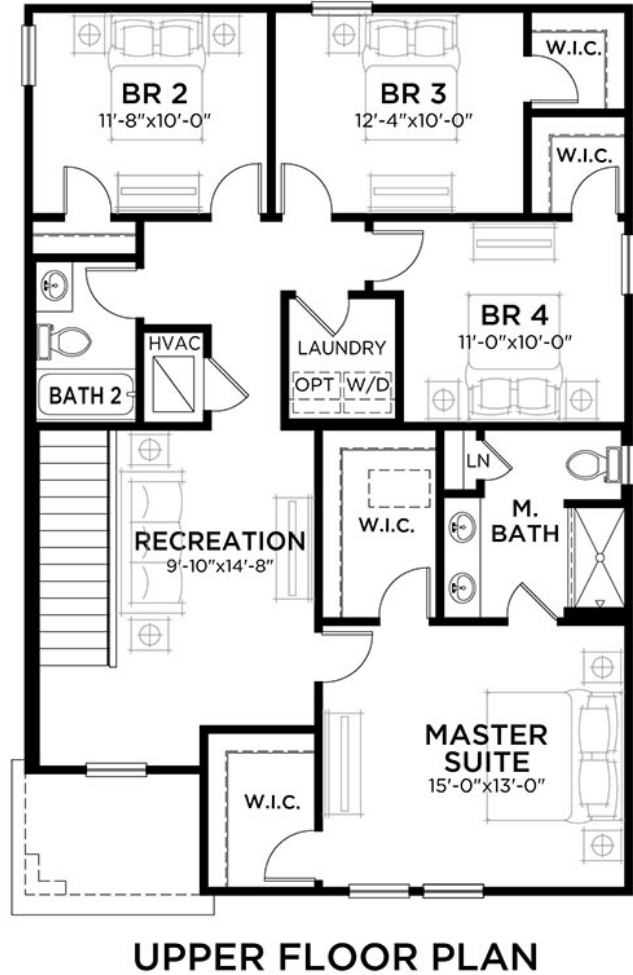

## Turquesa B

# Turquesa

4 bed • 2.5 bath • 2 car | 2,038 sq. ft.

WHY NOT START FRESH?

### Area Schedule

Main Floor A/C	819 SF
Upper Floor A/C	1219 SF
Total A/C	2038 SF
2 Car Garage	449 SF
Entry	52 SF
Total Area	2539 SF