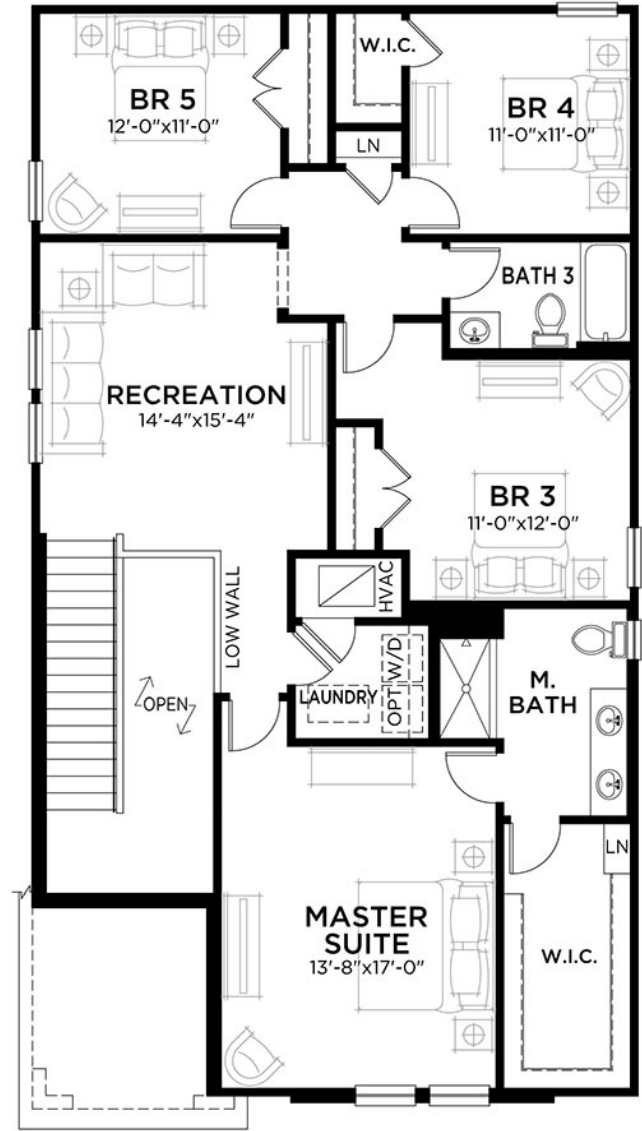

# Indigo

5 bed • 3 bath • 2 car | 2,471 sq. ft.

CASA *Fresca*  
HOMES®

WHY NOT START FRESH?

**Indigo A**  
Color Scheme 17

**Indigo B**  
Color Scheme 15

**Indigo C**  
Color Scheme 4

# Indigo

5 bed • 3 bath • 2 car | 2,471 sq. ft.

WHY NOT START FRESH?

54'-8"  
30'-0"

MAIN FLOOR PLAN

UPPER FLOOR PLAN

**Area Schedule**

Main Floor A/C	1085 SF
Upper Floor A/C	1386 SF
<b>Total A/C</b>	<b>2471 SF</b>
2 Car Garage	454 SF
Entry	88 SF
<b>Total Area</b>	<b>3013 SF</b>