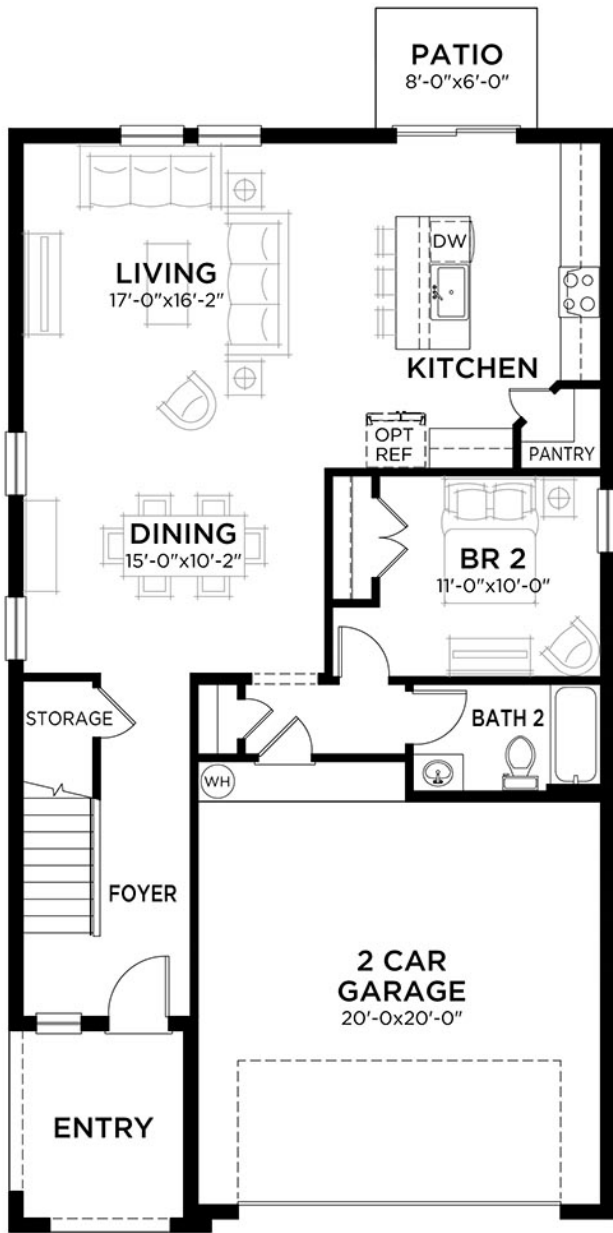

# Indigo

5 bed • 3 bath • 2 car | 2,471 sq. ft.

CASA *Fresca*  
HOMES®

WHY NOT START FRESH?

**Indigo A**  
Color Scheme 17

**Indigo B**  
Color Scheme 15

**Indigo C**  
Color Scheme 4

# Indigo

5 bed • 3 bath • 2 car | 2,471 sq. ft.

WHY NOT START FRESH?

54'-8"  
30'-0"

MAIN FLOOR PLAN

UPPER FLOOR PLAN

**Area Schedule**

Main Floor A/C	1085 SF
Upper Floor A/C	1386 SF
<b>Total A/C</b>	<b>2471 SF</b>
2 Car Garage	454 SF
Entry	88 SF
<b>Total Area</b>	<b>3013 SF</b>