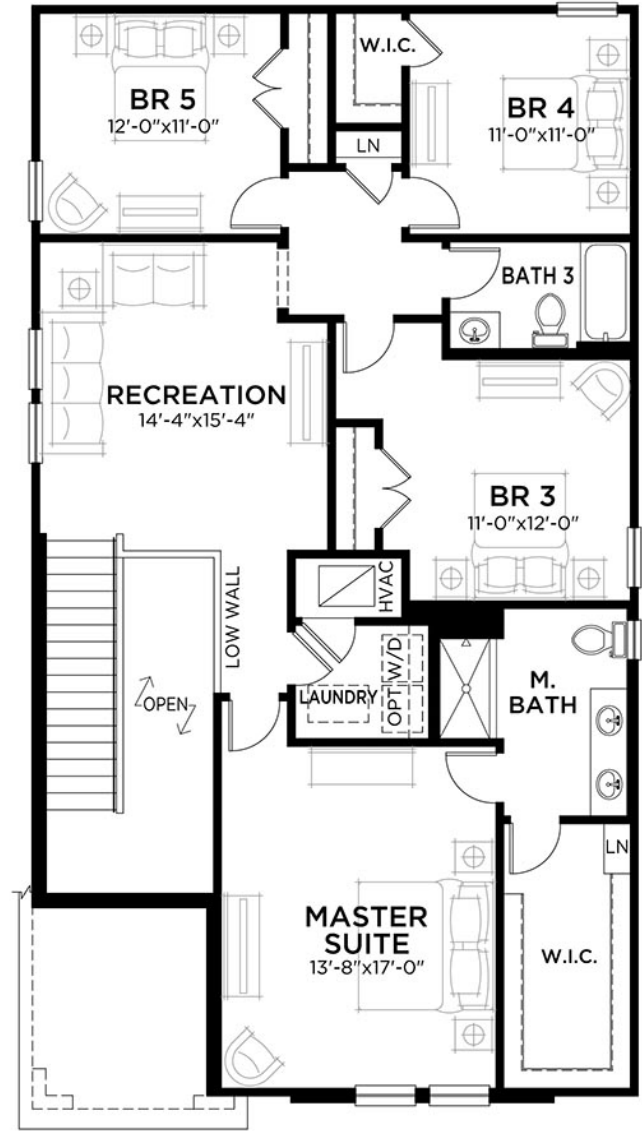

## Indigo B

## Indigo C

# Indigo

5 bed • 3 bath • 2 car | 2,471 sq. ft.

WHY NOT START FRESH?

MAIN FLOOR PLAN

UPPER FLOOR PLAN

**Area Schedule**

Main Floor A/C	1085 SF
Upper Floor A/C	1386 SF
<b>Total A/C</b>	<b>2471 SF</b>
2 Car Garage	454 SF
Entry	88 SF
<b>Total Area</b>	<b>3013 SF</b>