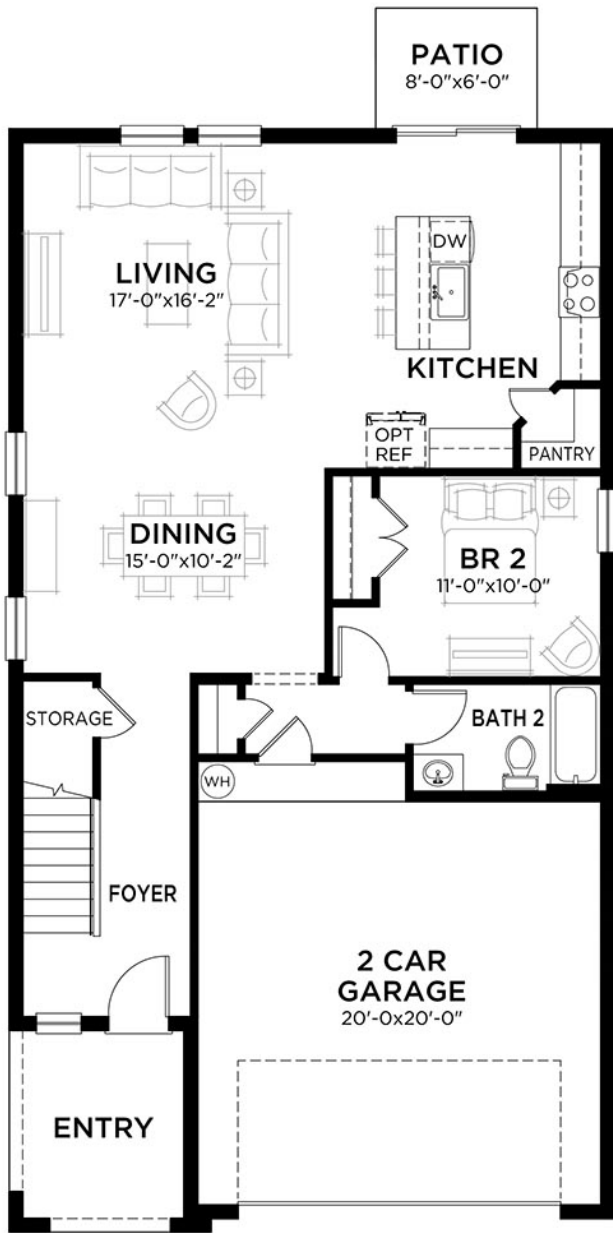

## Indigo B

# Indigo

5 bed • 3 bath • 2 car | 2,471 sq. ft.

WHY NOT START FRESH?

MAIN FLOOR PLAN

UPPER FLOOR PLAN

**Area Schedule**

Main Floor A/C	1085 SF
Upper Floor A/C	1386 SF
<b>Total A/C</b>	<b>2471 SF</b>
2 Car Garage	454 SF
Entry	88 SF
<b>Total Area</b>	<b>3013 SF</b>