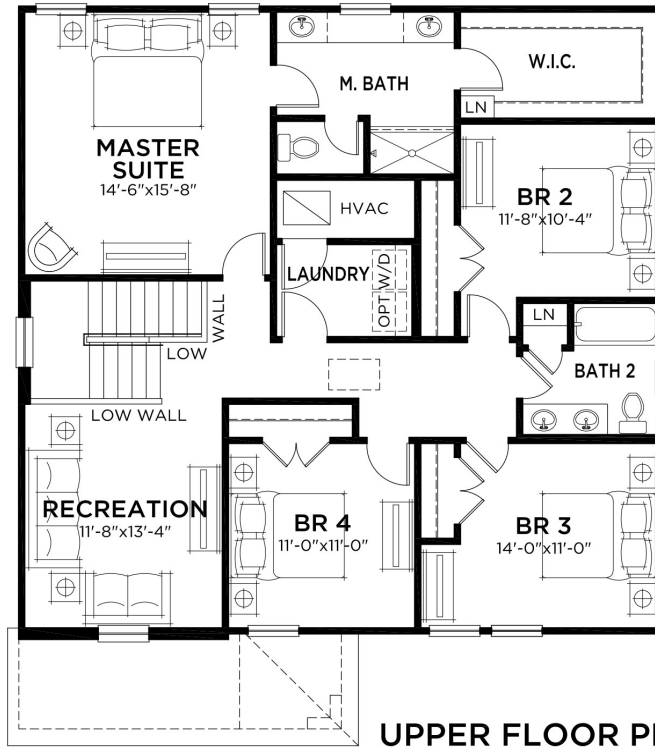

Lucia

5 bed • 3 bath • 2 car | 2,420 sq. ft.

CASA *Fresca*
HOMES®

WHY NOT START FRESH?

Lucia A
Color Scheme 4

Lucia B
Color Scheme 13

Lucia C
Color Scheme 5

Lucía

5 bed • 3 bath • 2 car | 2,420 sq. ft.

WHY NOT START FRESH?

UPPER FLOOR PLAN

MAIN FLOOR PLAN

Area Schedule

Main Floor A/C	1065 SF
Upper Floor A/C	1355 SF
Total A/C	2420 SF
2 Car Garage	427 SF
Entry	34 SF
Total Area	2881 SF