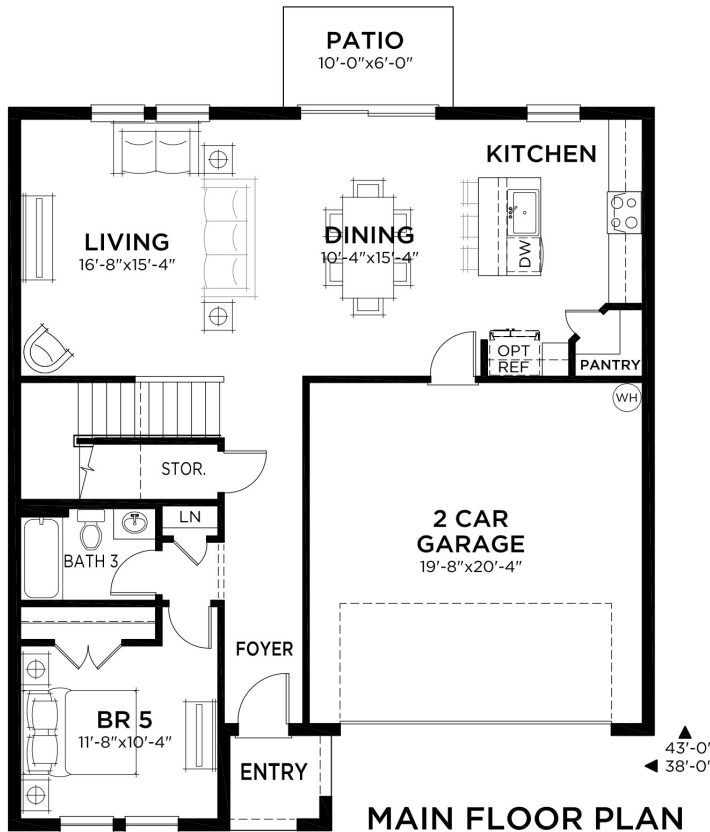

Lucia

5 bed • 3 bath • 2 car | 2,420 sq. ft.

CASA *Fresca*
HOMES®

WHY NOT START FRESH?

Lucia A
Color Scheme 4

Lucia B
Color Scheme 13

Lucia C
Color Scheme 5

Lucía

5 bed • 3 bath • 2 car | 2,420 sq. ft.

WHY NOT START FRESH?

UPPER FLOOR PLAN

MAIN FLOOR PLAN

Area Schedule

Main Floor A/C	1065 SF
Upper Floor A/C	1355 SF
Total A/C	2420 SF
2 Car Garage	427 SF
Entry	34 SF
Total Area	2881 SF