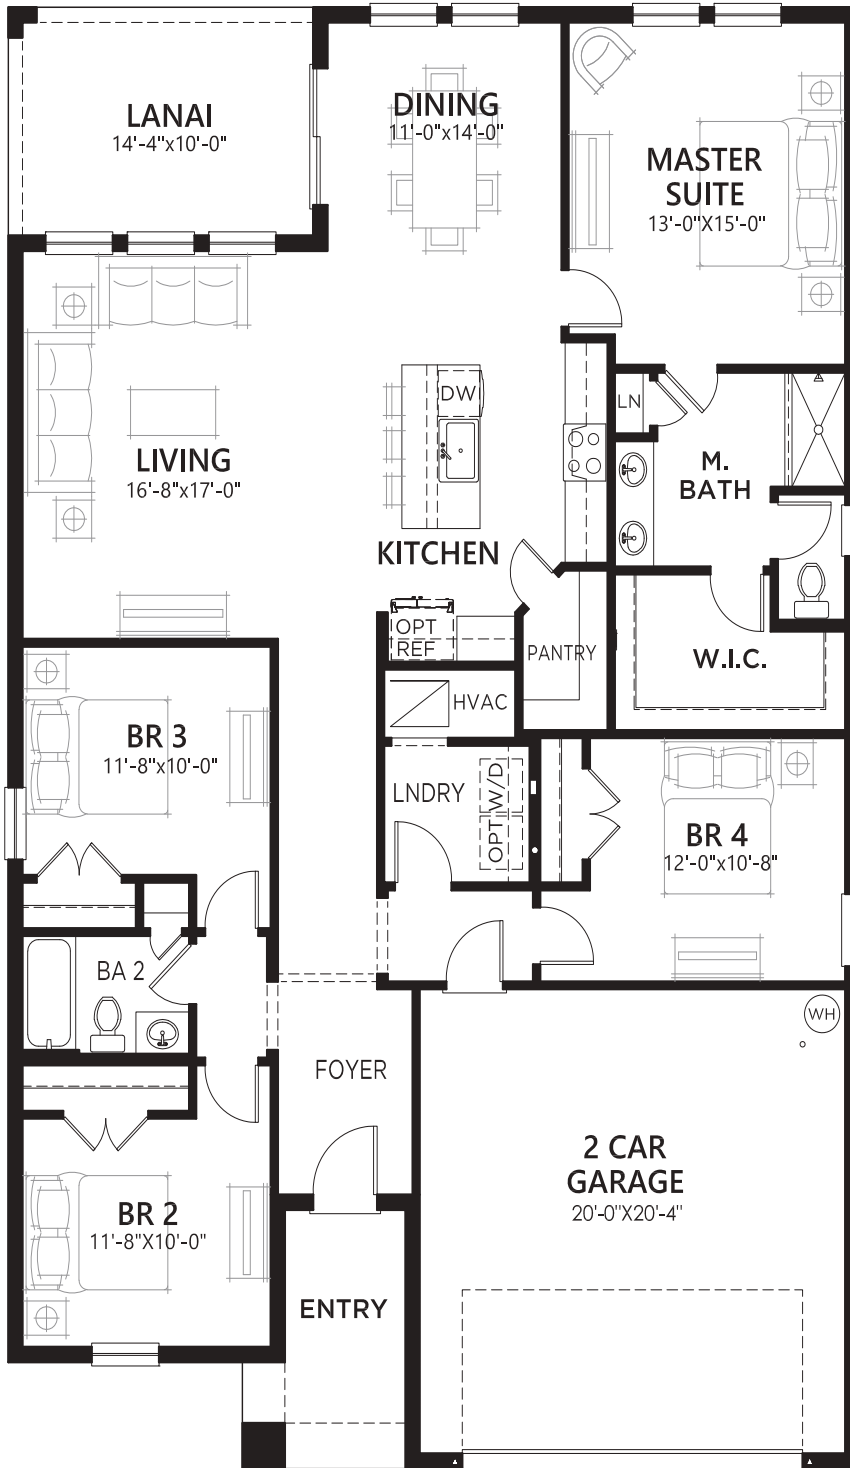

Valeria

4 bed • 2 bath • 2 car | 1,850 sq. ft.

CASA *Fresca*
HOMES®

WHY NOT START FRESH?

Valeria A
Color Scheme 12

Valeria B
Color Scheme 13

Valeria C
Color Scheme 1

Valeria

4 bed • 2 bath • 2 car | 1,850 sq. ft.

WHY NOT START FRESH?

MAIN FLOOR PLAN

▲ 64'-0"
◀ 40'-0"

Area Schedule

Main Floor A/C	1850 SF
Garage	442 SF
Lanai	143 SF
Entry	74 SF
Total Area	2509 SF