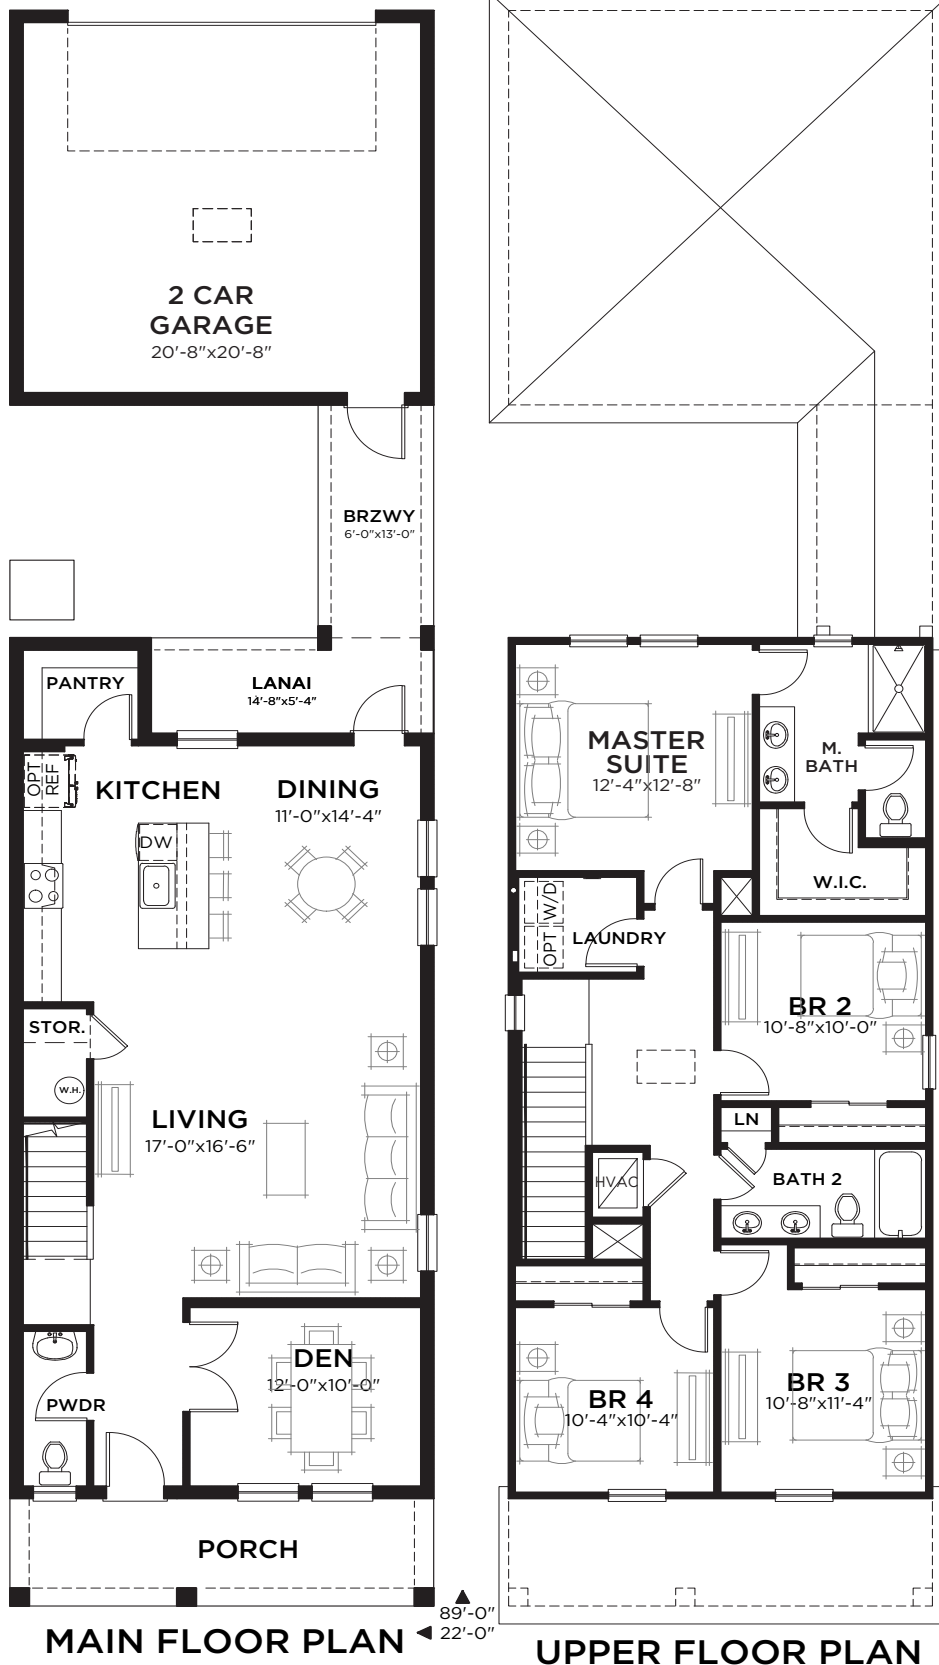

Mojito

4 bed • 2.5 bath • 2 car • Den | 1,975 sq. ft.

CASA *Fresca*
HOMES®

WHY NOT START FRESH?

Mojito A

Mojito B

Mojito C

Mojito

4 bed • 2.5 bath • 2 car • Den | 1,975 sq. ft.

WHY NOT START FRESH?

Area Schedule Elev. A

Main Floor A/C	978 SF
Upper Floor A/C	997 SF
Total A/C	1975 SF
2 Car Garage	484 SF
Porch	132 SF
Lanai w/Breezeway	156 SF
Total Area	2747 SF