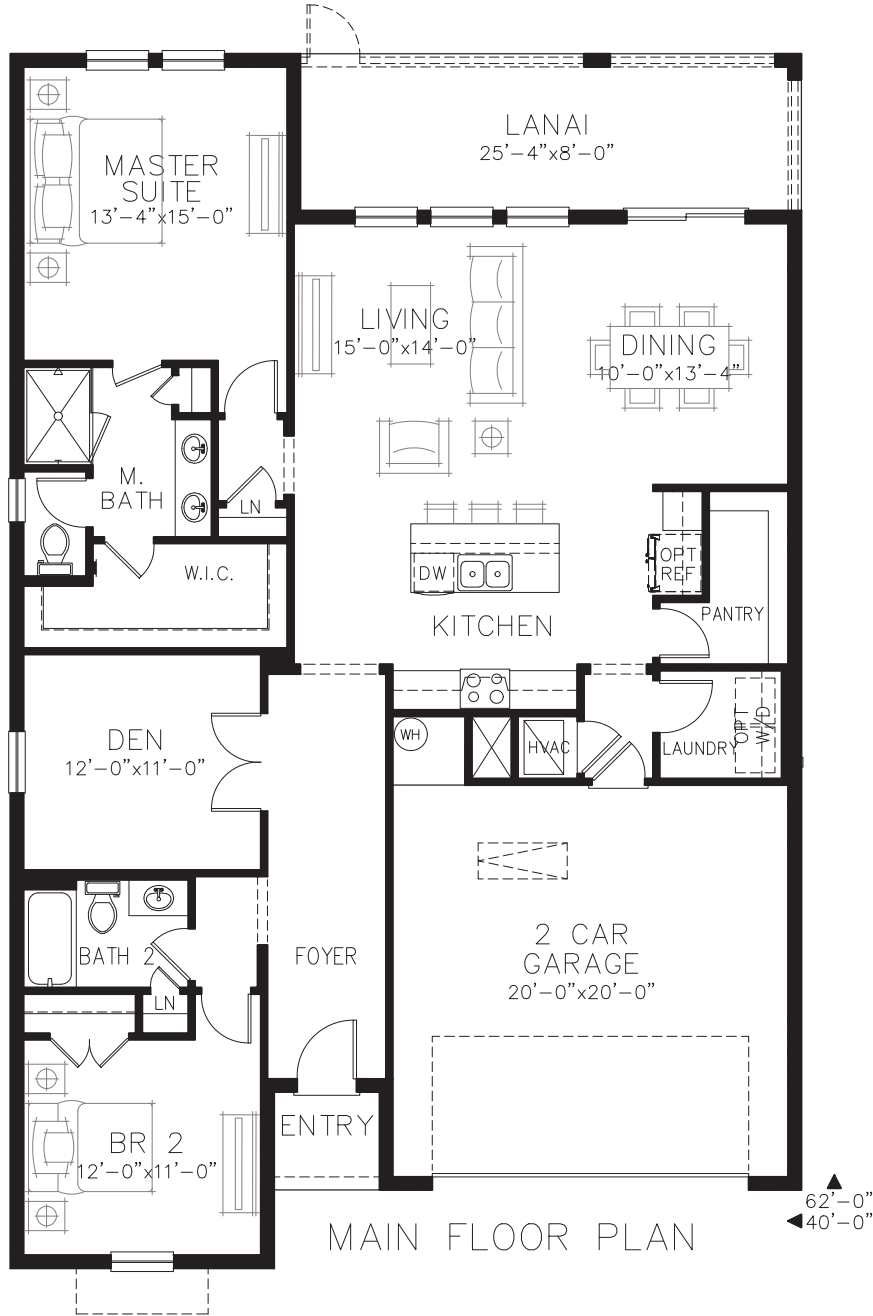

Coconut

2 bed • 2 bath • 2 car | 1,700 sq. ft.

CASA *Fresca*
HOMES®

WHY NOT START FRESH?

Coconut A

Coconut C

Coconut T

Coconut

2 bed • 2 bath • 2 car | 1,700 sq. ft.

WHY NOT START FRESH?

Area Schedule

Main Floor A/C	1700 SF
2 Car Garage	443 SF
Lanai	203 SF
Entry	27 SF
Total Area	2373 SF