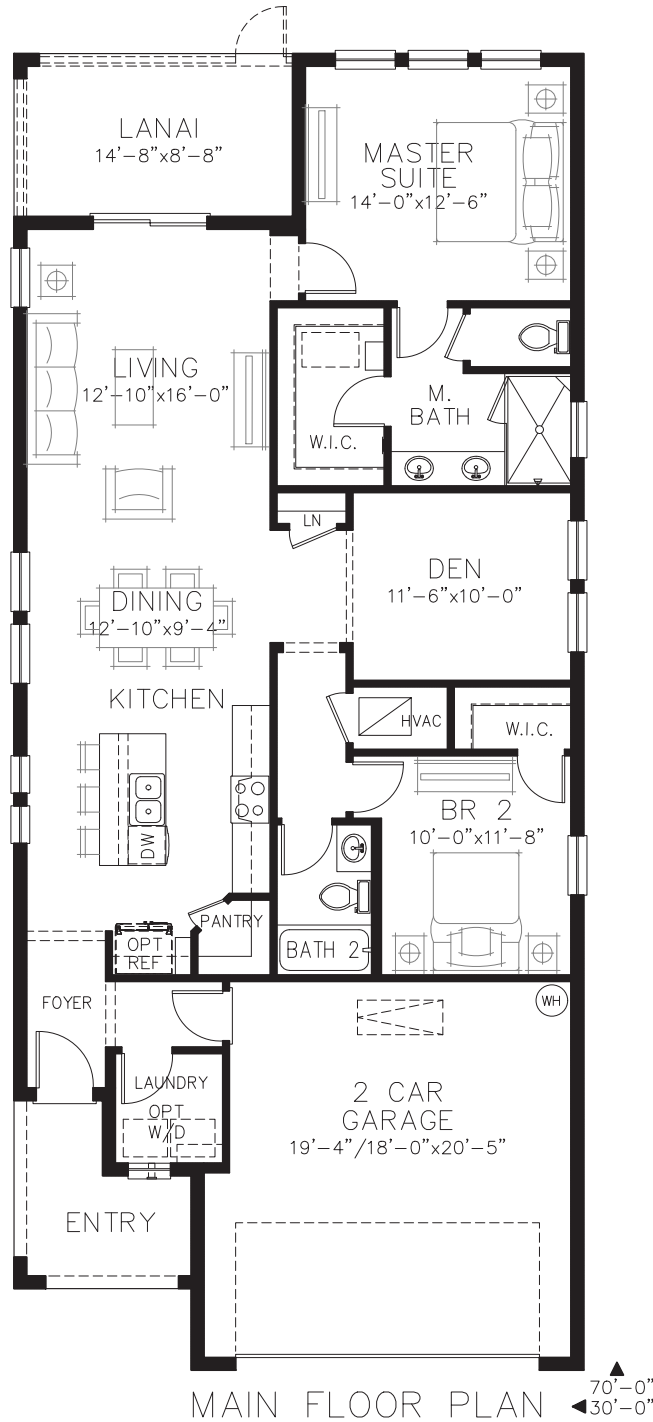

Foxtail

2 bed • 2 bath • 2 car | 1,451 sq. ft.

CASA *Fresca*
HOMES®

WHY NOT START FRESH?

Foxtail M

Foxtail T

Foxtail

2 bed • 2 bath • 2 car | 1,451 sq. ft.

WHY NOT START FRESH?

Area Schedule

Main Floor A/C	1451 SF
2 Car Garage	407 SF
Lanai	127 SF
Entry	75 SF
Total Area	2060 SF