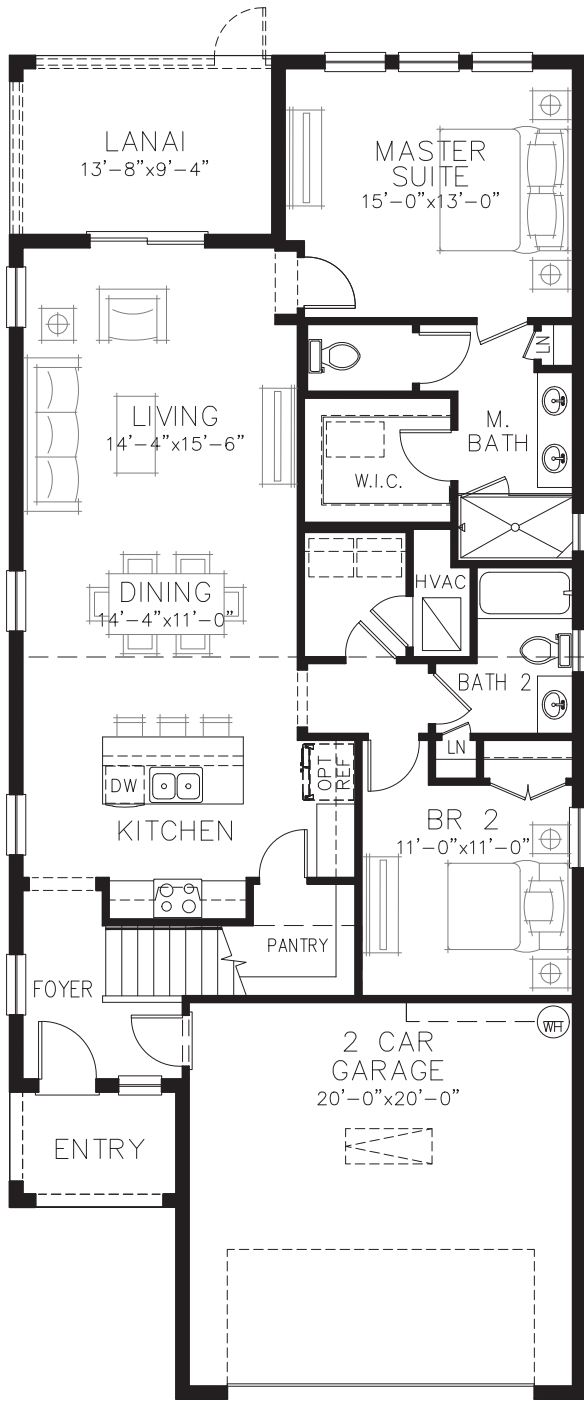

Sylvester

3 bed • 3 bath • 2 car | 1,869 sq. ft.

CASA *Fresca*
HOMES®

WHY NOT START FRESH?

Sylvester M

Sylvester T

Sylvester

3 bed • 3 bath • 2 car | 1,869 sq. ft.

WHY NOT START FRESH?

MAIN FLOOR PLAN

Area Schedule

Main Floor A/C	1396 SF
Upper Floor A/C	473 SF
TOTAL A/C	1869 SF
2 Car Garage	438 SF
Lanai	128 SF
Entry	52 SF
Total Area	2487 SF