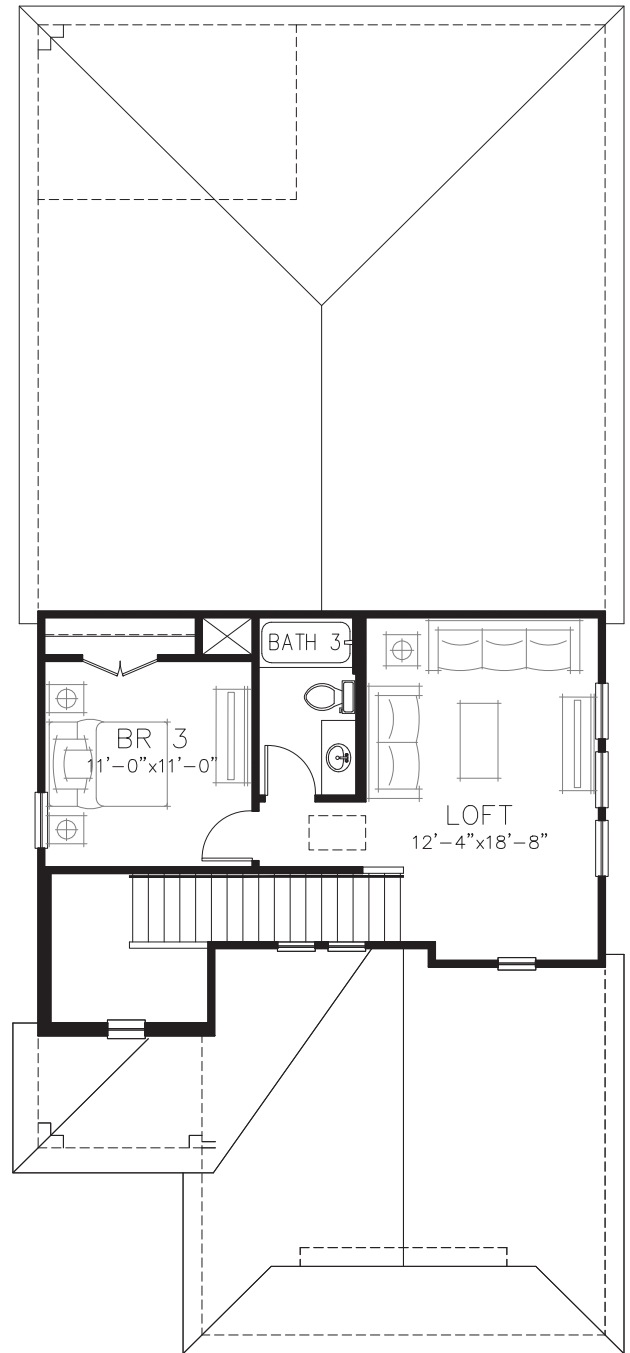

Sylvester

3 bed • 3 bath • 2 car | 1,869 sq. ft.

CASA *Fresca*
HOMES®

WHY NOT START FRESH?

Sylvester M

Sylvester T

Sylvester

3 bed • 3 bath • 2 car | 1,869 sq. ft.

WHY NOT START FRESH?

MAIN FLOOR PLAN

Area Schedule

Main Floor A/C	1396 SF
Upper Floor A/C	473 SF
TOTAL A/C	1869 SF
2 Car Garage	438 SF
Lanai	128 SF
Entry	52 SF
Total Area	2487 SF