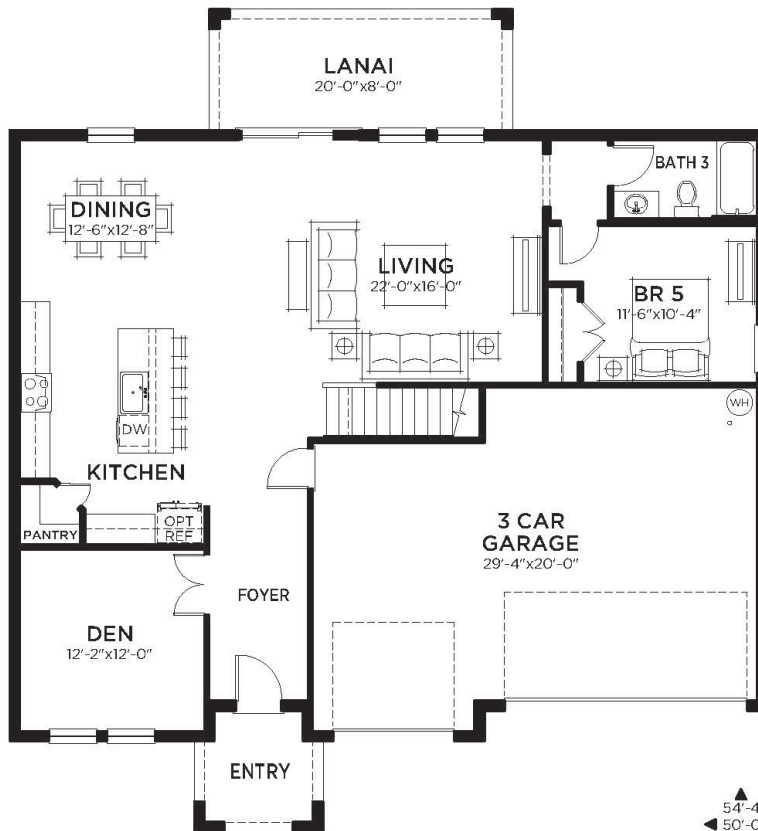

Violeta

5 bed • 3 bath • 3 car | 3,288 sq. ft.

CASA *Fresca*
HOMES®

WHY NOT START FRESH?

Violeta A

Violeta B

Violeta

5 bed • 3 bath • 3 car | 3,288 sq. ft.

WHY NOT START FRESH?

UPPER FLOOR PLAN

MAIN FLOOR PLAN

Main Floor A/C	1345 SF
Upper Floor A/C	1943 SF
Total A/C	3288 SF
3 Car Garage	622 SF
Entry	63 SF
Lanai	160 SF
Total Area	4133 SF